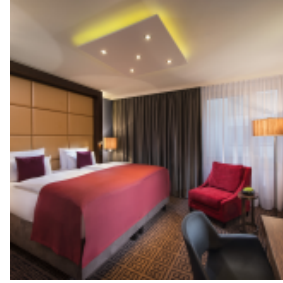

HOTEL PALACE BERLIN

[Link to meeting guide Berlin](#)

Truly centrally located in Berlin's pulsating City West between Ku'damm and Zoological Garden, not far away from the fairgrounds as well as Brandenburg Gate, the Hotel Palace Berlin offers an allround business service. With 2.600 sqm of event space and 17 function rooms, 16 with daylight, this business hotel provides the perfect setting for any kind of event - whether you're hosting a high quality conference with 900 guests or an exclusive dinner. The "Leading Hotel of the World" offers 278 rooms and suites, a sophisticated Club Lounge, two bars and a spacious Spa with pool, sauna and gym.

GALLERY

© Franz Brück

© Matthias Hamel

© Hotel Palace Berlin

© Matthias Hamel

© Hotel Palace Berlin

© Hotel Palace Berlin

© Vision Photos