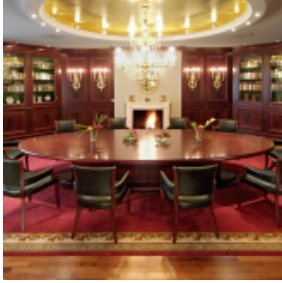

You're the director of your event, we take care of the rest. Enquire now!

EVENT SPACES

 max. room dimension up to 955m²

17 Event spaces total

 max. room height up to 5,06m

 Exhibition space from 12 to 2600m²

 Room area

 Room height

 Welcome reception

 Banquet

 Classroom

 Arrange seating in rows

Loire

60m ² 	2.95m 	60 	30 	30 	50 
---	--	---	---	---	---

GALLERY

© Franz Brück

© Matthias Hamel

© Hotel Palace Berlin

© Matthias Hamel

© Hotel Palace Berlin

© Hotel Palace Berlin

© Vision Photos