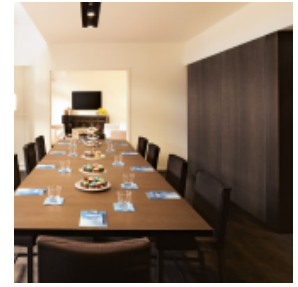

© AMANO Group