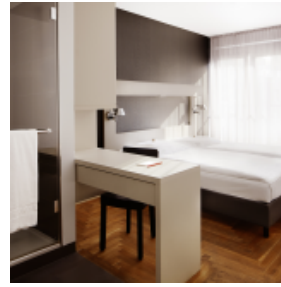

© AMANO Group