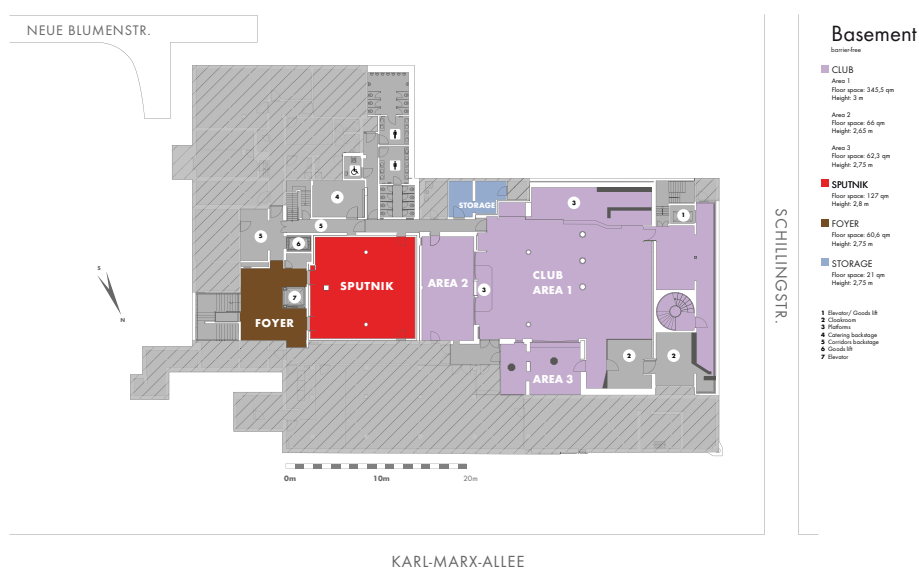

CAFE MOSKAU
BERLIN

CLUB – NEW EVENT SPACE

The newly renovated club in the basement of Cafe Moskau is available as an additional event space or for smaller event concepts.

Access is either through the Baku foyer on the ground floor or directly from Schillingstraße. A fully equipped cloakroom is also available.

The flexible space is free of furniture and technical equipment, allowing it to be customised to suit any concept.

© Offenblende | Michael Wendt