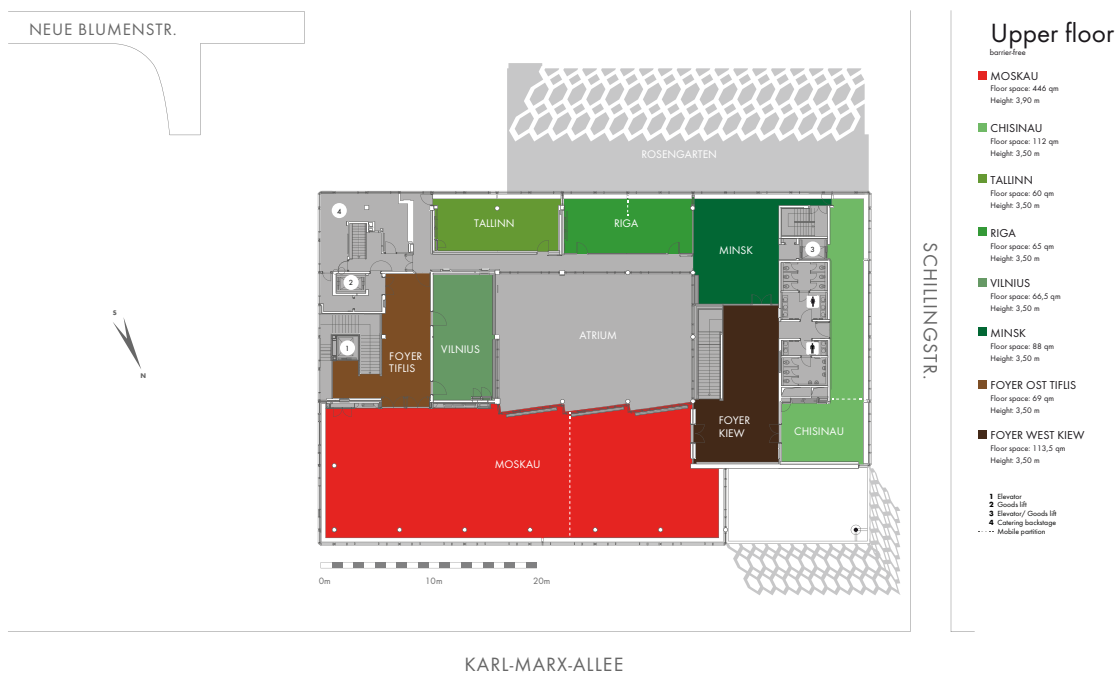

2027 MEASUREMENTS & SEATING OPTIONS

SPACE	AREA	HIGHT					LIST PRICES PER DAY*
entire venue incl. outdoor spaces	2.596,50 m²						22.500 €
Ground floor**	954,50 m²		Pax	Pax	Pax	Pax	11.250 €
Almaty	382 m ²	3,50 m	375	182	288	230	-
Asgabat	160 m ²	3,50 m	155	72	108	100	-
Duschanbe	67 m ²	3,50 m	24	15	24	-	-
Jerewan	67 m ²	3,50 m	20	-	-	20	-
Bischkek	81 m ²	3,50 m	78	30	42	40	-
Foyer Baku	105 m ²	3,50 m	-	-	-	-	-
Foyer Taschkent	73 m ²	3,20 m	-	-	-	-	-
Office (up to 8 Pax)	19,50 m ²	3,50 m					
Upper floor**	1020 m²						11.250 €
Moskau	446 m ²	3,90 m	433	232	378	280	-
Vilnius	66,50 m ²	3,50 m	64	25	36	30	-
Tallinn	60 m ²	3,50 m	46	24	30	30	-
Riga	65 m ²	3,50 m	46	24	30	30	-
Minsk	88 m ²	3,50 m	63	34	36	30	-
Chisinau	112 m ²	3,50 m	108	-	-	-	-
Foyer Kiew	113,50 m ²	3,50 m	-	-	-	-	-
Foyer Tiflis	69 m ²	3,50 m	-	-	-	-	-
Outdoor spaces							
Rosengarten	400 m ²		-	-	-	-	1.300 €
Atrium	222 m ²		-	-	-	-	1.300 €
Basement							
Sputnik	127 m ²	2,80 m	98	39	-	-	1.300 €
Club	411,50 m ²	3,00 m					9.500 €

FLOOR PLAN

CAFE MOSKAU
BERLIN

CLUB – NEW EVENT SPACE

The newly renovated club in the basement of Cafe Moskau is available as an additional event space or for smaller event concepts.

Access is either through the Baku foyer on the ground floor or directly from Schillingstraße. A fully equipped cloakroom is also available.