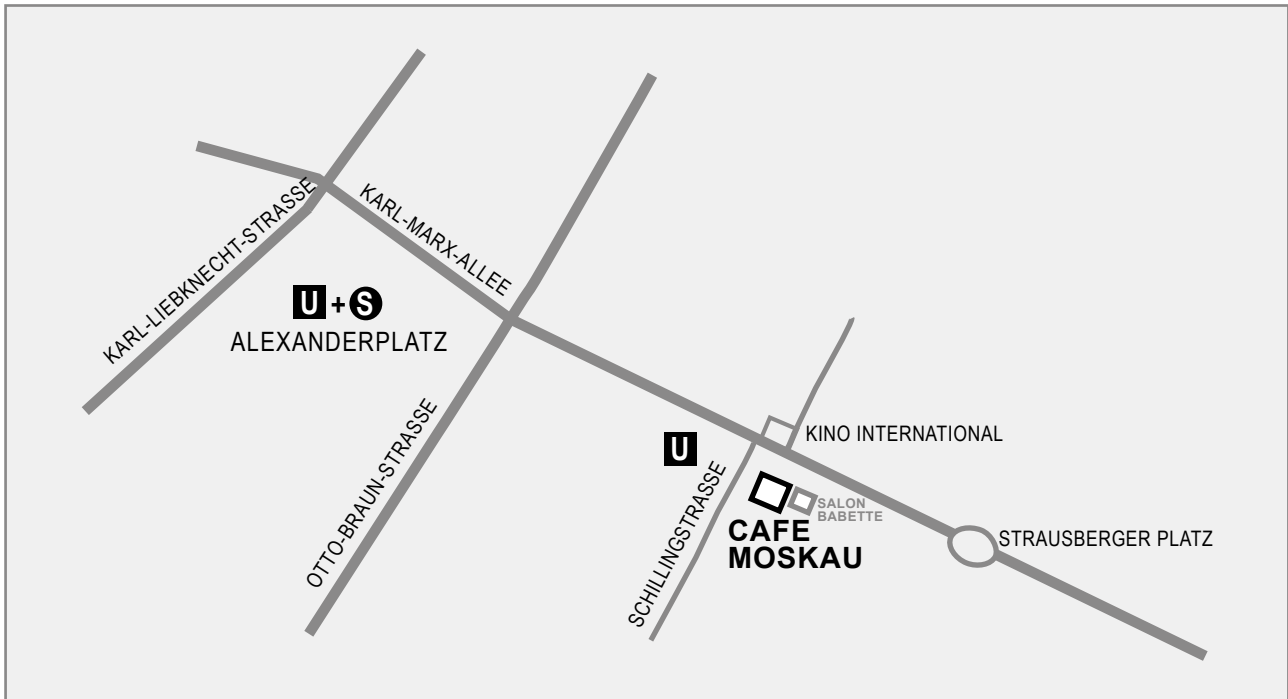

LOCATION & ARRIVAL

Cafe Moskau is located in Berlin-Mitte, a five minute walk from Alexanderplatz and directly in front of underground station Schillingstraße.

PUBLIC TRANSPORTATION

From Alexanderplatz: underground line U5 to Schillingstraße