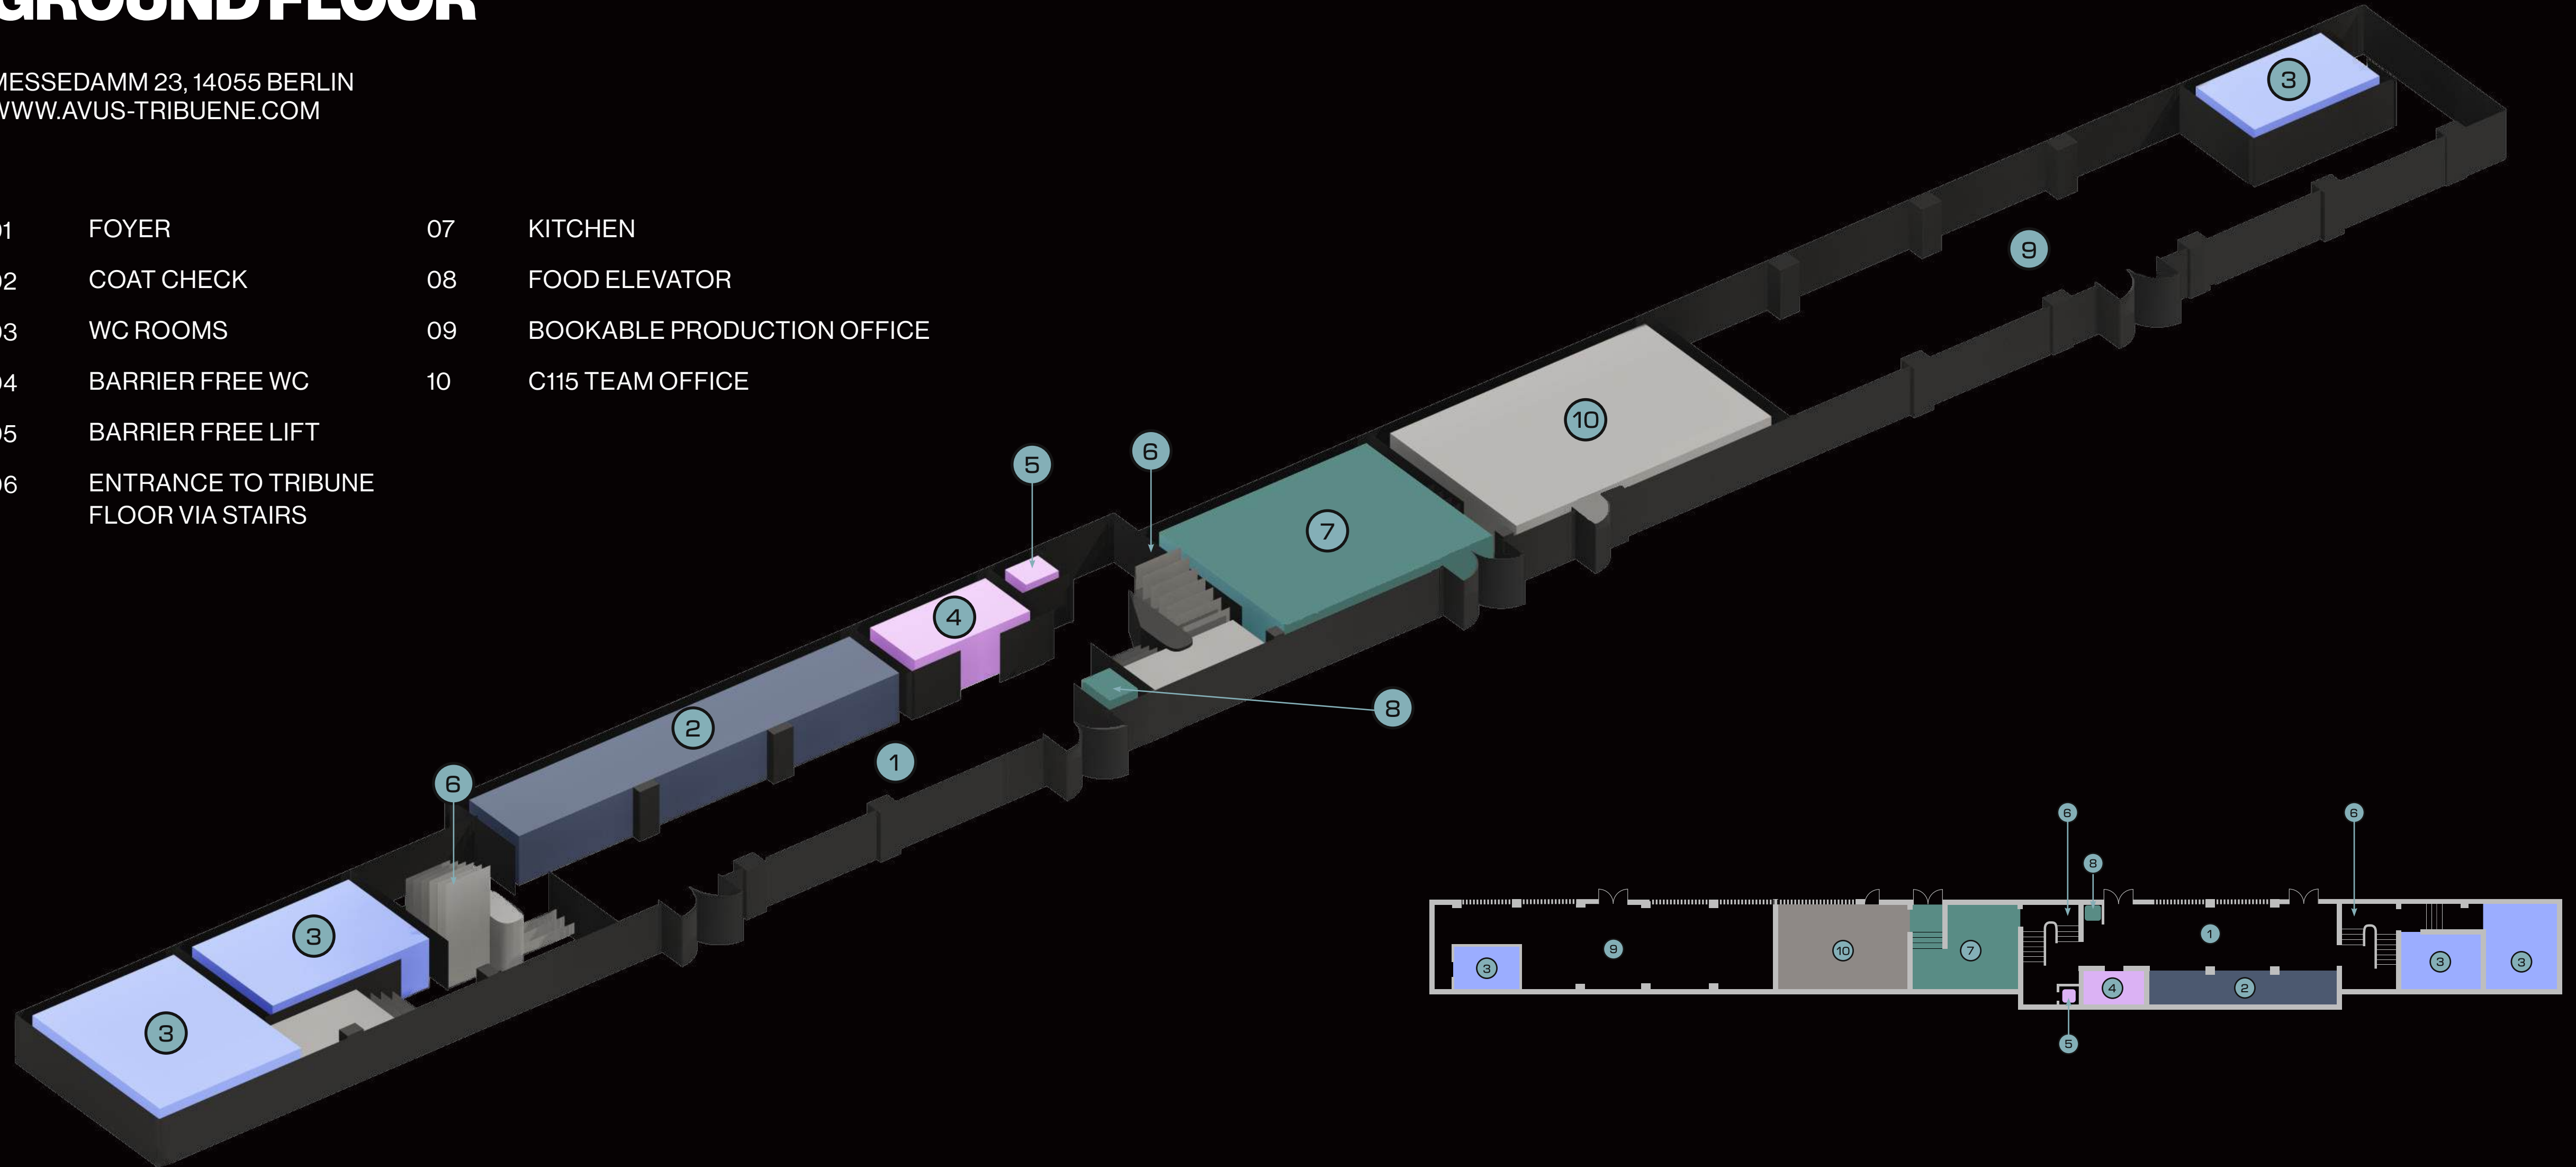

VISUAL & BRANDING

- * flexible film presentation and screening-ready configurations
- * 3x40m outdoor led screen entrance-branding

01 ENTRY AREA

02 COAT CHECK

03 MAIN FLOOR

04 UPPER GALLERY

05 MODULAR BAR SETUP

06 KITCHEN

TRIBUNE FLOOR

MESSEDAMM 23, 14055 BERLIN
WWW.AVUS-TRIBUENE.COM

- 01 MAIN FLOOR
- 02 UPPER GALLERY
- 03 MODULAR BAR SETUP
- 04 FOOD ELEVATOR
- 05 BARRIER FREE LIFT
- 06 ENTRANCE VIA STAIRS FROM GROUND FLOOR / FOYER

ADDITIONAL SPACES

MESSEDAMM 23, 14055 BERLIN
WWW.AVUS-TRIBUENE.COM

Two additional units, each 130 m² and equipped with separate restroom facilities, are located on either side of the main AVUS event space. They can be booked individually or integrated into larger event concepts, serving as backstage areas, production offices, storage, breakout rooms or additional guest spaces.