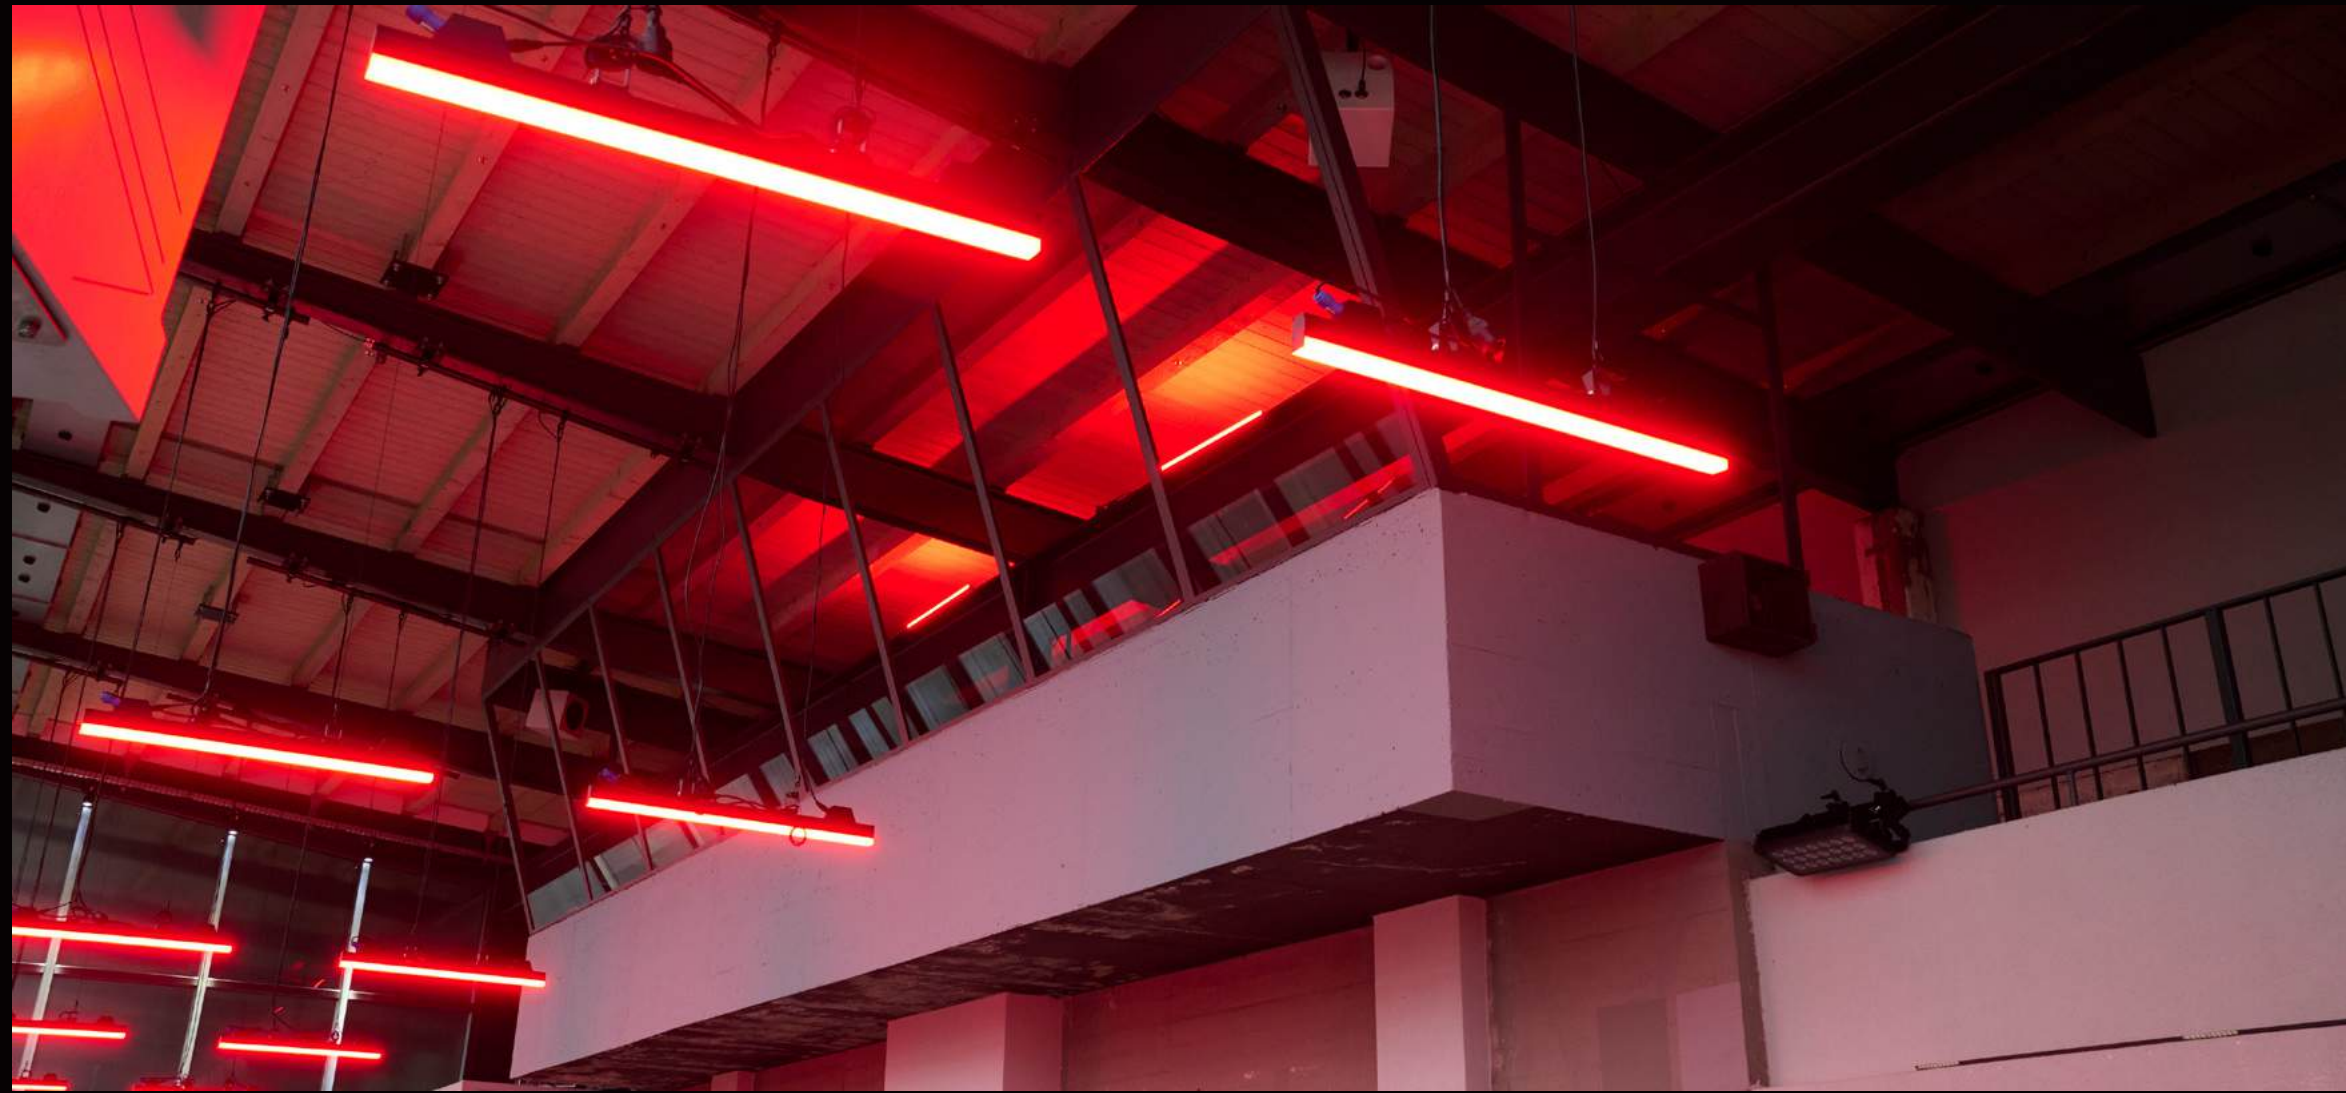

04 UPPER GALLERY