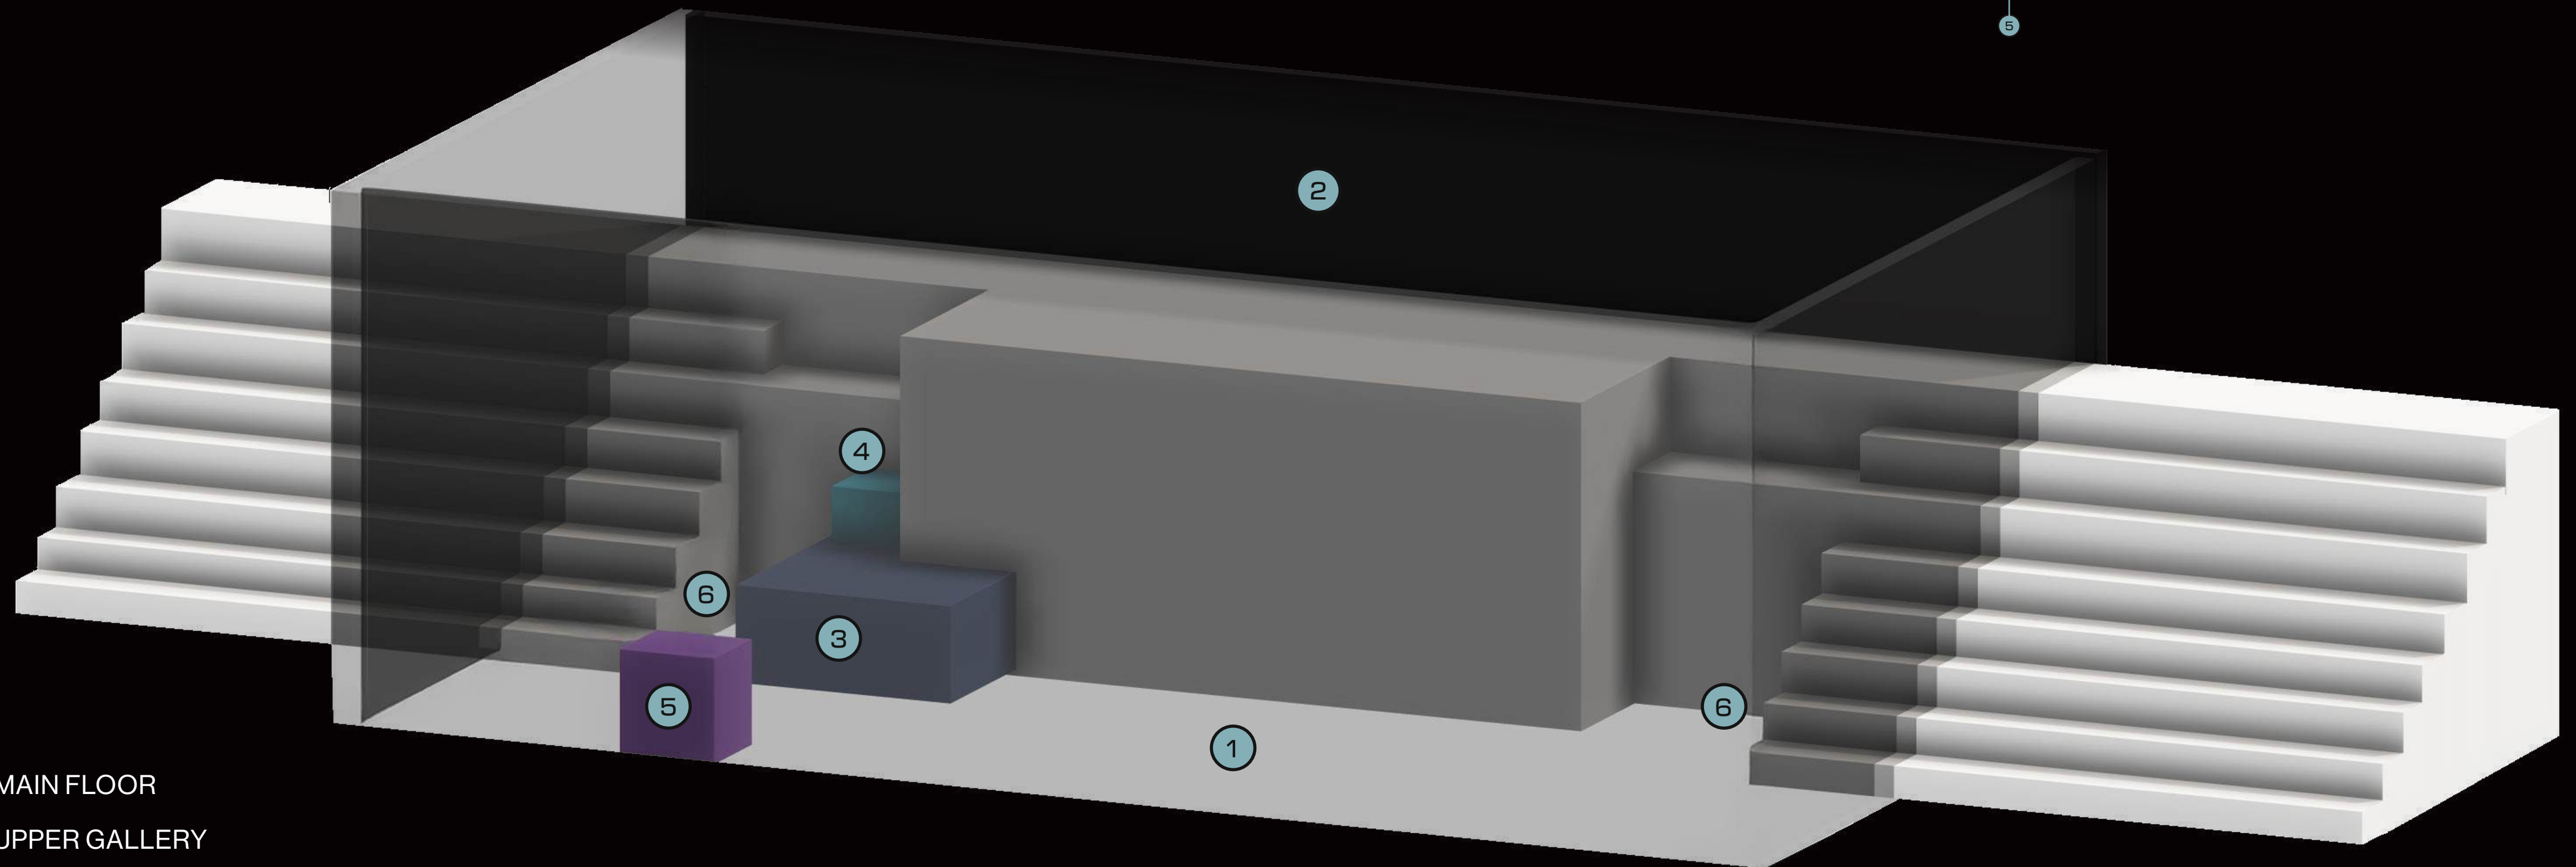

TRIBUNE FLOOR

MESSEDAMM 23, 14055 BERLIN
WWW.AVUS-TRIBUENE.COM

- 01 MAIN FLOOR
- 02 UPPER GALLERY
- 03 MODULAR BAR SETUP
- 04 FOOD ELEVATOR
- 05 BARRIER FREE LIFT
- 06 ENTRANCE VIA STAIRS FROM GROUND FLOOR / FOYER