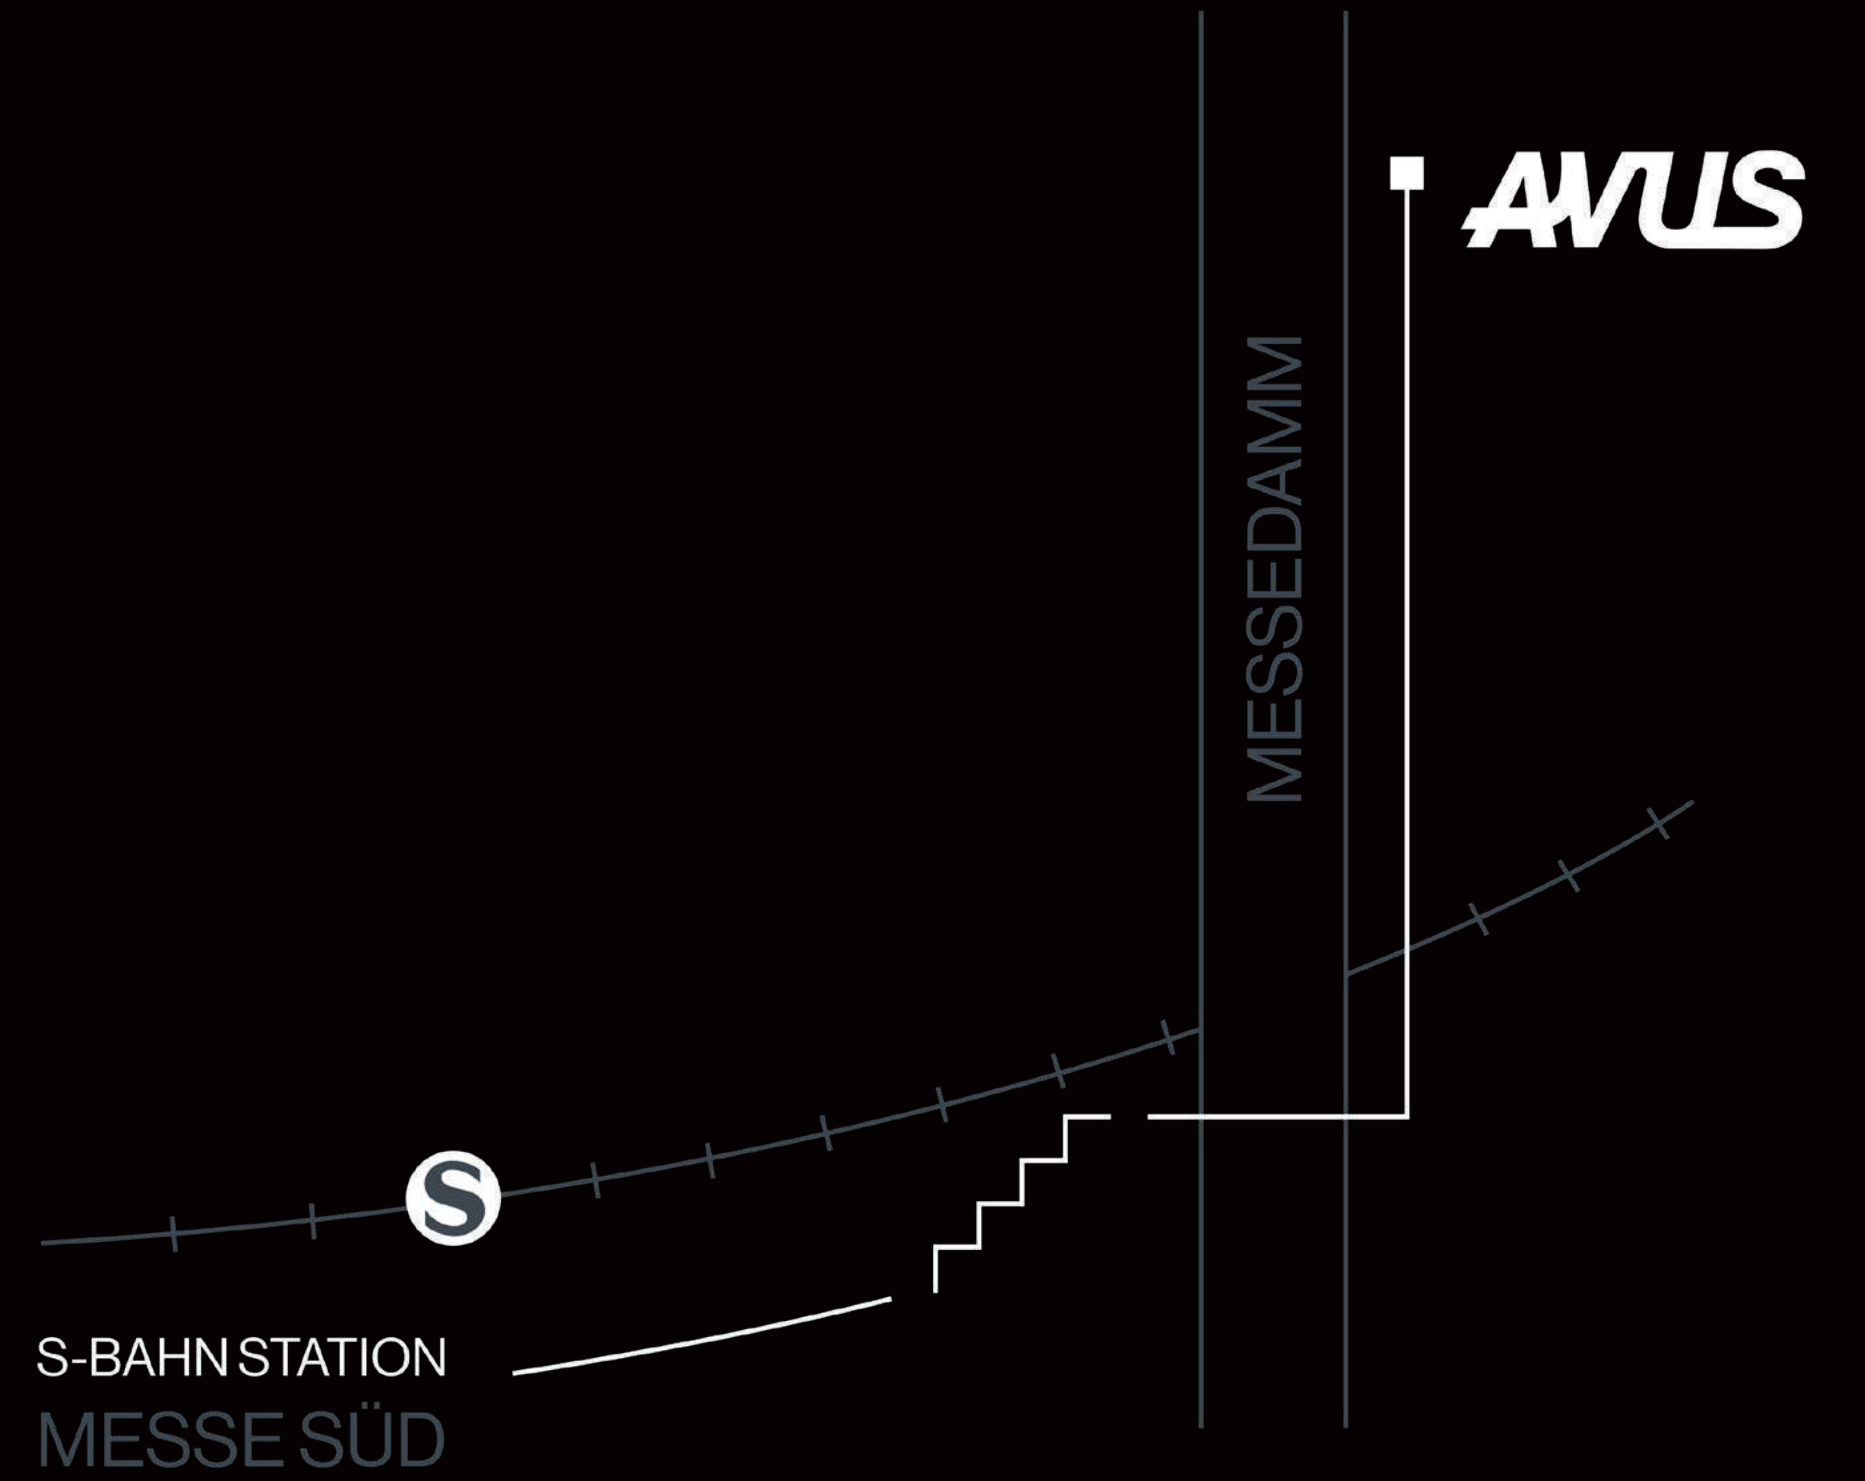

The venue sits directly by the autobahn and is easily accessible for guests across the city, within just 3 stops from S-Bahn Charlottenburg and a 3-minute walk from S-Bahn Messe Süd (S3).

LET`S CONNECT.