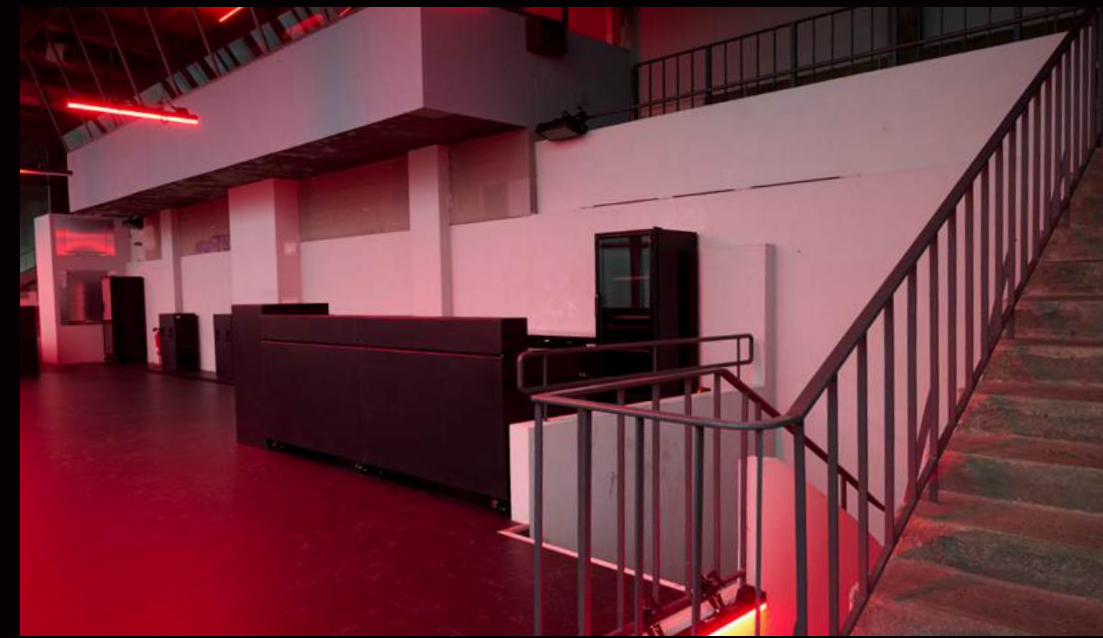

05 MODULAR BAR SETUP