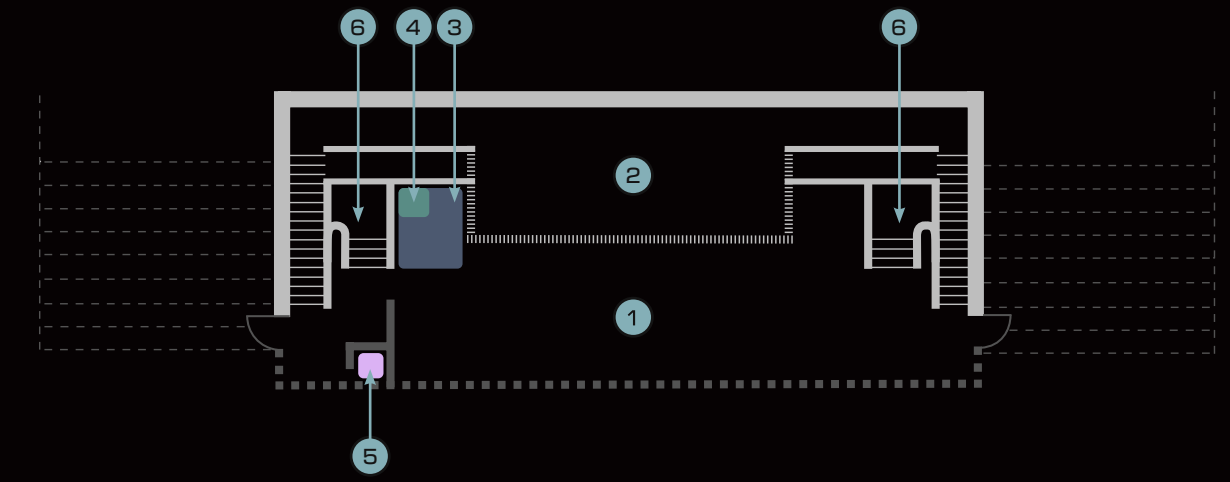

VISUAL & BRANDING

- * flexible film presentation and screening-ready configurations
- * 3x40m outdoor led screen entrance-branding

01 ENTRY AREA

02 COAT CHECK

03 MAIN FLOOR

04 UPPER GALLERY

05 MODULAR BAR SETUP

06 KITCHEN

TRIBUNE FLOOR

MESSEDAMM 23, 14055 BERLIN
WWW.AVUS-TRIBUENE.COM

- 01 MAIN FLOOR
- 02 UPPER GALLERY
- 03 MODULAR BAR SETUP
- 04 FOOD ELEVATOR
- 05 BARRIER FREE LIFT
- 06 ENTRANCE VIA STAIRS FROM GROUND FLOOR / FOYER