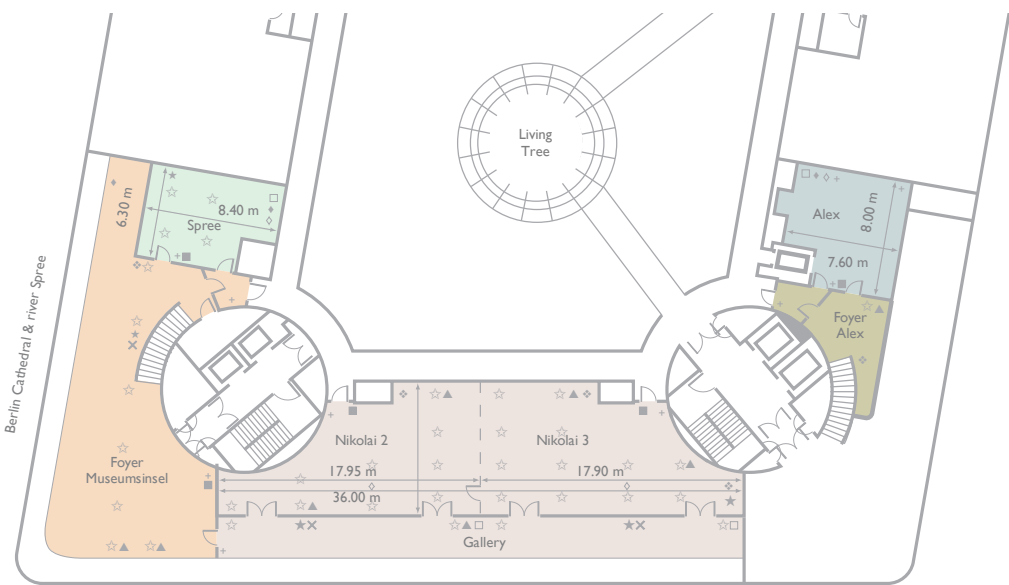

8TH FLOOR, DOMLOUNGE

Karl-Liebnecht-Straße