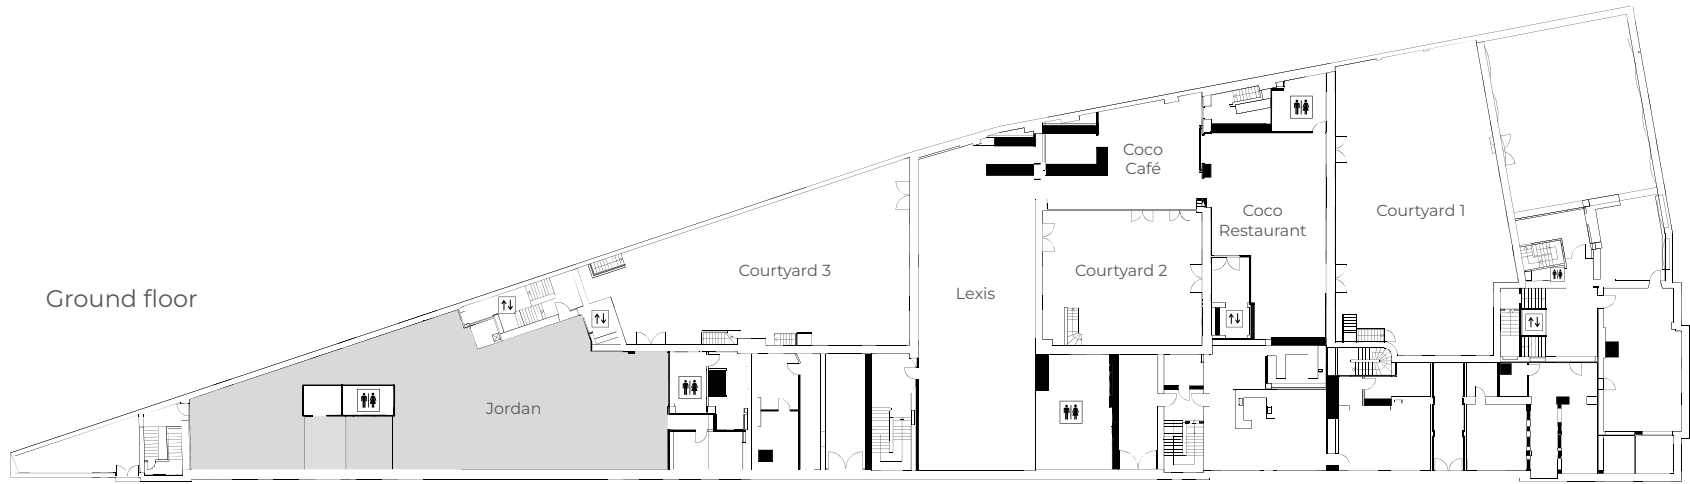

# JORDAN

Located on the ground floor, with direct street access, Jordan is the ideal space for an after-show party, a dynamic and more informal presentation or for networking events with up to 200 guests. A projector can also be set up upon request.