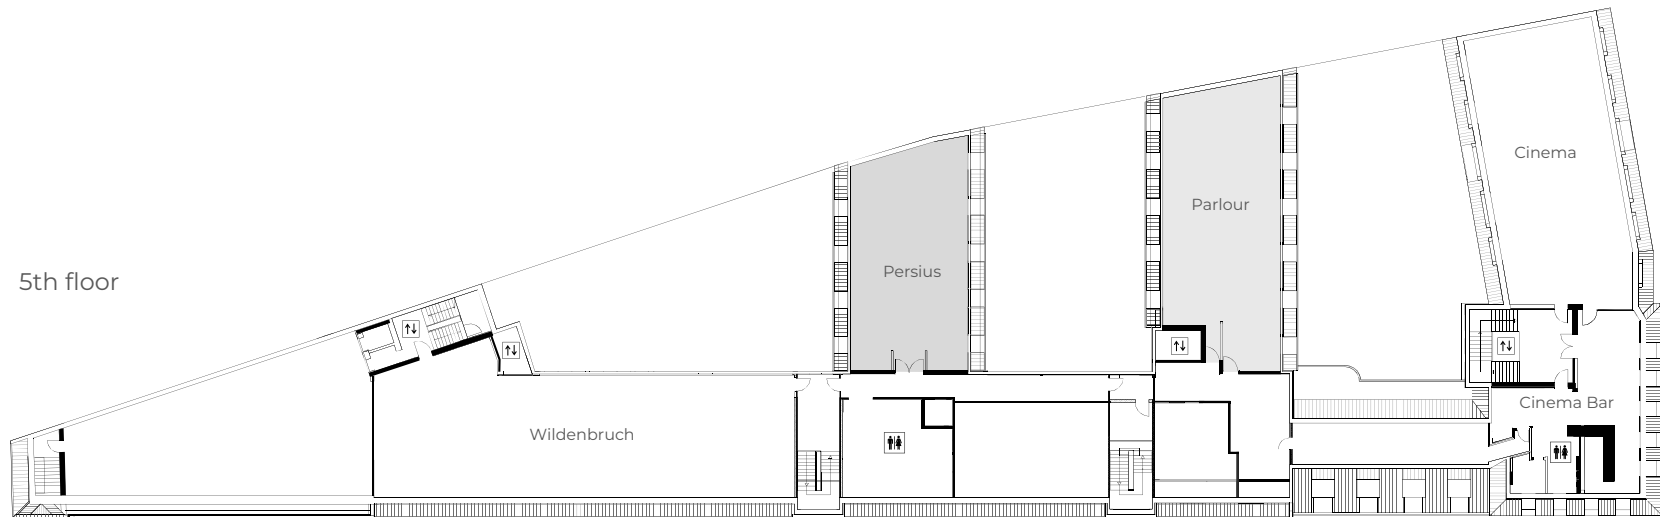

5th floor

PARLOUR | 214 m²

65" screen - built-in LED installation - WiFi - air conditioning - daylight

set up standing theatre workshop
capacity 60 50 40

PERSIUS | 178 m²

65" screen - built-in LED Installation - WiFi - air conditioning - daylight

set up standing theatre workshop
capacity 60 50 40