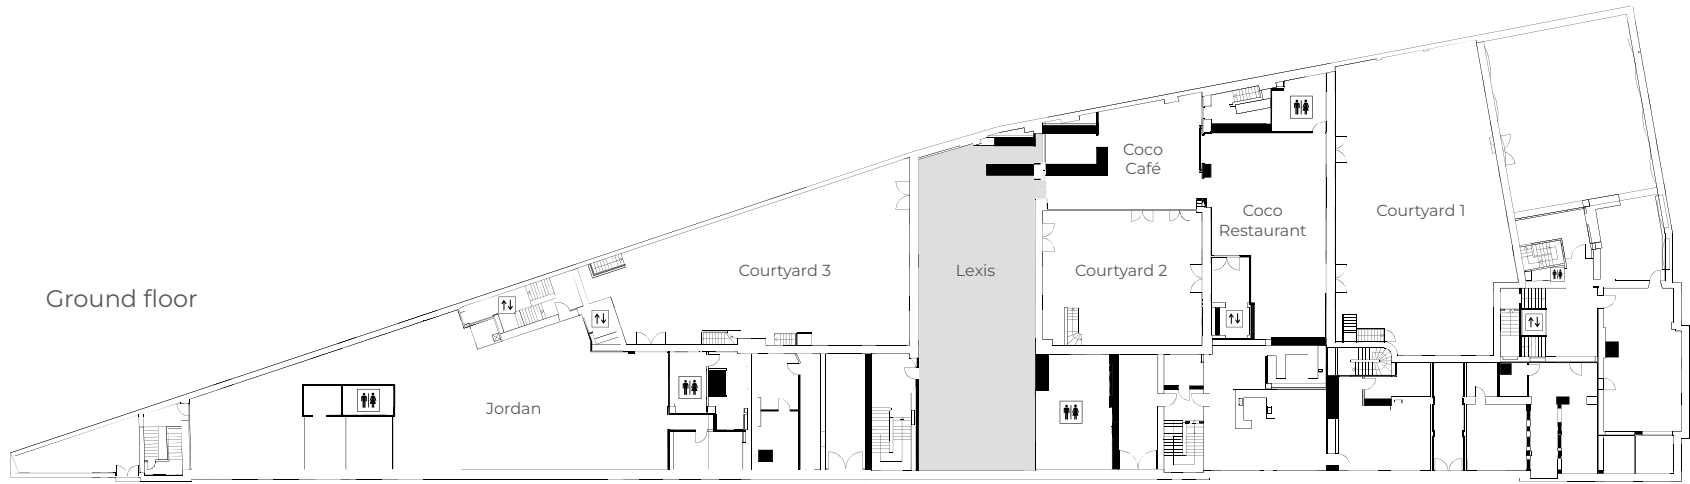

LEXIS | 300 m²

Built-in stage - stage lighting - two projectors - two screens 2,8 x 1,7m - 2 x 65" TV screens - sound system - WiFi - air conditioning - daylight

set up standing theatre workshop

capacity 250 170 72