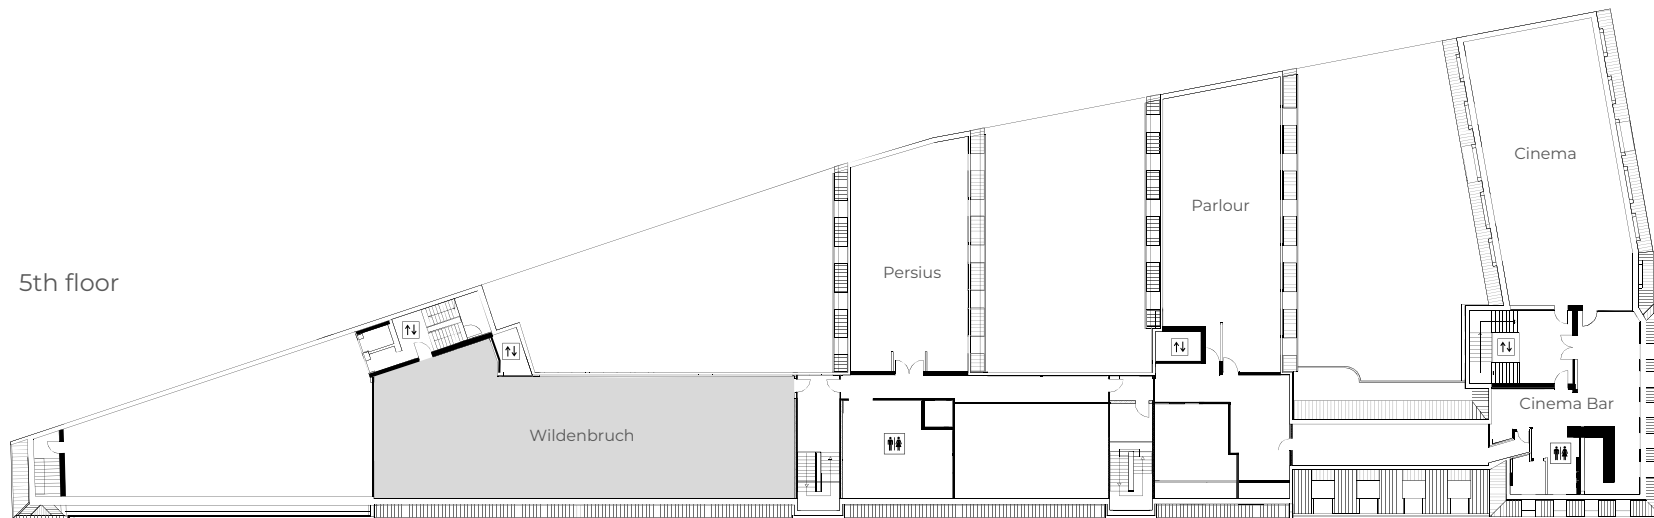

5th floor

WILDENBRUCH | 371 m²

Built-in stage - stage lighting - projector - screen 3,2 x 1,9m -
sound system - WiFi - air conditioning - daylight

set up standing theatre workshop

capacity 299 220 90