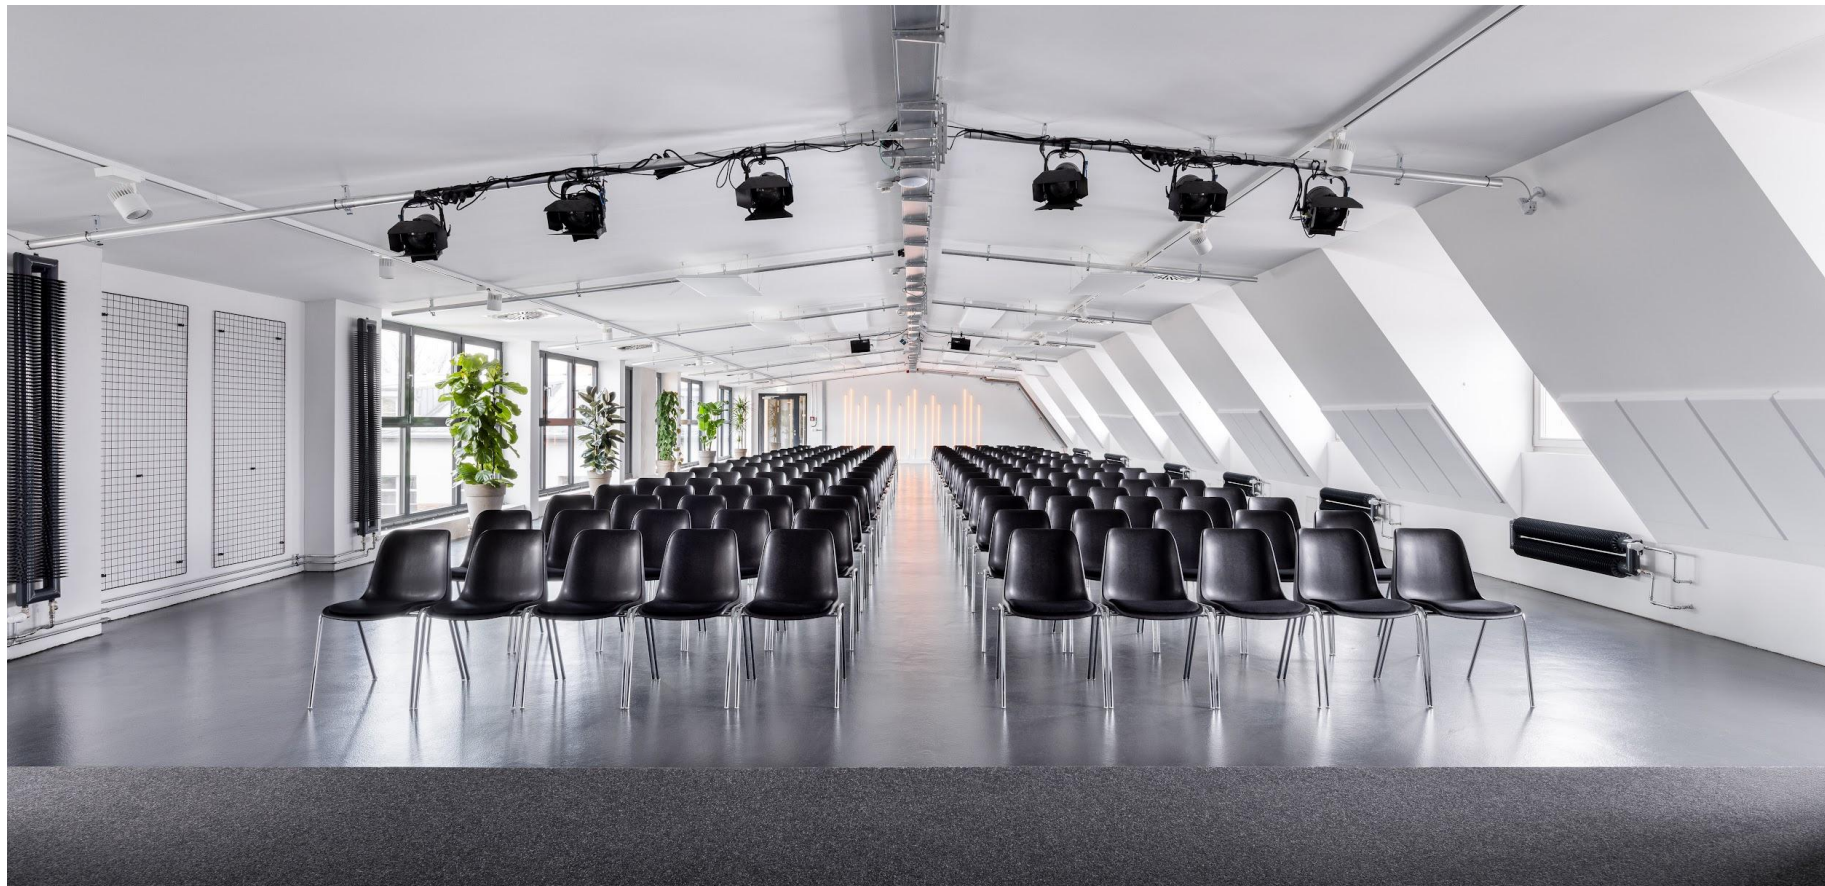

WILDENBRUCH