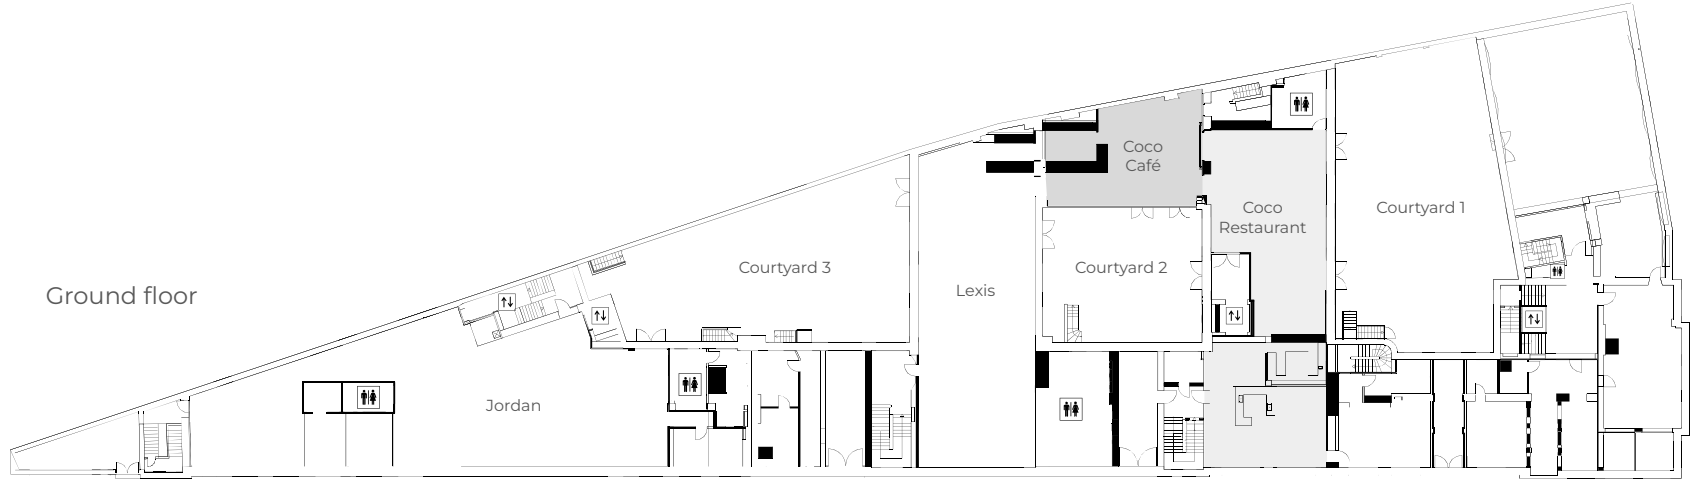

# JORDAN

Located on the ground floor, with direct street access, Jordan is the ideal space for an after-show party, a dynamic and more informal presentation or for networking events with up to 200 guests. A projector can also be set up upon request.

## COCO CAFÉ | 124 m<sup>2</sup>

Independent entrance - bar and bar kitchen - WiFi - background music - daylight

set up  standing

capacity 50

## COCO RESTAURANT | 200 m<sup>2</sup>

Independent entrance - built-in seating nooks - WiFi - background music - WiFi - daylight

set up  banquet

capacity 100