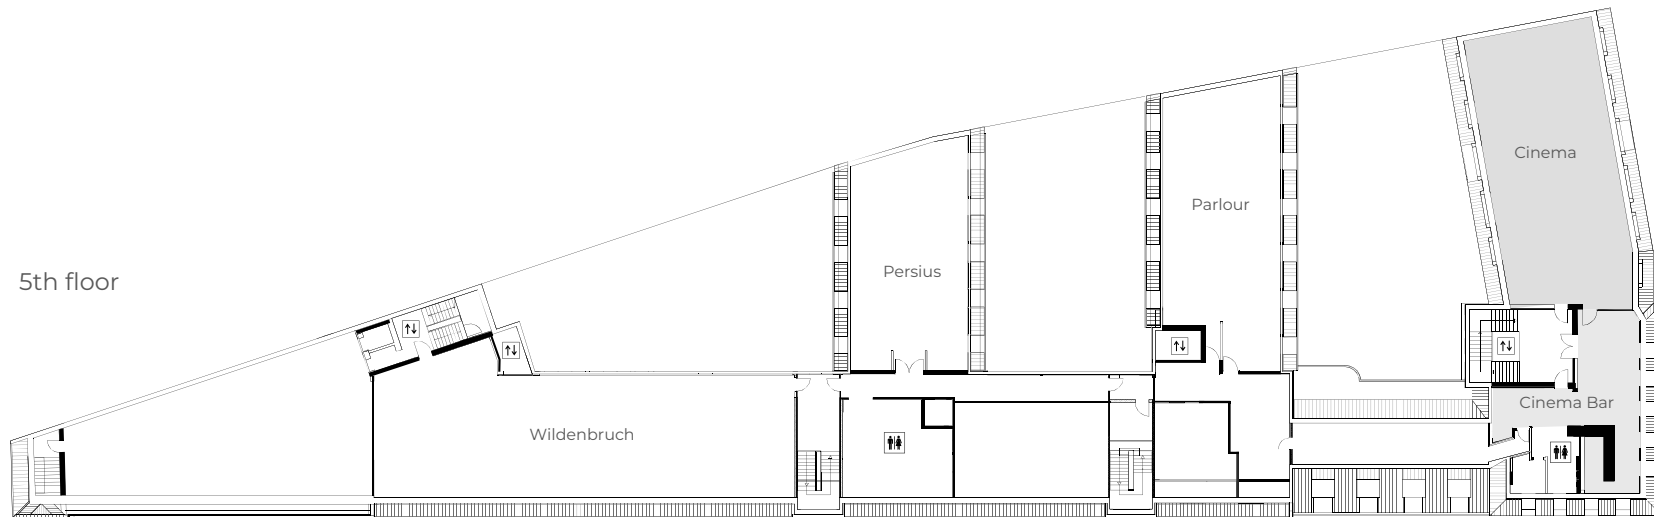

5th floor

CINEMA | 249 m²

Built-in stage - projector - screen 4 x 2,2m - WiFi - sound system - air conditioning - daylight

set up theatre

capacity 98

CINEMA BAR | 104 m²

Bar and bar kitchen - wardrobe - 2 x 65" screens - WiFi - air conditioning - daylight

set up standing banquet

capacity 50 20