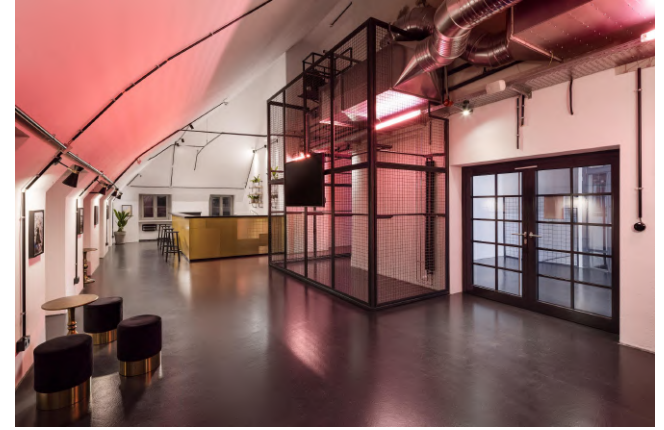

# L65events

by CIC Berlin

**Welcome to L65!** With a range of dedicated event spaces, L65 Events offers a versatile and professional environment to provide the best experience for your event. Whether you are planning a workshop, a high-level hackathon, a corporate conference, a panel discussion, or even a festival, the L65 Events team is committed to creating a lasting impression.

## CINEMA & CINEMA BAR

The cinema on the fifth floor offers the perfect setting for panel discussions, key notes and, movie screenings. Equipped with a built-in stage, a projector, a screen and comfy seating, the cinema accommodates up to 98 guests.