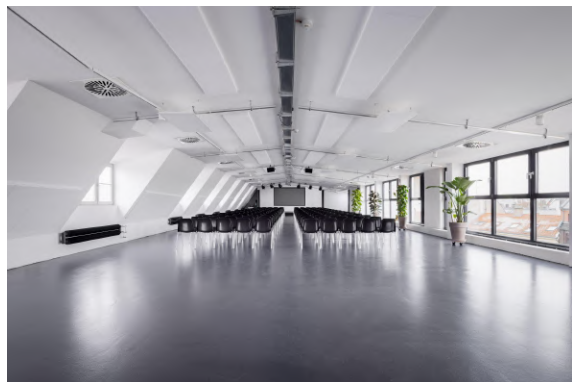

5th floor

WILDENBRUCH | 371 m²

Built-in stage - stage lighting - projector - screen 3,2 x 1,9m -
sound system - WiFi - air conditioning - daylight

set up standing theatre workshop

capacity 299 220 90