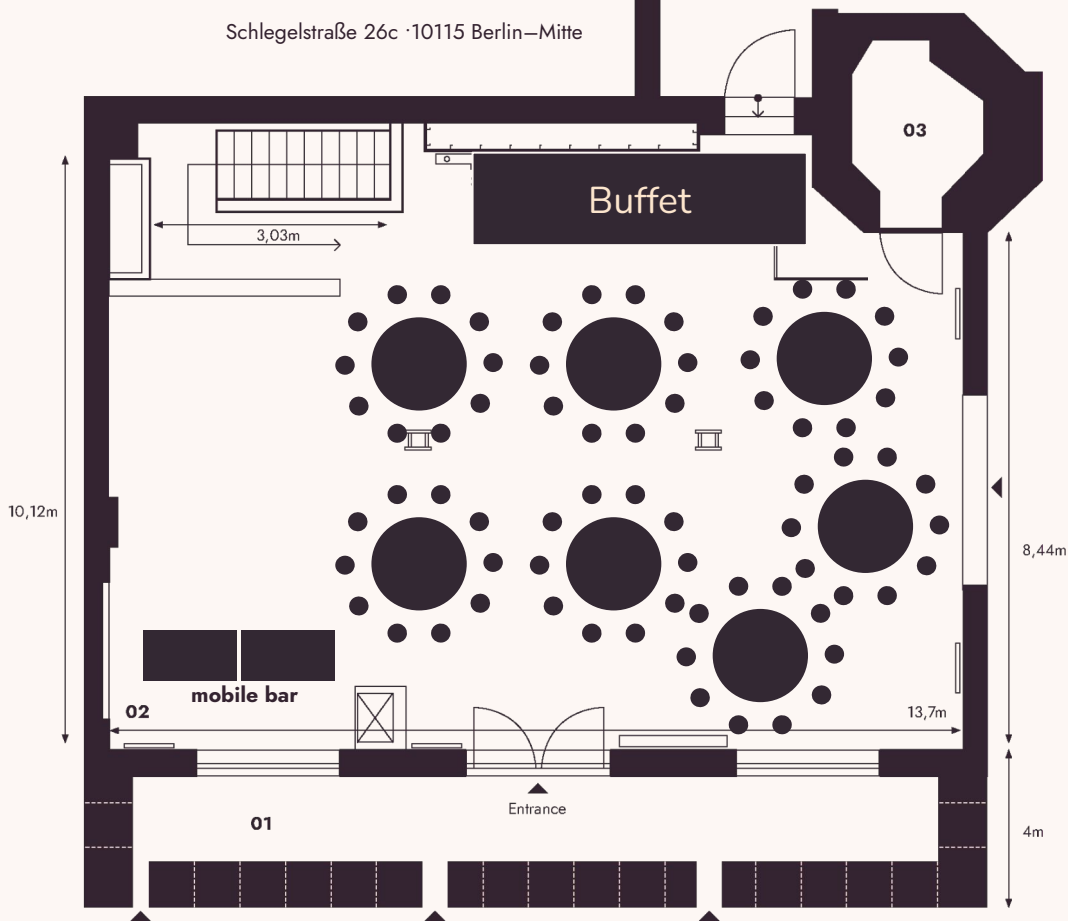

The image shows a modern dining room with a rustic industrial aesthetic. The ceiling features exposed brick and black metal beams with track lighting. The walls are a mix of brick and white, with three large circular decorative elements. The floor is made of light-colored wood. In the foreground, there are several tables with light blue chairs. In the background, a fireplace is visible, and a large screen displays a fire. The overall atmosphere is warm and contemporary.

FIRESPACE

by Zimnover

www.firespace.berlin
+49 (0)30 98 398 664
we@firespace.berlin

Floor plan ground floor

Setup

Seated Dinner (round tables)
for 70 Pax

Schlegelstraße 26c · 10115 Berlin—Mitte

- 01 Terrace with seating area
- 02 Main Room
- 03 Disabled Toilets

Floor plan ground floor

Setup

Seated Dinner (rectangular tables)
for 70 Pax

Schlegelstraße 26c · 10115 Berlin—Mitte

- 01 Terrace with seating area
- 02 Main Room
- 03 Disabled Toilets

**We are looking forward to
do the event with you**