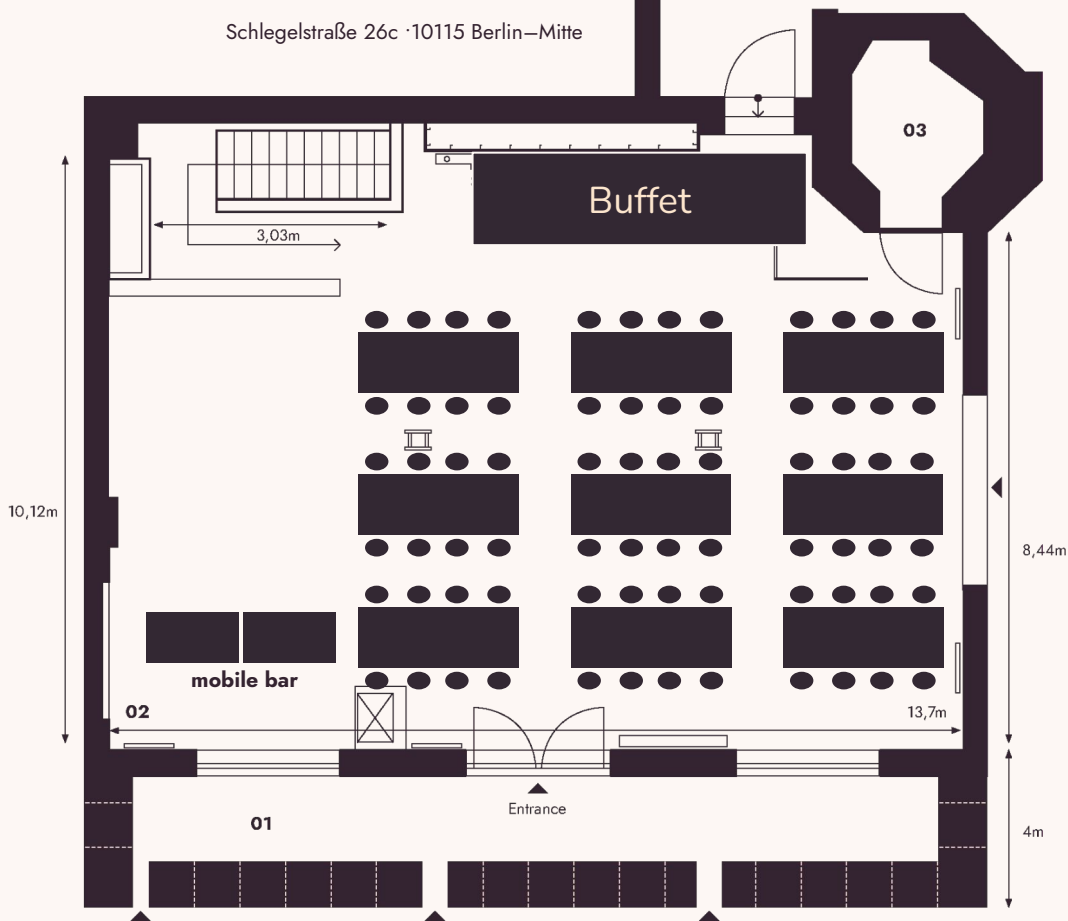

FIRESPACE

by Zimnover

www.firespace.berlin
+49 (0)30 98 398 664
we@firespace.berlin

Floor plan ground floor

Setup

Seated Dinner (round tables)
for 70 Pax

Schlegelstraße 26c · 10115 Berlin—Mitte

- 01 Terrace with seating area
- 02 Main Room
- 03 Disabled Toilets

Floor plan ground floor

Setup

Seated Dinner (rectangular tables)
for 70 Pax

Schlegelstraße 26c · 10115 Berlin—Mitte

- 01 Terrace with seating area
- 02 Main Room
- 03 Disabled Toilets

**We are looking forward to
do the event with you**