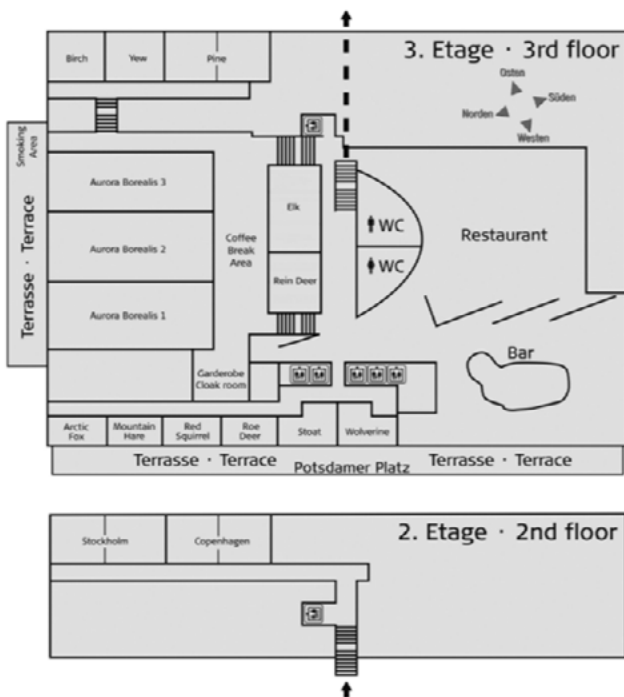

Room plan conference area