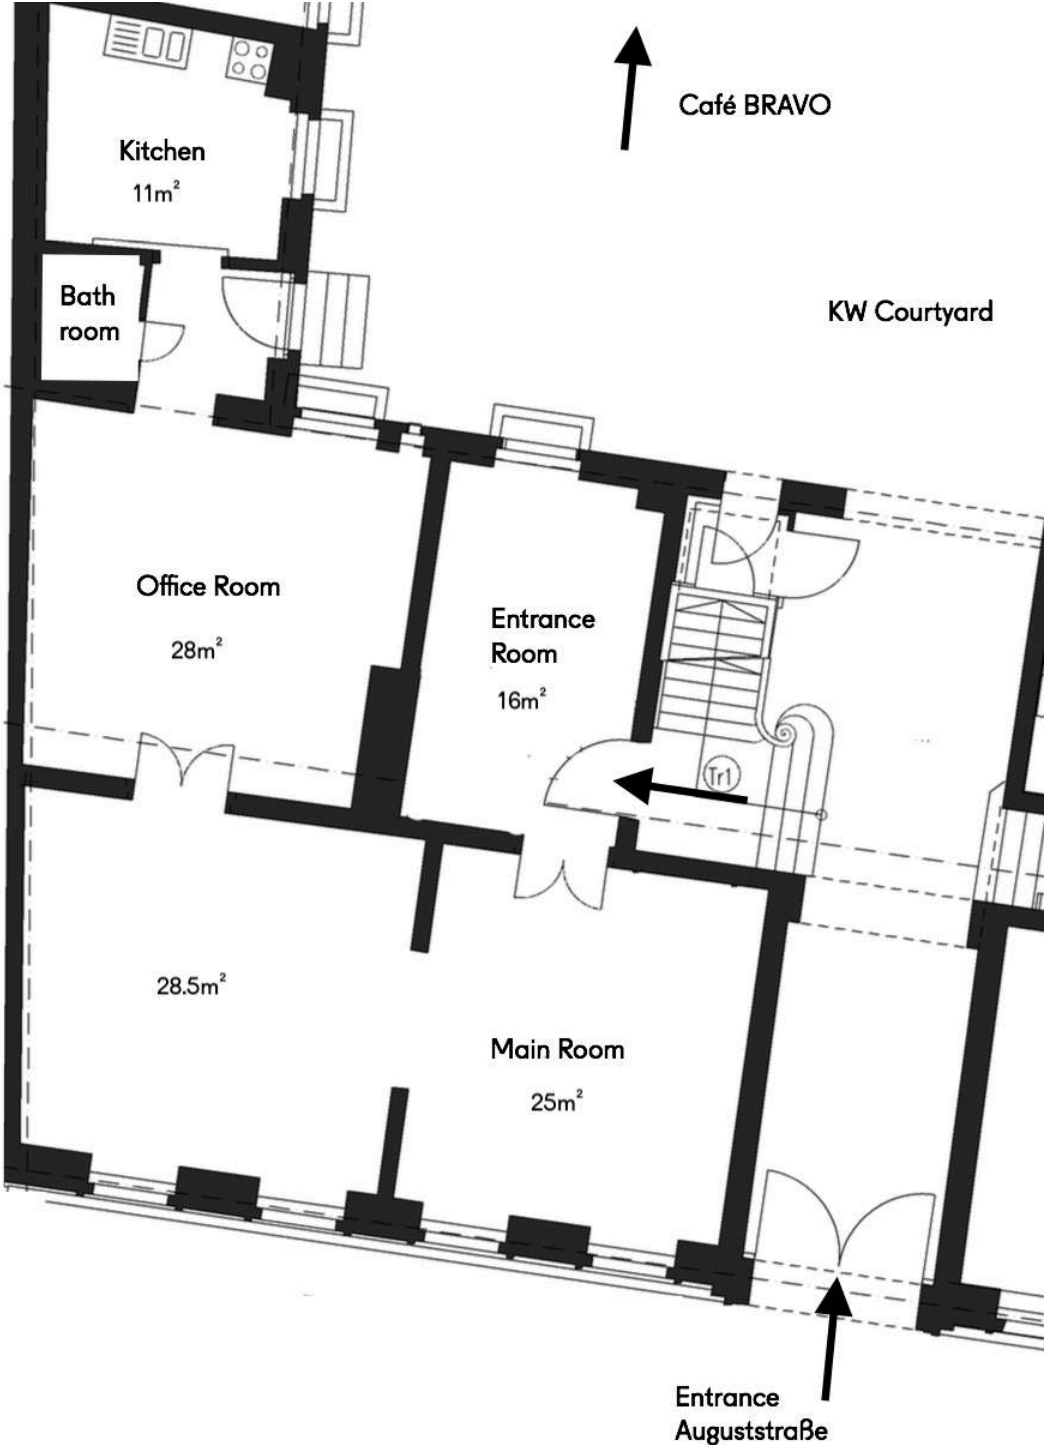

Szenarios

- Workshops
- Supperclubs
- Wine Tastings
- Barista Trainings
- Exhibitions
- Foto Shootings
- Showroom
- Concerts
- Pop Ups
- Talks and Conferences

Facts

- Capacity: up to 50 people
- Size: 120m²
- Kitchen
- Bathroom
- Tables & Chairs available
- Catering possible
- WIFI
- Daylight

Entrance

At KW Institute of Contemporary Art

Auguststraße 69

Reception Room

Empty or with bar/frontdesk

Reception Room

Main Room

Empty or with Table set p for up to 40 people

Main Room

Main Room

Office Room

Empty or working table for 4-6 people

Office Room

Empty or working table for 4-6 people

Office Room

Kitchen & Bathroom

Courtyard

Floor Plan

BRAVO

Auguststraße 69
10117 Berlin

info@cafe-bravo.de
www.cafe-bravo.de