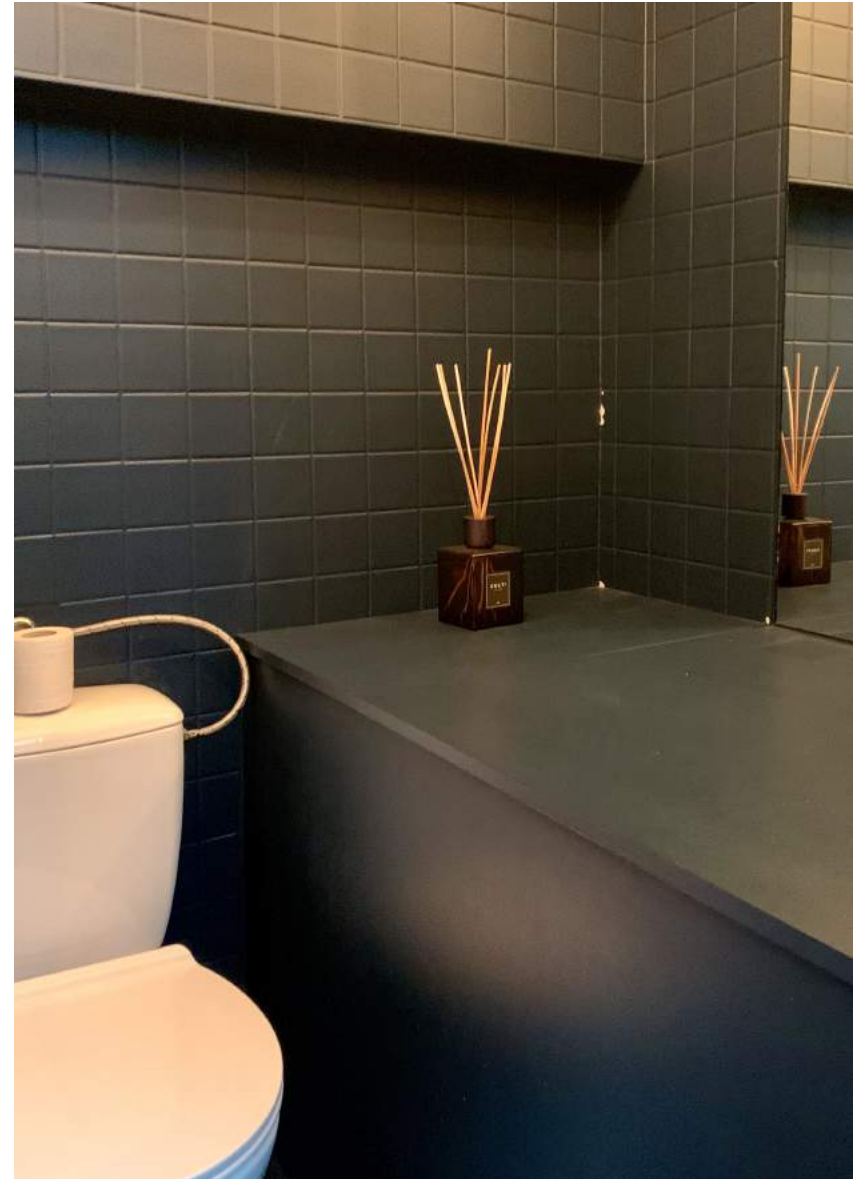

BRAVO

About

BRAVO SPACE is a multifunctional extension of Café BRAVO, located in the beautiful courtyard of KW Institute of Contemporary Art in Berlin Mitte.

The fully adaptable 120m² apartment is available to hire for both private and public events such as presentations, pop-ups and private receptions. The BRAVO team happily provides gastronomic services as well as creative consulting for your event.

Main Room

Main Room

Office Room

Empty or working table for 4-6 people

Office Room

Empty or working table for 4-6 people

Office Room

Kitchen & Bathroom