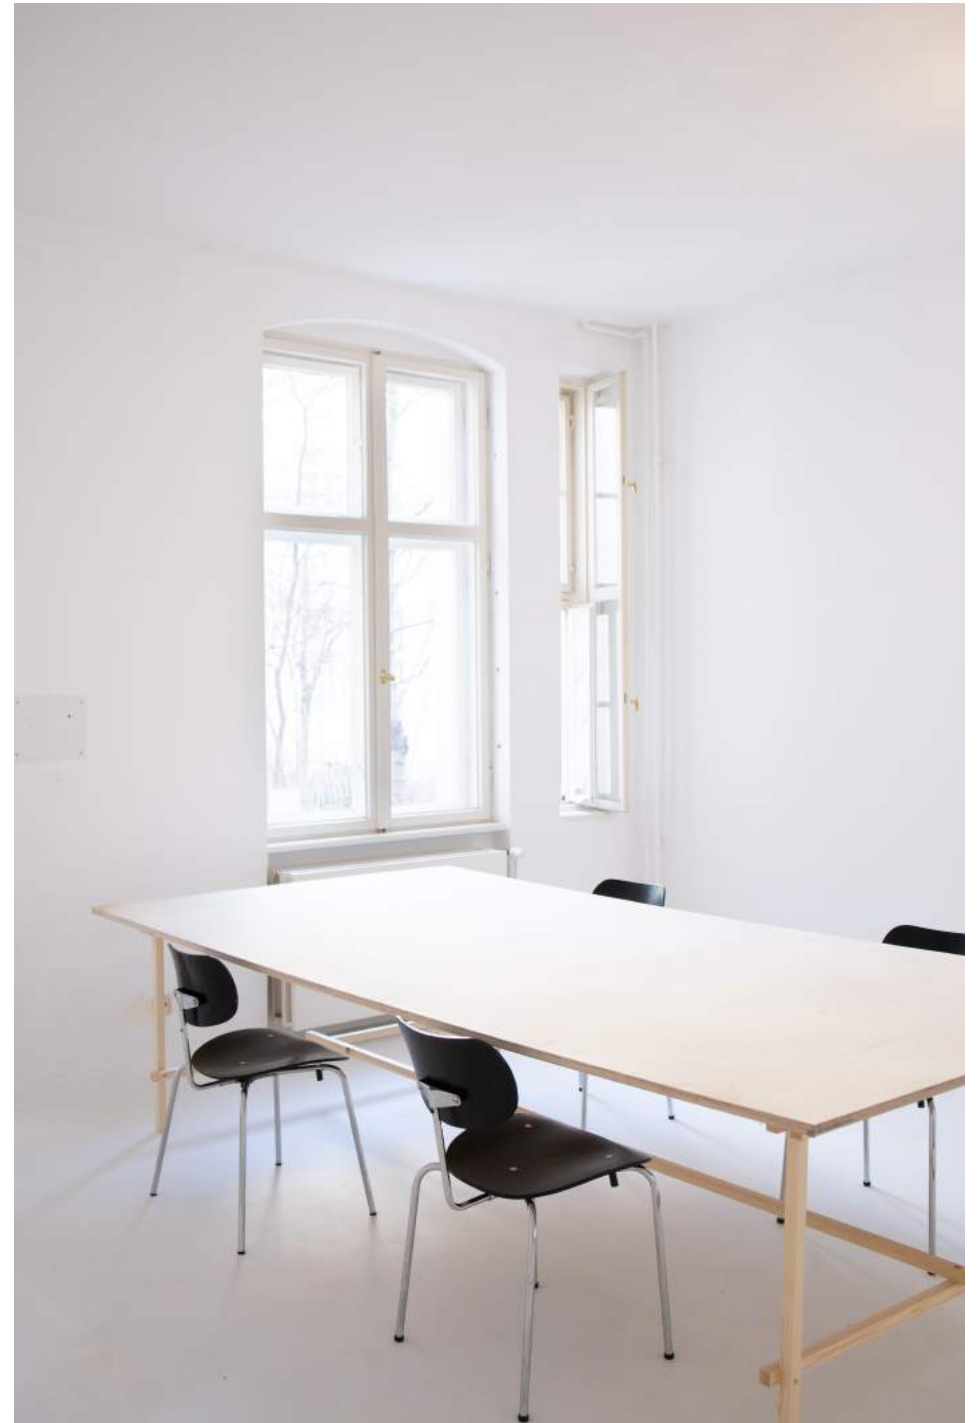

Office Room

Empty or working table for 4-6 people