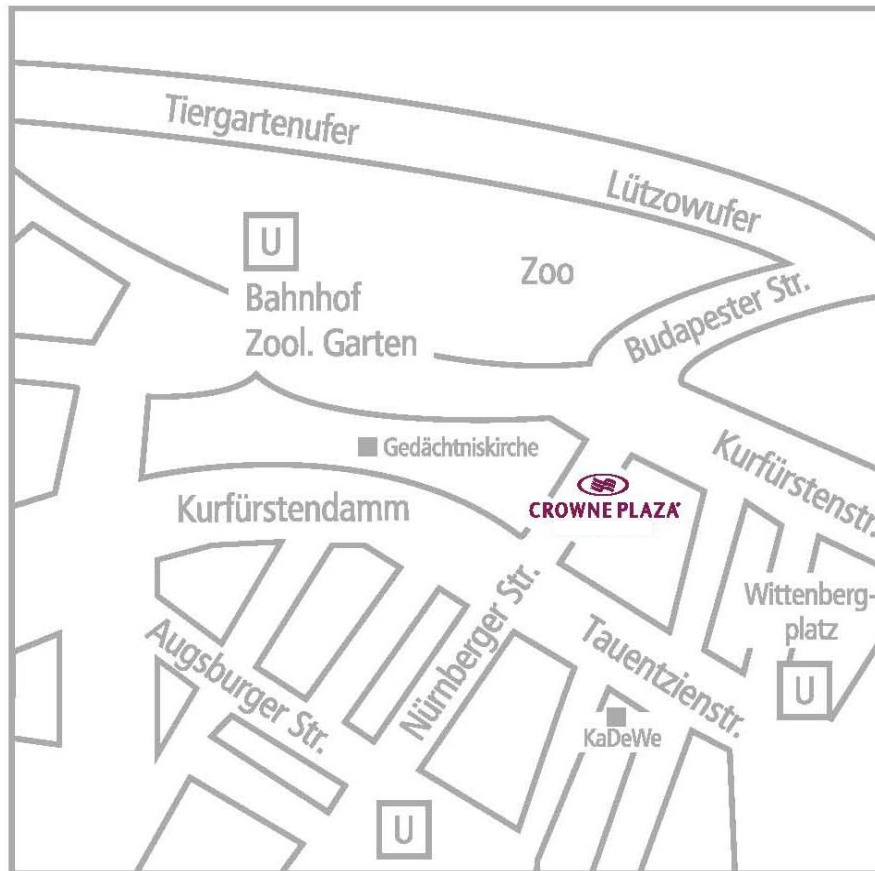

CROWNE PLAZA®

AN IHG® HOTEL

BERLIN CITY CENTRE

MAP

By car (from all directions):

Drive along the Berliner Ring (A10) in direction city center (Zoo), leaving at the exit "Kurfürstendamm". Follow the Kurfürstendamm for 4 km, pass the Memorial Church and at the next crossroad turn right into the Nürnberger Straße.

The Crowne Plaza Berlin City Centre is located on the right side of the street.

By train:

From „Hauptbahnhof“ (Central Station) you can take all trains departing from platform 16 in direction "Zoologischer Garten" in only a 6 minutes ride. From there you reach the hotel in a 10 minutes walk.