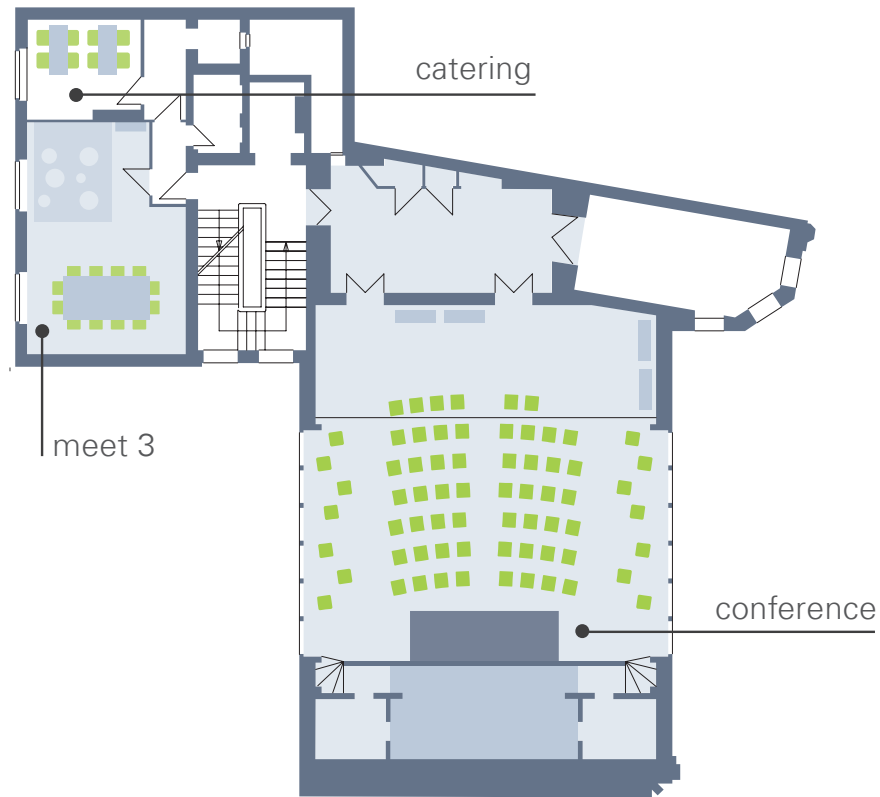

Haus Zwingli

Data and facts

		■	■ ■ ■ ■	■ ■ ■ ■	○	■ ■ ■ ■	■ ■ ■ ■
	Floor	M ²	Row	Block	Circle	Recpt.	Parl.
conference	3	128	90		38	100	50
meet 1	0	45	16	10	15		
meet 2	0	45	24	14	15		
meet 3	3	32	24	14	10		
catering	3						
catering galery	4	66				50	
rooftop	4	60				50	
courtyard	0					100	

Ground floor

meet 1, meet 2, courtyard

Haus Zwingli

350 m² event space for up to 100 people

3rd floor
conference und meet 3

4th floor
rooftop and catering galery

Haus Zwingli

Getting there