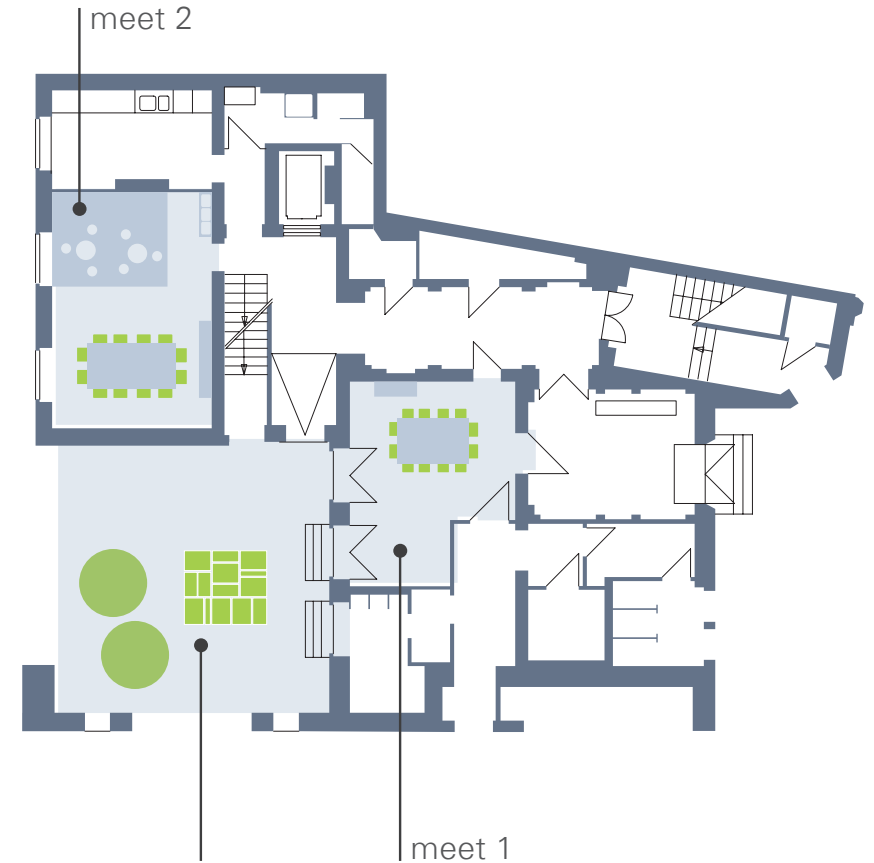

Haus Zwingli

Data and facts

		■	■ ■ ■ ■	■ ■ ■ ■	○	■ ■ ■ ■	■ ■ ■ ■
	Floor	M ²	Row	Block	Circle	Recpt.	Parl.
conference	3	128	90		38	100	50
meet 1	0	45	16	10	15		
meet 2	0	45	24	14	15		
meet 3	3	32	24	14	10		
catering	3						
catering galery	4	66				50	
rooftop	4	60				50	
courtyard	0					100	

Ground floor

meet 1, meet 2, courtyard

Haus Zwingli

350 m² event space for up to 100 people

3rd floor
conference und meet 3

4th floor
rooftop and catering galery

Haus Zwingli

Getting there