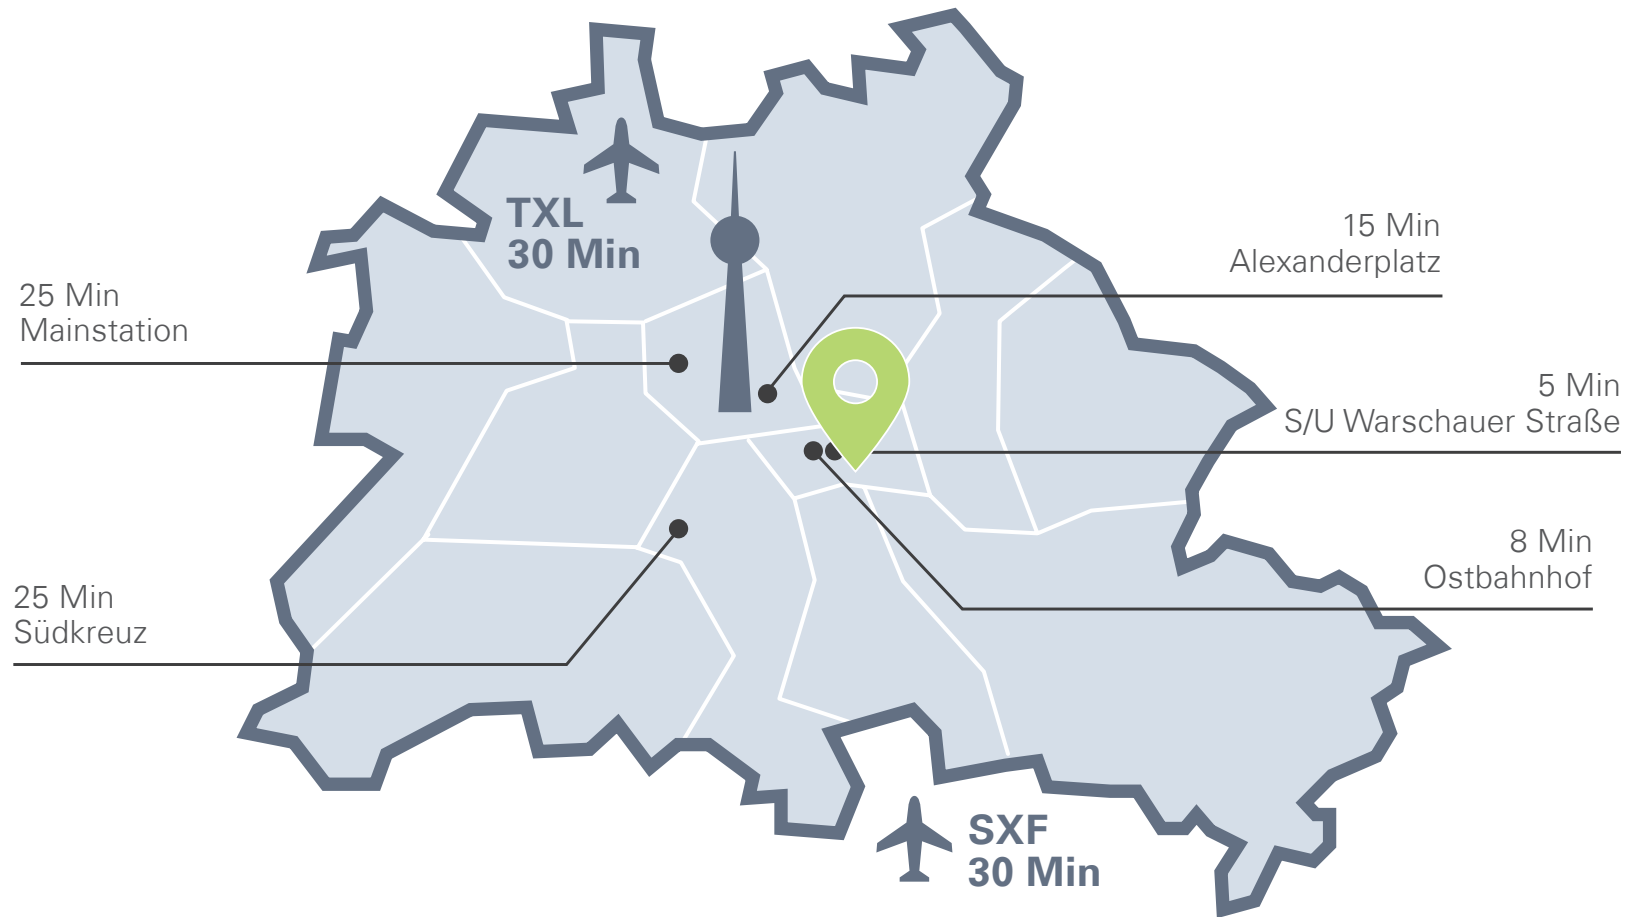

Convertible

For workshop, seminar, meeting, small conference, press conference, panels and events

Hotspot

located near **Mediaspree** on of Berlin's hip areas, just 5 minutes from Warschauer Straße station (underground and train)

U-Bahn: U1 to Warschauer Straße

S-Bahn: S5, 7, 9, 75 to Warschauer Straße

Tram: M10 to Warschauer Straße

Bus: 347 to Modersohnstraße