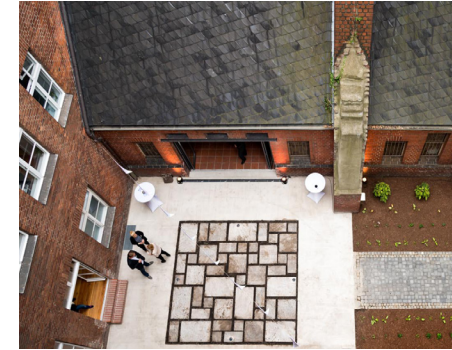

Convertible

For workshop, seminar, meeting, small conference, press conference, panels and events

Hotspot

located near **Mediaspree** on of Berlin's hip areas, just 5 minutes from Warschauer Straße station (underground and train)

Ground floor

meet 1, meet 2, courtyard

Haus Zwingli

350 m² event space for up to 100 people

3rd floor
conference und meet 3

4th floor
rooftop and catering galery

Haus Zwingli

Getting there