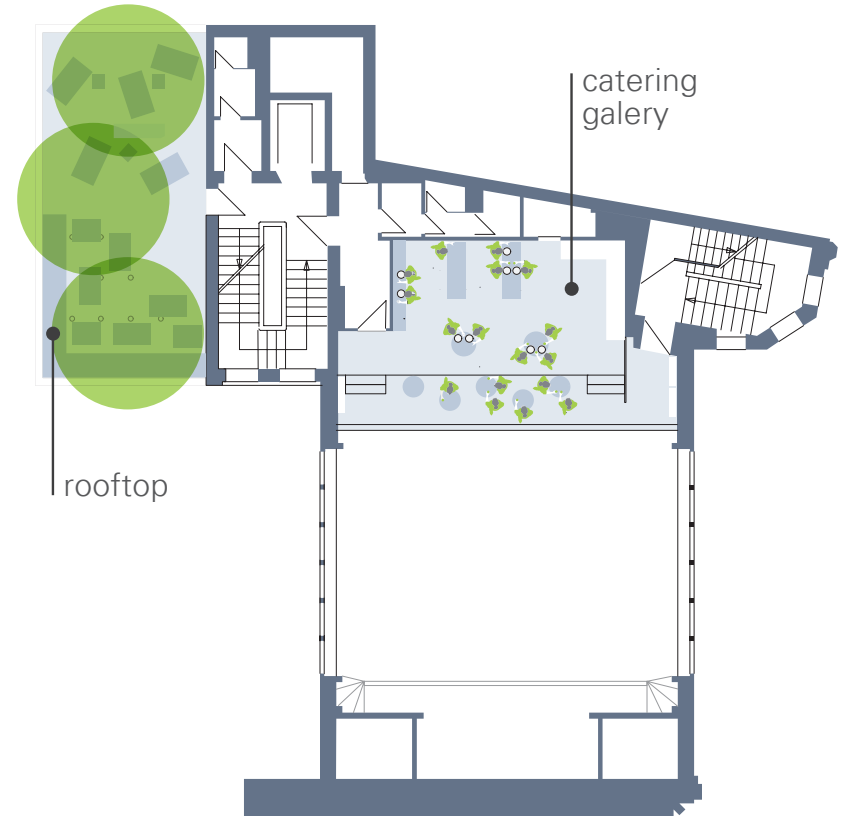

Haus Zwingli

Data and facts

		■	■ ■ ■ ■	■ ■ ■ ■	○	■ ■ ■ ■	■ ■ ■ ■
	Floor	M ²	Row	Block	Circle	Recpt.	Parl.
conference	3	128	90		38	100	50
meet 1	0	45	16	10	15		
meet 2	0	45	24	14	15		
meet 3	3	32	24	14	10		
catering	3						
catering galery	4	66				50	
rooftop	4	60				50	
courtyard	0					100	

Ground floor

meet 1, meet 2, courtyard

Haus Zwingli

350 m² event space for up to 100 people

3rd floor
conference und meet 3

4th floor
rooftop and catering galery

Haus Zwingli

Getting there