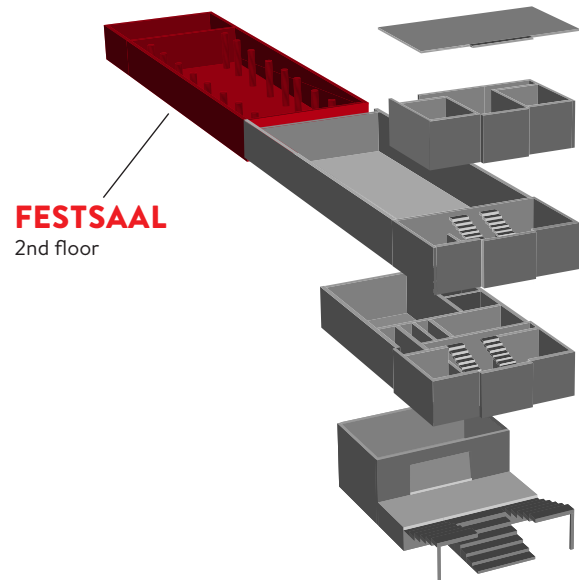

## FACTS: FOYER

Location:	<b>1st floor</b>
Area:	<b>165 m<sup>2</sup></b>
Size:	<b>By request</b>
Height:	<b>4.60 m</b>
Capacity:	<b>80 people</b> (2 fixed boardroom tables seating 4 each)
Facilities:	<b>Wifi, heating, couches, ambient lighting</b>
Natural light:	<b>Yes</b>

## SEATING ARRANGEMENTS

Theatre seating  
with 33 rows of 24 seats  
for up to **792 seats**

Classroom seating  
20 rows of 8 tables  
for up to **480 people**

Dinner seating  
with 96 tables of 6 people  
for up to **576 seats**

Mixed seating  
with 320 seats, 20 lounge seats and  
54 standing places at bar tables for up to **400 people**

Banquet seating  
with 44 tables of 10 people  
for up to **440 seats**

Standing reception and get-together  
with 170 standing places at bar tables, 72 seats and  
40 lounge seats for **approx. 400 people**

**FESTSAAL**  
CELEBRATE IN STYLE. IN BERLIN.

**FACTS**

- Location: **2nd floor**
- Area: **800 m<sup>2</sup>**
- Size: **42 x 18 m**
- Height: **7.19 m**
- Capacity: **800 people** (without seating)  
**500 people** (seating in rows)  
**460 people** (seated for a meal)
- Facilities: **Ambient lighting, heating, wifi,  
air conditioning, lift,  
heavy-duty power supply**
- Natural light: **Yes**