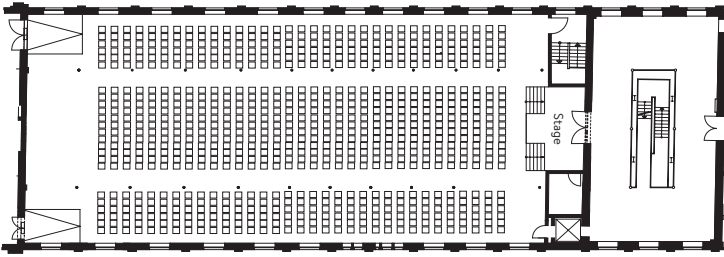

## SEATING ARRANGEMENTS

Theatre seating  
with 33 rows of 24 seats  
for up to **792 seats**

Classroom seating  
20 rows of 8 tables  
for up to **480 people**

Dinner seating  
with 96 tables of 6 people  
for up to **576 seats**

Mixed seating  
with 320 seats, 20 lounge seats and  
54 standing places at bar tables for up to **400 people**

Banquet seating  
with 44 tables of 10 people  
for up to **440 seats**

Standing reception and get-together  
with 170 standing places at bar tables, 72 seats and  
40 lounge seats for **approx. 400 people**

**FESTSAAL**  
CELEBRATE IN STYLE. IN BERLIN.

**FACTS**

- Location: **2nd floor**
- Area: **800 m<sup>2</sup>**
- Size: **42 x 18 m**
- Height: **7.19 m**
- Capacity: **800 people** (without seating)  
**500 people** (seating in rows)  
**460 people** (seated for a meal)
- Facilities: **Ambient lighting, heating, wifi,  
air conditioning, lift,  
heavy-duty power supply**
- Natural light: **Yes**

## SEATING ARRANGEMENTS

Theatre seating  
with 31 rows of 25 seats  
for up to **775 seats**

Classroom seating  
21 rows of 7 tables  
for up to **441 people**

Dinner seating  
with 60 tables of 8 people  
for up to **480 seats**