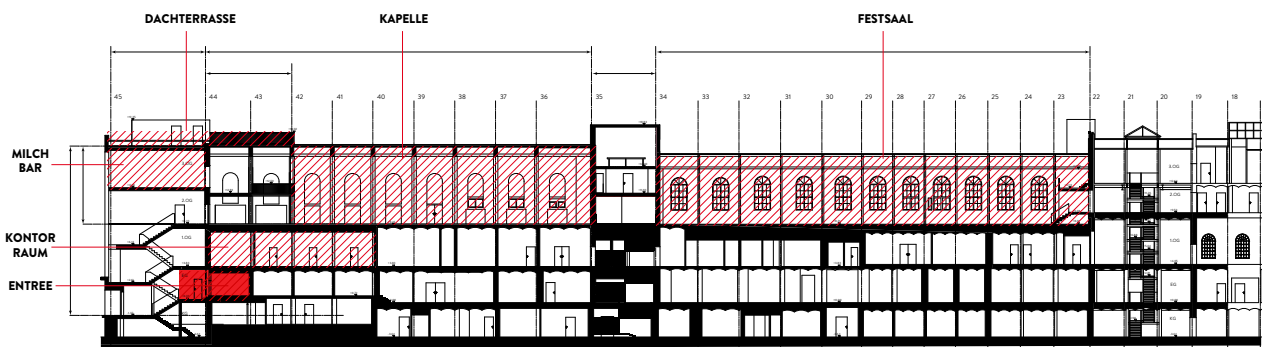

BOLLE Meierei
Alt-Moabit 98
10559 Berlin