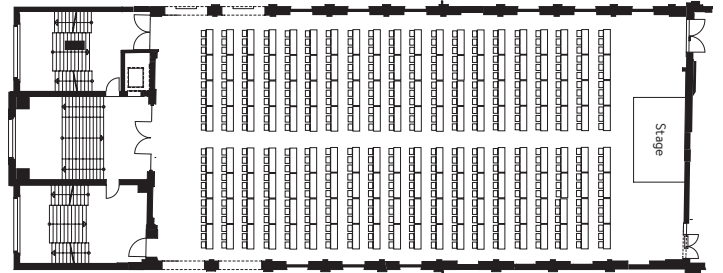

## FACTS: RAUM 1-3

Location:	<b>1st floor</b>
Area:	<b>23 m<sup>2</sup> each</b>
Size:	<b>4.20 x 5.50 m</b>
Height:	<b>4.60 m</b>
Capacity:	<b>2, seating 4 each</b> (fixed boardroom tables)
Facilities:	<b>Wifi, heating, ambient lighting</b>
Natural light:	<b>Yes</b>

## FACTS: FOYER

Location:	<b>1st floor</b>
Area:	<b>165 m<sup>2</sup></b>
Size:	<b>By request</b>
Height:	<b>4.60 m</b>
Capacity:	<b>80 people</b> (2 fixed boardroom tables seating 4 each)
Facilities:	<b>Wifi, heating, couches, ambient lighting</b>
Natural light:	<b>Yes</b>

**KAPELLE**  
THE HEIGHT OF PRESTIGE. WITH BOLLE.

**FACTS**

- Location: **2nd floor**
- Area: **720 m<sup>2</sup>**
- Size: **40 x 18 m**
- Height: **8.20 m**
- Capacity: **800 people** (no seating / rows of chairs)  
**500 people** (seated for a meal)
- Facilities: **Ambient lighting, heating, wifi,  
air conditioning, lift,  
heavy-duty power supply**
- Natural light: **No**
- Extras: **Company logo projection,  
technical facilities for  
bringing in vehicles**

## SEATING ARRANGEMENTS

Theatre seating  
with 33 rows of 24 seats  
for up to **792 seats**

Classroom seating  
20 rows of 8 tables  
for up to **480 people**

Dinner seating  
with 96 tables of 6 people  
for up to **576 seats**