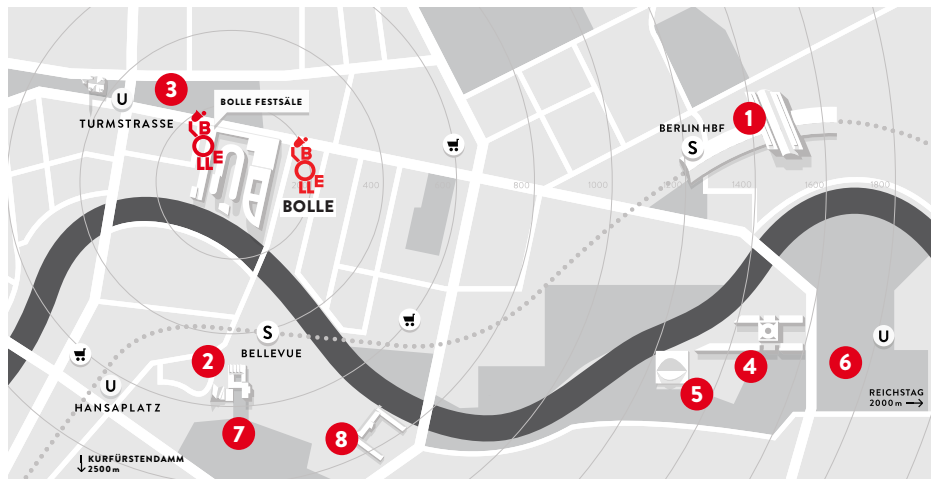

## DIRECTIONS

---

- |  |  |
|--|--|
| <b>1</b> Hauptbahnhof railway station – 1400 m | <b>6</b> Platz der Republik – 1700 m     |
| <b>2</b> Academy of Arts – 2450 m              | <b>7</b> Grosser Tiergarten park – 650 m |
| <b>3</b> Kleiner Tiergarten park – 100 m       | <b>8</b> Bellevue Palace – 700 m         |
| <b>4</b> Federal Chancellery – 1500 m          | <b>9</b> Reichstag – 2000 m              |
| <b>5</b> House of World Cultures – 1350 m      | <b>10</b> Kurfürstendamm – 2500 m        |