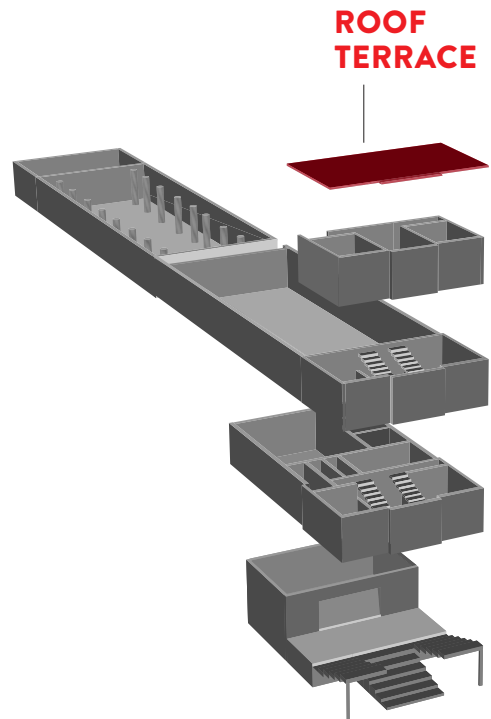

## FACTS

- Location: **3rd floor**
- Area: **66 m<sup>2</sup>**
- Size: **10 x 6.50 m**
- Capacity: **40 seats** (lounge seats/bar stools)
- Facilities: **Ambient lighting, heating, wifi, bar counter, fridges, beer tap**
- Natural light: **Yes**

## FACTS

Location: **4th floor**  
 Area: **120 m<sup>2</sup>**  
 Size: **13.50 x 9 m**  
 Capacity: **80 places (lounge seats/bar tables)**  
 Facilities: **Ambient lighting, wifi**  
 Natural light: **Yes**