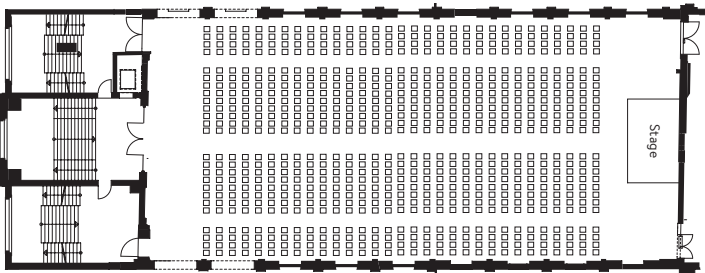

## FACTS: RAUM 1-3

Location:	<b>1st floor</b>
Area:	<b>23 m<sup>2</sup> each</b>
Size:	<b>4.20 x 5.50 m</b>
Height:	<b>4.60 m</b>
Capacity:	<b>2, seating 4 each</b> (fixed boardroom tables)
Facilities:	<b>Wifi, heating, ambient lighting</b>
Natural light:	<b>Yes</b>

## FACTS: FOYER

Location:	<b>1st floor</b>
Area:	<b>165 m<sup>2</sup></b>
Size:	<b>By request</b>
Height:	<b>4.60 m</b>
Capacity:	<b>80 people</b> (2 fixed boardroom tables seating 4 each)
Facilities:	<b>Wifi, heating, couches, ambient lighting</b>
Natural light:	<b>Yes</b>

**KAPELLE**  
THE HEIGHT OF PRESTIGE. WITH BOLLE.

**FACTS**

- Location: **2nd floor**
- Area: **720 m<sup>2</sup>**
- Size: **40 x 18 m**
- Height: **8.20 m**
- Capacity: **800 people** (no seating / rows of chairs)  
**500 people** (seated for a meal)
- Facilities: **Ambient lighting, heating, wifi,  
air conditioning, lift,  
heavy-duty power supply**
- Natural light: **No**
- Extras: **Company logo projection,  
technical facilities for  
bringing in vehicles**

## SEATING ARRANGEMENTS

Theatre seating  
with 33 rows of 24 seats  
for up to **792 seats**

Classroom seating  
20 rows of 8 tables  
for up to **480 people**

Dinner seating  
with 96 tables of 6 people  
for up to **576 seats**