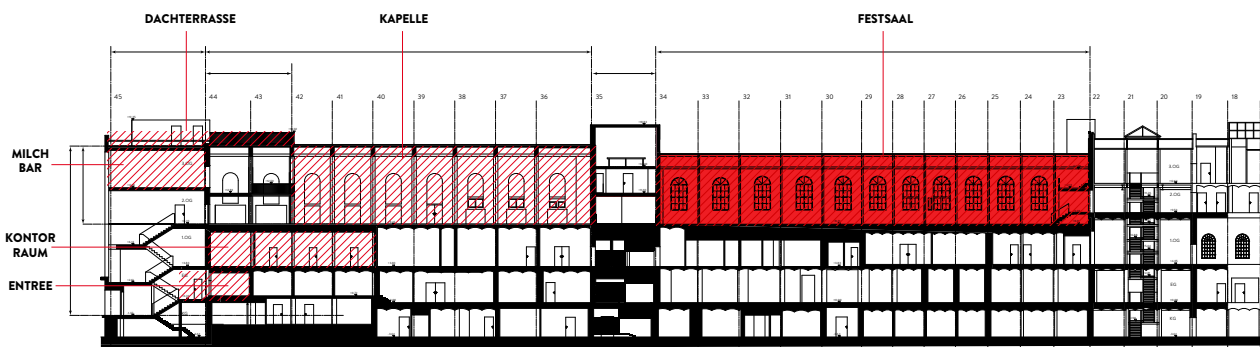

BOLLE Meierei
Alt-Moabit 98
10559 Berlin