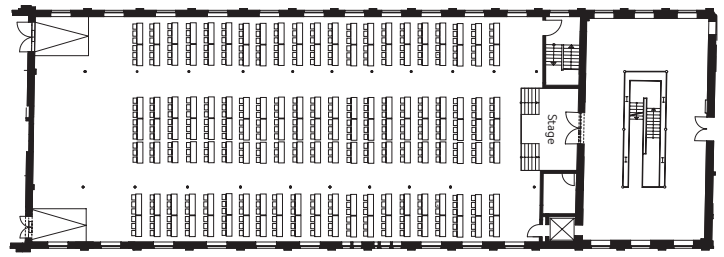

## FACTS: RAUM 1-3

Location:	<b>1st floor</b>
Area:	<b>23 m<sup>2</sup> each</b>
Size:	<b>4.20 x 5.50 m</b>
Height:	<b>4.60 m</b>
Capacity:	<b>2, seating 4 each</b> (fixed boardroom tables)
Facilities:	<b>Wifi, heating, ambient lighting</b>
Natural light:	<b>Yes</b>

Mixed seating  
with 320 seats, 20 lounge seats and  
54 standing places at bar tables for up to **400 people**

Banquet seating  
with 44 tables of 10 people  
for up to **440 seats**

Standing reception and get-together  
with 170 standing places at bar tables, 72 seats and  
40 lounge seats for **approx. 400 people**

**FESTSAAL**  
CELEBRATE IN STYLE. IN BERLIN.

**FACTS**

- Location: **2nd floor**
- Area: **800 m<sup>2</sup>**
- Size: **42 x 18 m**
- Height: **7.19 m**
- Capacity: **800 people** (without seating)  
**500 people** (seating in rows)  
**460 people** (seated for a meal)
- Facilities: **Ambient lighting, heating, wifi,  
air conditioning, lift,  
heavy-duty power supply**
- Natural light: **Yes**

## SEATING ARRANGEMENTS

Theatre seating  
with 31 rows of 25 seats  
for up to **775 seats**

Classroom seating  
21 rows of 7 tables  
for up to **441 people**

Dinner seating  
with 60 tables of 8 people  
for up to **480 seats**