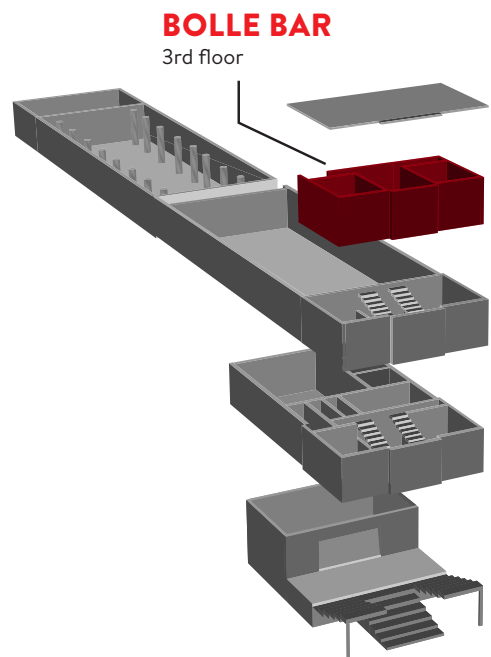

**FESTSAAL**  
CELEBRATE IN STYLE. IN BERLIN.

**FACTS**

- Location: **2nd floor**
- Area: **800 m<sup>2</sup>**
- Size: **42 x 18 m**
- Height: **7.19 m**
- Capacity: **800 people** (without seating)  
**500 people** (seating in rows)  
**460 people** (seated for a meal)
- Facilities: **Ambient lighting, heating, wifi,  
air conditioning, lift,  
heavy-duty power supply**
- Natural light: **Yes**

## SEATING ARRANGEMENTS

Theatre seating  
with 31 rows of 25 seats  
for up to **775 seats**

Classroom seating  
21 rows of 7 tables  
for up to **441 people**

Dinner seating  
with 60 tables of 8 people  
for up to **480 seats**

Mixed seating  
with 264 seats, 20 lounge seats and  
76 standing places at bar tables for up to **360 people**

Banquet seating  
with 45 tables of 10 people  
for up to **450 seats**

Standing reception and get-together  
with 260 standing places at bar tables, 66 seats and  
50 lounge seats for **approx. 500 people**

## FACTS

- Location: **3rd floor**
- Area: **66 m<sup>2</sup>**
- Size: **10 x 6.50 m**
- Capacity: **40 seats** (lounge seats/bar stools)
- Facilities: **Ambient lighting, heating, wifi, bar counter, fridges, beer tap**
- Natural light: **Yes**