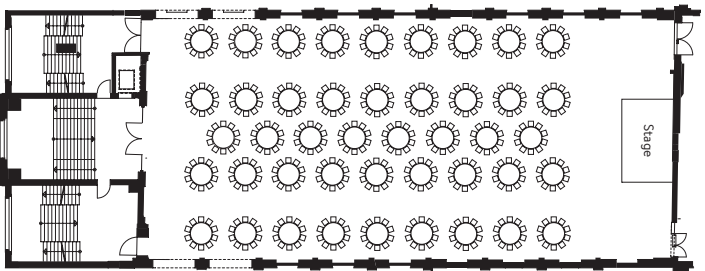

## FACTS: RAUM 1-3

Location:	<b>1st floor</b>
Area:	<b>23 m<sup>2</sup> each</b>
Size:	<b>4.20 x 5.50 m</b>
Height:	<b>4.60 m</b>
Capacity:	<b>2, seating 4 each</b> (fixed boardroom tables)
Facilities:	<b>Wifi, heating, ambient lighting</b>
Natural light:	<b>Yes</b>

## SEATING ARRANGEMENTS

Theatre seating  
with 33 rows of 24 seats  
for up to **792 seats**

Classroom seating  
20 rows of 8 tables  
for up to **480 people**

Dinner seating  
with 96 tables of 6 people  
for up to **576 seats**

Mixed seating  
with 320 seats, 20 lounge seats and  
54 standing places at bar tables for up to **400 people**

Banquet seating  
with 44 tables of 10 people  
for up to **440 seats**

Standing reception and get-together  
with 170 standing places at bar tables, 72 seats and  
40 lounge seats for **approx. 400 people**

**FESTSAAL**  
CELEBRATE IN STYLE. IN BERLIN.

**FACTS**

- Location: **2nd floor**
- Area: **800 m<sup>2</sup>**
- Size: **42 x 18 m**
- Height: **7.19 m**
- Capacity: **800 people** (without seating)  
**500 people** (seating in rows)  
**460 people** (seated for a meal)
- Facilities: **Ambient lighting, heating, wifi,  
air conditioning, lift,  
heavy-duty power supply**
- Natural light: **Yes**