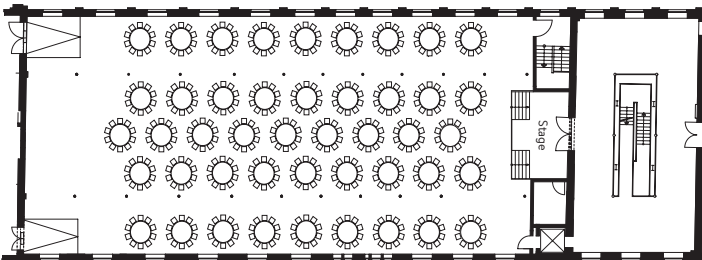

**FESTSAAL**  
CELEBRATE IN STYLE. IN BERLIN.

**FACTS**

- Location: **2nd floor**
- Area: **800 m<sup>2</sup>**
- Size: **42 x 18 m**
- Height: **7.19 m**
- Capacity: **800 people** (without seating)  
**500 people** (seating in rows)  
**460 people** (seated for a meal)
- Facilities: **Ambient lighting, heating, wifi,  
air conditioning, lift,  
heavy-duty power supply**
- Natural light: **Yes**

## SEATING ARRANGEMENTS

Theatre seating  
with 31 rows of 25 seats  
for up to **775 seats**

Classroom seating  
21 rows of 7 tables  
for up to **441 people**

Dinner seating  
with 60 tables of 8 people  
for up to **480 seats**

Mixed seating  
with 264 seats, 20 lounge seats and  
76 standing places at bar tables for up to **360 people**

Banquet seating  
with 45 tables of 10 people  
for up to **450 seats**

Standing reception and get-together  
with 260 standing places at bar tables, 66 seats and  
50 lounge seats for **approx. 500 people**

## FACTS

- Location: **3rd floor**
- Area: **66 m<sup>2</sup>**
- Size: **10 x 6.50 m**
- Capacity: **40 seats** (lounge seats/bar stools)
- Facilities: **Ambient lighting, heating, wifi, bar counter, fridges, beer tap**
- Natural light: **Yes**