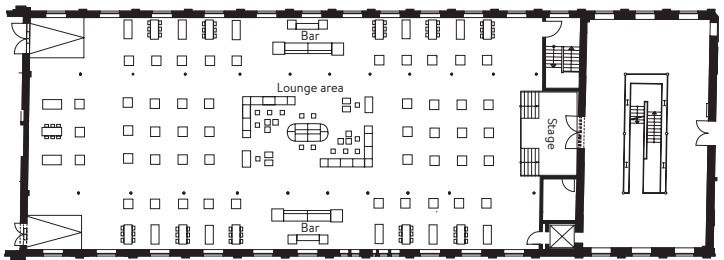

**FESTSAAL**  
CELEBRATE IN STYLE. IN BERLIN.

**FACTS**

- Location: **2nd floor**
- Area: **800 m<sup>2</sup>**
- Size: **42 x 18 m**
- Height: **7.19 m**
- Capacity: **800 people** (without seating)  
**500 people** (seating in rows)  
**460 people** (seated for a meal)
- Facilities: **Ambient lighting, heating, wifi,  
air conditioning, lift,  
heavy-duty power supply**
- Natural light: **Yes**

## SEATING ARRANGEMENTS

Theatre seating  
with 31 rows of 25 seats  
for up to **775 seats**

Classroom seating  
21 rows of 7 tables  
for up to **441 people**

Dinner seating  
with 60 tables of 8 people  
for up to **480 seats**

Mixed seating  
with 264 seats, 20 lounge seats and  
76 standing places at bar tables for up to **360 people**

Banquet seating  
with 45 tables of 10 people  
for up to **450 seats**

Standing reception and get-together  
with 260 standing places at bar tables, 66 seats and  
50 lounge seats for **approx. 500 people**

## FACTS

- Location: **3rd floor**
- Area: **66 m<sup>2</sup>**
- Size: **10 x 6.50 m**
- Capacity: **40 seats** (lounge seats/bar stools)
- Facilities: **Ambient lighting, heating, wifi, bar counter, fridges, beer tap**
- Natural light: **Yes**