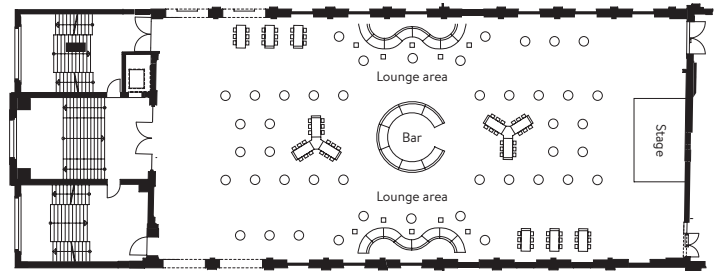

## FACTS

- Location: **1st floor**
- Area: **30 m<sup>2</sup>**
- Size: **By request**
- Height: **By request**
- Boardroom tables: **4 chairs, 3 side tables**
- Facilities: **Wifi, heating, ambient lighting**
- Natural light: **Yes**

## FACTS: RAUM 1-3

Location:	<b>1st floor</b>
Area:	<b>23 m<sup>2</sup> each</b>
Size:	<b>4.20 x 5.50 m</b>
Height:	<b>4.60 m</b>
Capacity:	<b>2, seating 4 each</b> (fixed boardroom tables)
Facilities:	<b>Wifi, heating, ambient lighting</b>
Natural light:	<b>Yes</b>

## SEATING ARRANGEMENTS

Theatre seating  
with 33 rows of 24 seats  
for up to **792 seats**

Classroom seating  
20 rows of 8 tables  
for up to **480 people**

Dinner seating  
with 96 tables of 6 people  
for up to **576 seats**

Mixed seating  
with 320 seats, 20 lounge seats and  
54 standing places at bar tables for up to **400 people**

Banquet seating  
with 44 tables of 10 people  
for up to **440 seats**

Standing reception and get-together  
with 170 standing places at bar tables, 72 seats and  
40 lounge seats for **approx. 400 people**