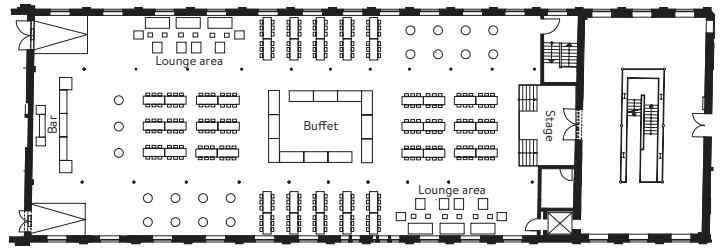

**FESTSAAL**  
CELEBRATE IN STYLE. IN BERLIN.

**FACTS**

- Location: **2nd floor**
- Area: **800 m<sup>2</sup>**
- Size: **42 x 18 m**
- Height: **7.19 m**
- Capacity: **800 people** (without seating)  
**500 people** (seating in rows)  
**460 people** (seated for a meal)
- Facilities: **Ambient lighting, heating, wifi,  
air conditioning, lift,  
heavy-duty power supply**
- Natural light: **Yes**

## SEATING ARRANGEMENTS

Theatre seating  
with 31 rows of 25 seats  
for up to **775 seats**

Classroom seating  
21 rows of 7 tables  
for up to **441 people**

Dinner seating  
with 60 tables of 8 people  
for up to **480 seats**

Mixed seating  
with 264 seats, 20 lounge seats and  
76 standing places at bar tables for up to **360 people**

Banquet seating  
with 45 tables of 10 people  
for up to **450 seats**

Standing reception and get-together  
with 260 standing places at bar tables, 66 seats and  
50 lounge seats for **approx. 500 people**

## FACTS

- Location: **3rd floor**
- Area: **66 m<sup>2</sup>**
- Size: **10 x 6.50 m**
- Capacity: **40 seats** (lounge seats/bar stools)
- Facilities: **Ambient lighting, heating, wifi, bar counter, fridges, beer tap**
- Natural light: **Yes**