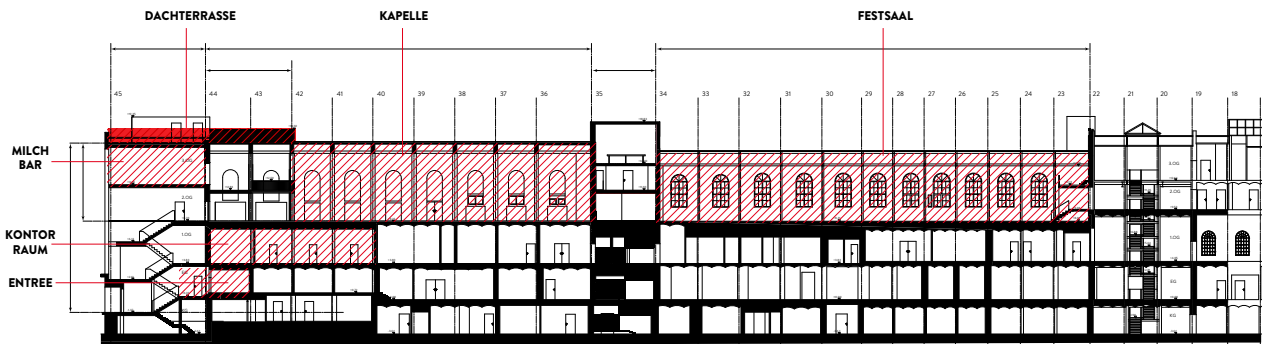

BOLLE Meierei
Alt-Moabit 98
10559 Berlin