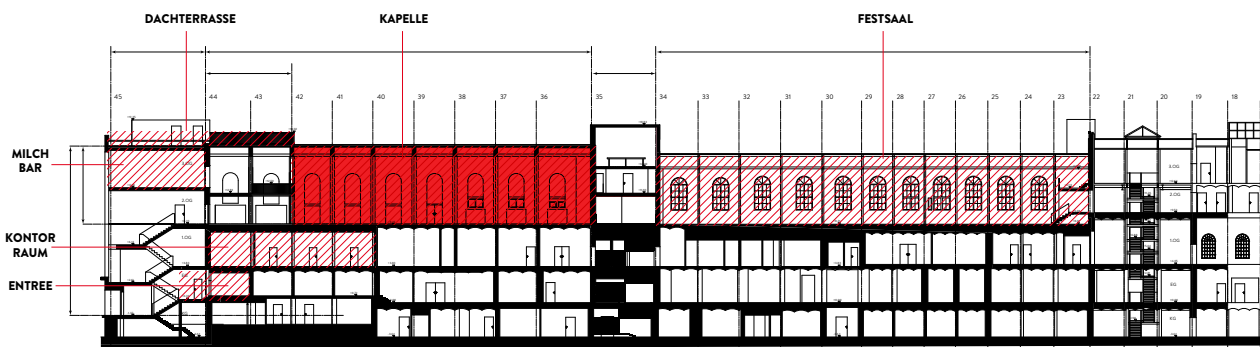

BOLLE Meierei
Alt-Moabit 98
10559 Berlin