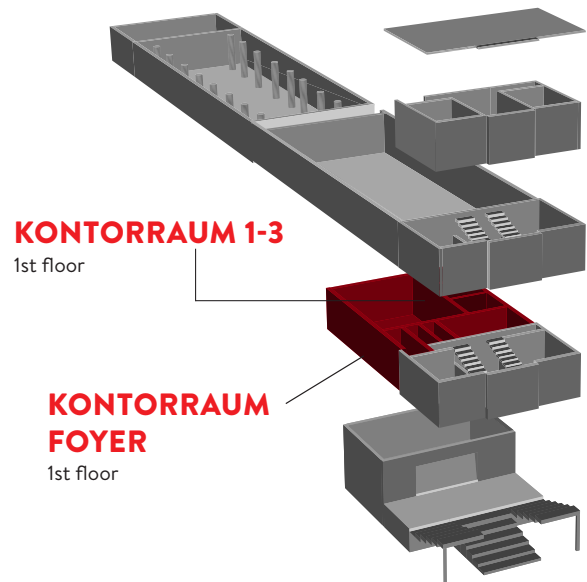

## FACTS

- Location: **1st floor**
- Area: **30 m<sup>2</sup>**
- Size: **By request**
- Height: **By request**
- Boardroom tables: **4 chairs, 3 side tables**
- Facilities: **Wifi, heating, ambient lighting**
- Natural light: **Yes**

## FACTS: RAUM 1-3

Location:	<b>1st floor</b>
Area:	<b>23 m<sup>2</sup> each</b>
Size:	<b>4.20 x 5.50 m</b>
Height:	<b>4.60 m</b>
Capacity:	<b>2, seating 4 each</b> (fixed boardroom tables)
Facilities:	<b>Wifi, heating, ambient lighting</b>
Natural light:	<b>Yes</b>

## FACTS: FOYER

Location:	<b>1st floor</b>
Area:	<b>165 m<sup>2</sup></b>
Size:	<b>By request</b>
Height:	<b>4.60 m</b>
Capacity:	<b>80 people</b> (2 fixed boardroom tables seating 4 each)
Facilities:	<b>Wifi, heating, couches, ambient lighting</b>
Natural light:	<b>Yes</b>