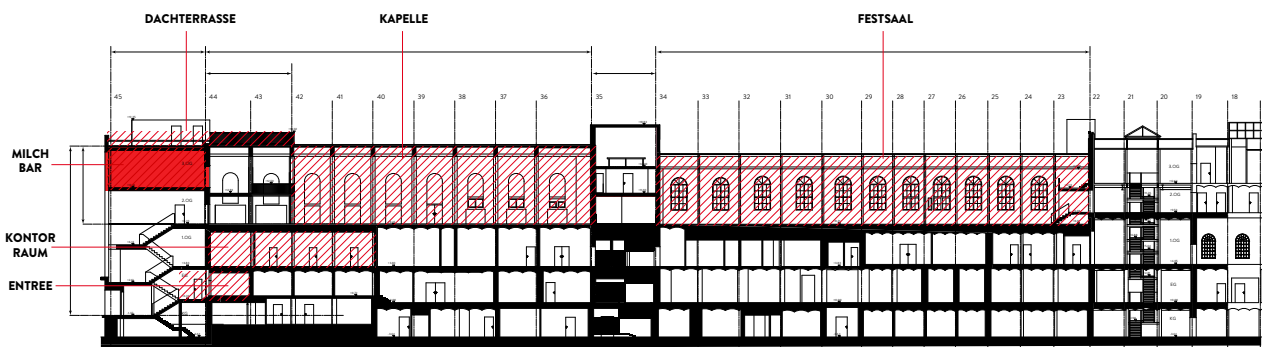

BOLLE Meierei
Alt-Moabit 98
10559 Berlin