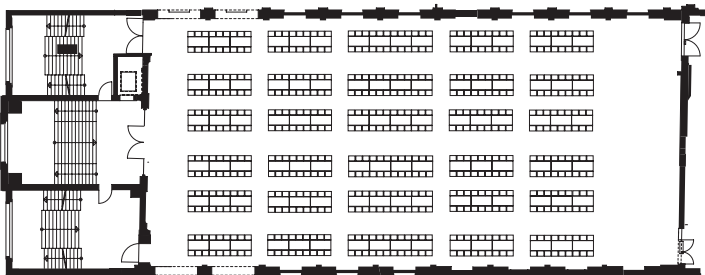

## FACTS: RAUM 1-3

Location:	<b>1st floor</b>
Area:	<b>23 m<sup>2</sup> each</b>
Size:	<b>4.20 x 5.50 m</b>
Height:	<b>4.60 m</b>
Capacity:	<b>2, seating 4 each</b> (fixed boardroom tables)
Facilities:	<b>Wifi, heating, ambient lighting</b>
Natural light:	<b>Yes</b>

## FACTS: FOYER

Location:	<b>1st floor</b>
Area:	<b>165 m<sup>2</sup></b>
Size:	<b>By request</b>
Height:	<b>4.60 m</b>
Capacity:	<b>80 people</b> (2 fixed boardroom tables seating 4 each)
Facilities:	<b>Wifi, heating, couches, ambient lighting</b>
Natural light:	<b>Yes</b>

**KAPELLE**  
THE HEIGHT OF PRESTIGE. WITH BOLLE.

**FACTS**

- Location: **2nd floor**
- Area: **720 m<sup>2</sup>**
- Size: **40 x 18 m**
- Height: **8.20 m**
- Capacity: **800 people** (no seating / rows of chairs)  
**500 people** (seated for a meal)
- Facilities: **Ambient lighting, heating, wifi,  
air conditioning, lift,  
heavy-duty power supply**
- Natural light: **No**
- Extras: **Company logo projection,  
technical facilities for  
bringing in vehicles**

## SEATING ARRANGEMENTS

Theatre seating  
with 33 rows of 24 seats  
for up to **792 seats**

Classroom seating  
20 rows of 8 tables  
for up to **480 people**

Dinner seating  
with 96 tables of 6 people  
for up to **576 seats**