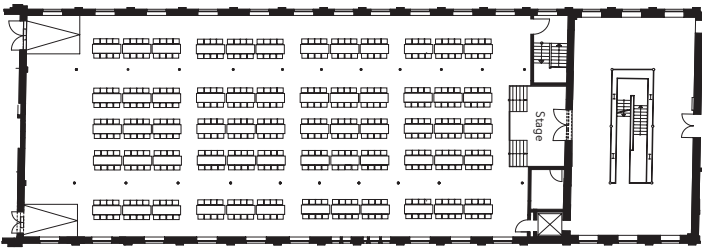

## FACTS

- Location: **1st floor**
- Area: **30 m<sup>2</sup>**
- Size: **By request**
- Height: **By request**
- Boardroom tables: **4 chairs, 3 side tables**
- Facilities: **Wifi, heating, ambient lighting**
- Natural light: **Yes**

**FESTSAAL**  
CELEBRATE IN STYLE. IN BERLIN.

**FACTS**

- Location: **2nd floor**
- Area: **800 m<sup>2</sup>**
- Size: **42 x 18 m**
- Height: **7.19 m**
- Capacity: **800 people** (without seating)  
**500 people** (seating in rows)  
**460 people** (seated for a meal)
- Facilities: **Ambient lighting, heating, wifi,  
air conditioning, lift,  
heavy-duty power supply**
- Natural light: **Yes**

## SEATING ARRANGEMENTS

Theatre seating  
with 31 rows of 25 seats  
for up to **775 seats**

Classroom seating  
21 rows of 7 tables  
for up to **441 people**

Dinner seating  
with 60 tables of 8 people  
for up to **480 seats**

## FACTS

- Location: **3rd floor**
- Area: **66 m<sup>2</sup>**
- Size: **10 x 6.50 m**
- Capacity: **40 seats** (lounge seats/bar stools)
- Facilities: **Ambient lighting, heating, wifi, bar counter, fridges, beer tap**
- Natural light: **Yes**