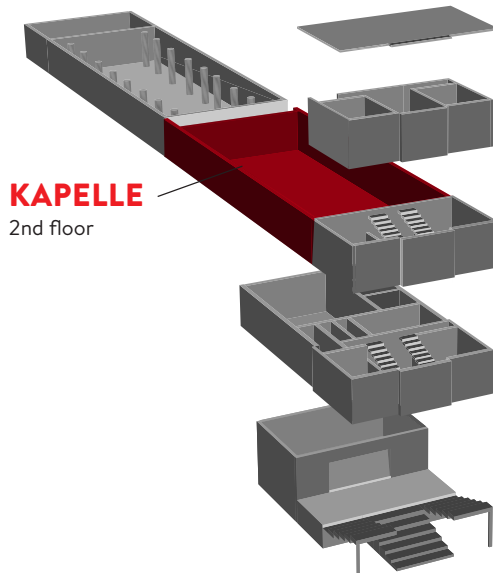

## FACTS

- Location: **1st floor**
- Area: **30 m<sup>2</sup>**
- Size: **By request**
- Height: **By request**
- Boardroom tables: **4 chairs, 3 side tables**
- Facilities: **Wifi, heating, ambient lighting**
- Natural light: **Yes**

## FACTS: RAUM 1-3

Location:	<b>1st floor</b>
Area:	<b>23 m<sup>2</sup> each</b>
Size:	<b>4.20 x 5.50 m</b>
Height:	<b>4.60 m</b>
Capacity:	<b>2, seating 4 each</b> (fixed boardroom tables)
Facilities:	<b>Wifi, heating, ambient lighting</b>
Natural light:	<b>Yes</b>

## FACTS: FOYER

Location:	<b>1st floor</b>
Area:	<b>165 m<sup>2</sup></b>
Size:	<b>By request</b>
Height:	<b>4.60 m</b>
Capacity:	<b>80 people</b> (2 fixed boardroom tables seating 4 each)
Facilities:	<b>Wifi, heating, couches, ambient lighting</b>
Natural light:	<b>Yes</b>

**KAPELLE**  
THE HEIGHT OF PRESTIGE. WITH BOLLE.

**FACTS**

- Location: **2nd floor**
- Area: **720 m<sup>2</sup>**
- Size: **40 x 18 m**
- Height: **8.20 m**
- Capacity: **800 people** (no seating / rows of chairs)  
**500 people** (seated for a meal)
- Facilities: **Ambient lighting, heating, wifi,  
air conditioning, lift,  
heavy-duty power supply**
- Natural light: **No**
- Extras: **Company logo projection,  
technical facilities for  
bringing in vehicles**