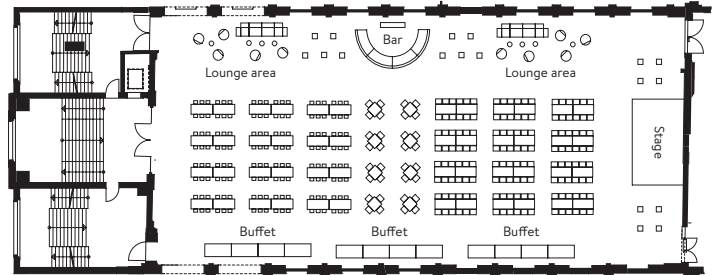

## FACTS: FOYER

Location:	<b>1st floor</b>
Area:	<b>165 m<sup>2</sup></b>
Size:	<b>By request</b>
Height:	<b>4.60 m</b>
Capacity:	<b>80 people</b> (2 fixed boardroom tables seating 4 each)
Facilities:	<b>Wifi, heating, couches, ambient lighting</b>
Natural light:	<b>Yes</b>

## SEATING ARRANGEMENTS

Theatre seating  
with 33 rows of 24 seats  
for up to **792 seats**

Classroom seating  
20 rows of 8 tables  
for up to **480 people**

Dinner seating  
with 96 tables of 6 people  
for up to **576 seats**

Mixed seating  
with 320 seats, 20 lounge seats and  
54 standing places at bar tables for up to **400 people**

Banquet seating  
with 44 tables of 10 people  
for up to **440 seats**

Standing reception and get-together  
with 170 standing places at bar tables, 72 seats and  
40 lounge seats for **approx. 400 people**

**FESTSAAL**  
CELEBRATE IN STYLE. IN BERLIN.

**FACTS**

- Location: **2nd floor**
- Area: **800 m<sup>2</sup>**
- Size: **42 x 18 m**
- Height: **7.19 m**
- Capacity: **800 people** (without seating)  
**500 people** (seating in rows)  
**460 people** (seated for a meal)
- Facilities: **Ambient lighting, heating, wifi,  
air conditioning, lift,  
heavy-duty power supply**
- Natural light: **Yes**