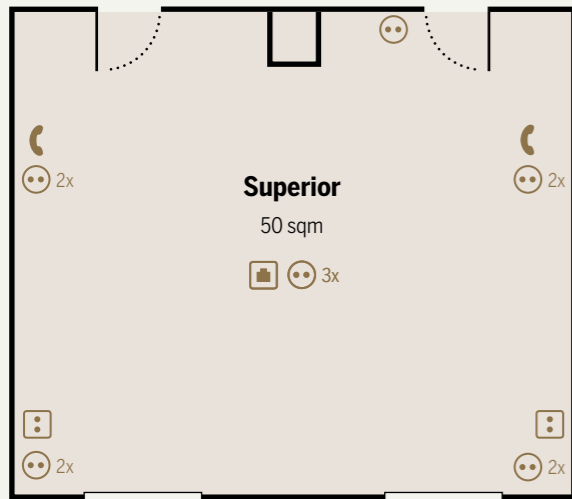

FEATURES

- 220 rooms and suites
- 86 underground garage parking spaces plus outside parking
- 4 function rooms
- Restaurant *THE CLUB*
- Victor's Bar
- Summer terrace

FUNCTION ROOM CAPACITIES

Room	Floor	Length/Width in m	Size in sqm	Height in m					
Business	EG	7,50 x 5,70	42	2,88	25	16	12	10	-
Corporate	EG	7,50 x 6,50	49	2,56	30	26	16	14	-
Forum	EG	7,50 x 6,50	49	2,42	30	26	16	14	-
Superior	EG	7,70 x 6,50	50	2,45	35	30	18	16	-