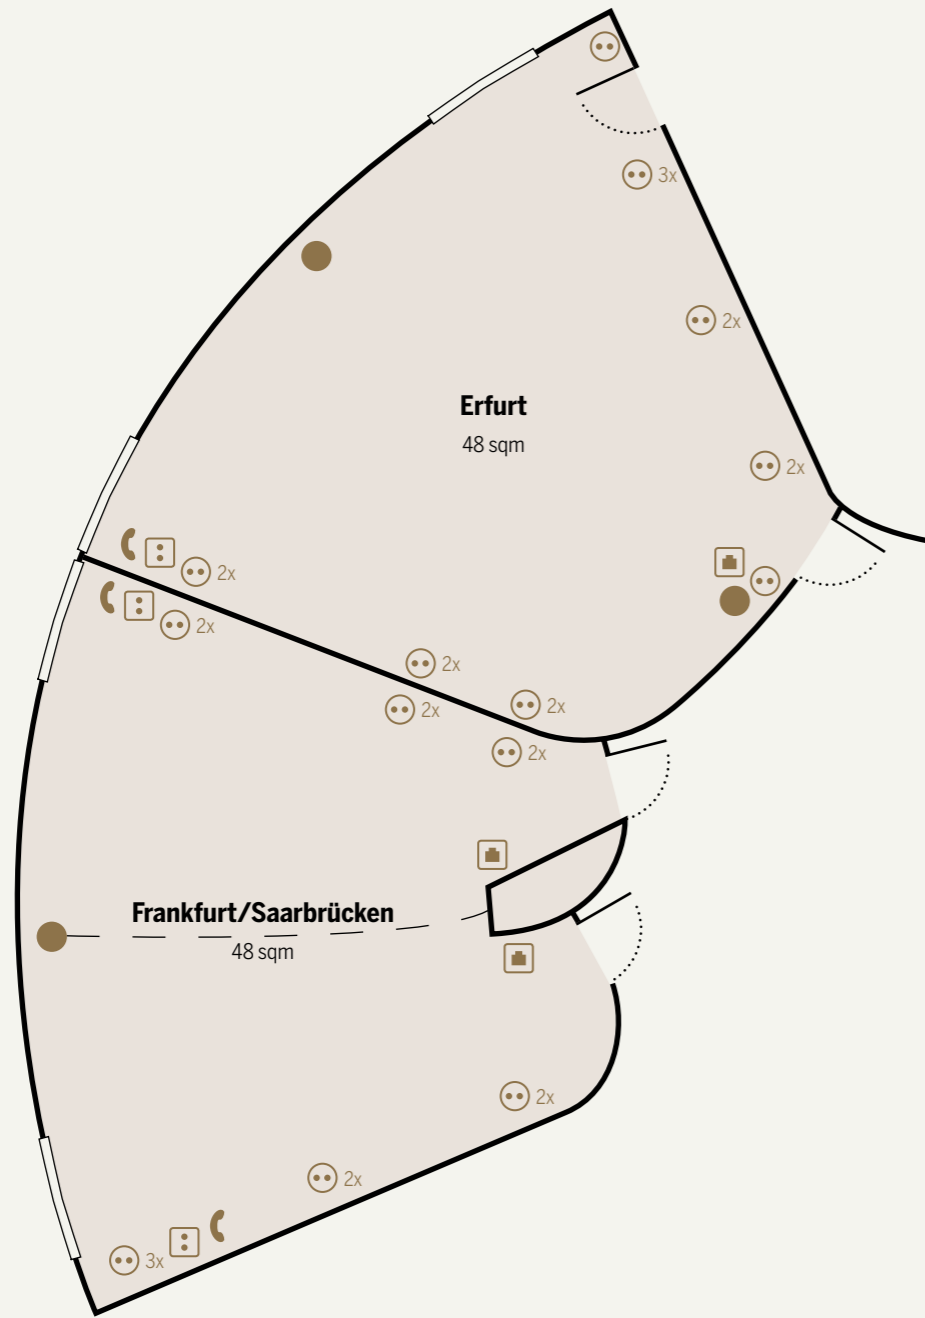

FUNCTION ROOM CAPACITIES

Room	Floor	Length/Width in m	Size in sqm	Height in m					
Erfurt	EG	7,60 x 4,40 bis 9,35	48	2,85	40	20	15	20	32
Frankfurt	EG	7,60 x 2,30 bis 4,60	24	2,85	-	-	6	10	-
Saarbrücken	EG	7,60 x 2,30 bis 4,60	24	2,85	-	-	6	10	-
Frankfurt + Saarbrücken	EG	7,60 x 2,30 bis 9,35	48	2,85	40	20	15	20	32