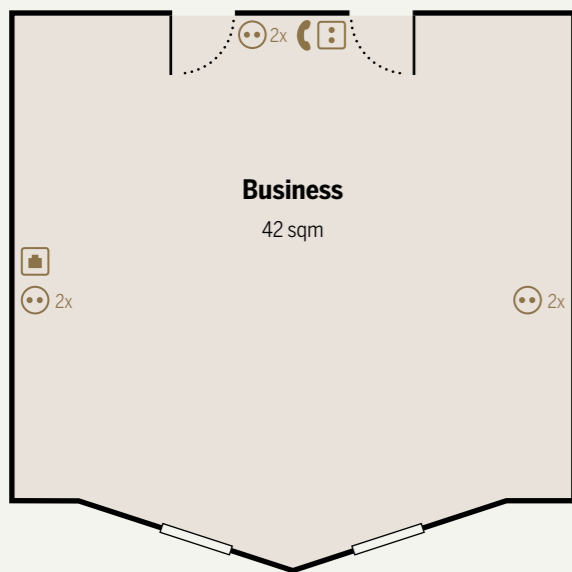

FEATURES

- 220 rooms and suites
- 86 underground garage parking spaces plus outside parking
- 4 function rooms
- Restaurant *THE CLUB*
- Victor's Bar
- Summer terrace

FUNCTION ROOM CAPACITIES

Room	Floor	Length/Width in m	Size in sqm	Height in m					
Business	EG	7,50 x 5,70	42	2,88	25	16	12	10	-
Corporate	EG	7,50 x 6,50	49	2,56	30	26	16	14	-
Forum	EG	7,50 x 6,50	49	2,42	30	26	16	14	-
Superior	EG	7,70 x 6,50	50	2,45	35	30	18	16	-