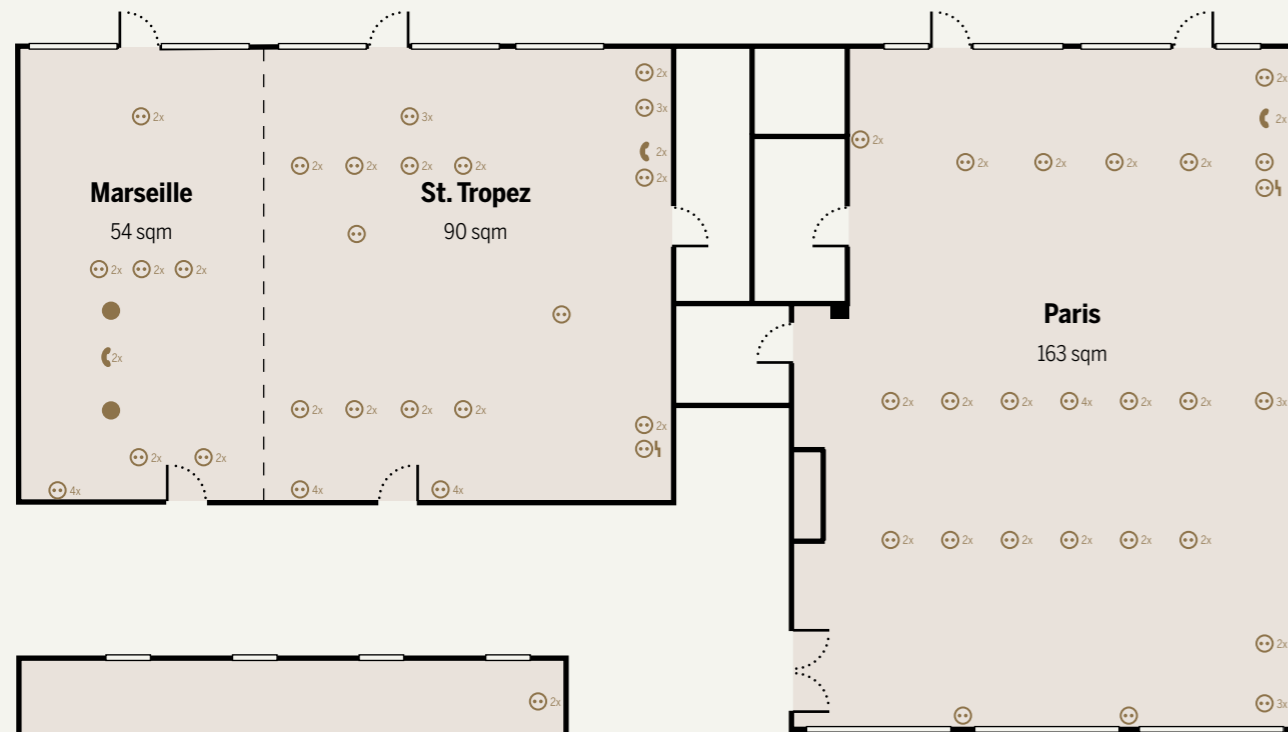

FUNCTION ROOM CAPACITIES

Room	Floor	Length/Width in m	Size in sqm	Height in m					
Marseille	EG	10,00 x 5,40	54 *	3,00	30	10	10	12	10
St. Tropez	EG	10,00 x 9,00	90	3,00	80	35	20	30	40
Marseille + St. Tropez	EG	14,40 x 10,00	144	3,00	140	75	35	40	60
Paris	EG	15,00 x 11,00	163	3,00	180	100	45	50	100
Lyon	6.OG	12,00 x 8,00	96	2,50	100	45	25	30	40
Nizza	7.OG	17,00 x 5,60	95	2,50	80	20	24	30	40

* Actual usable floor space of 28 sqm (due to columns)

Hotel entrance: 2,45 m height x 1,80 m width · Load distribution: max. 700 kg/sqm