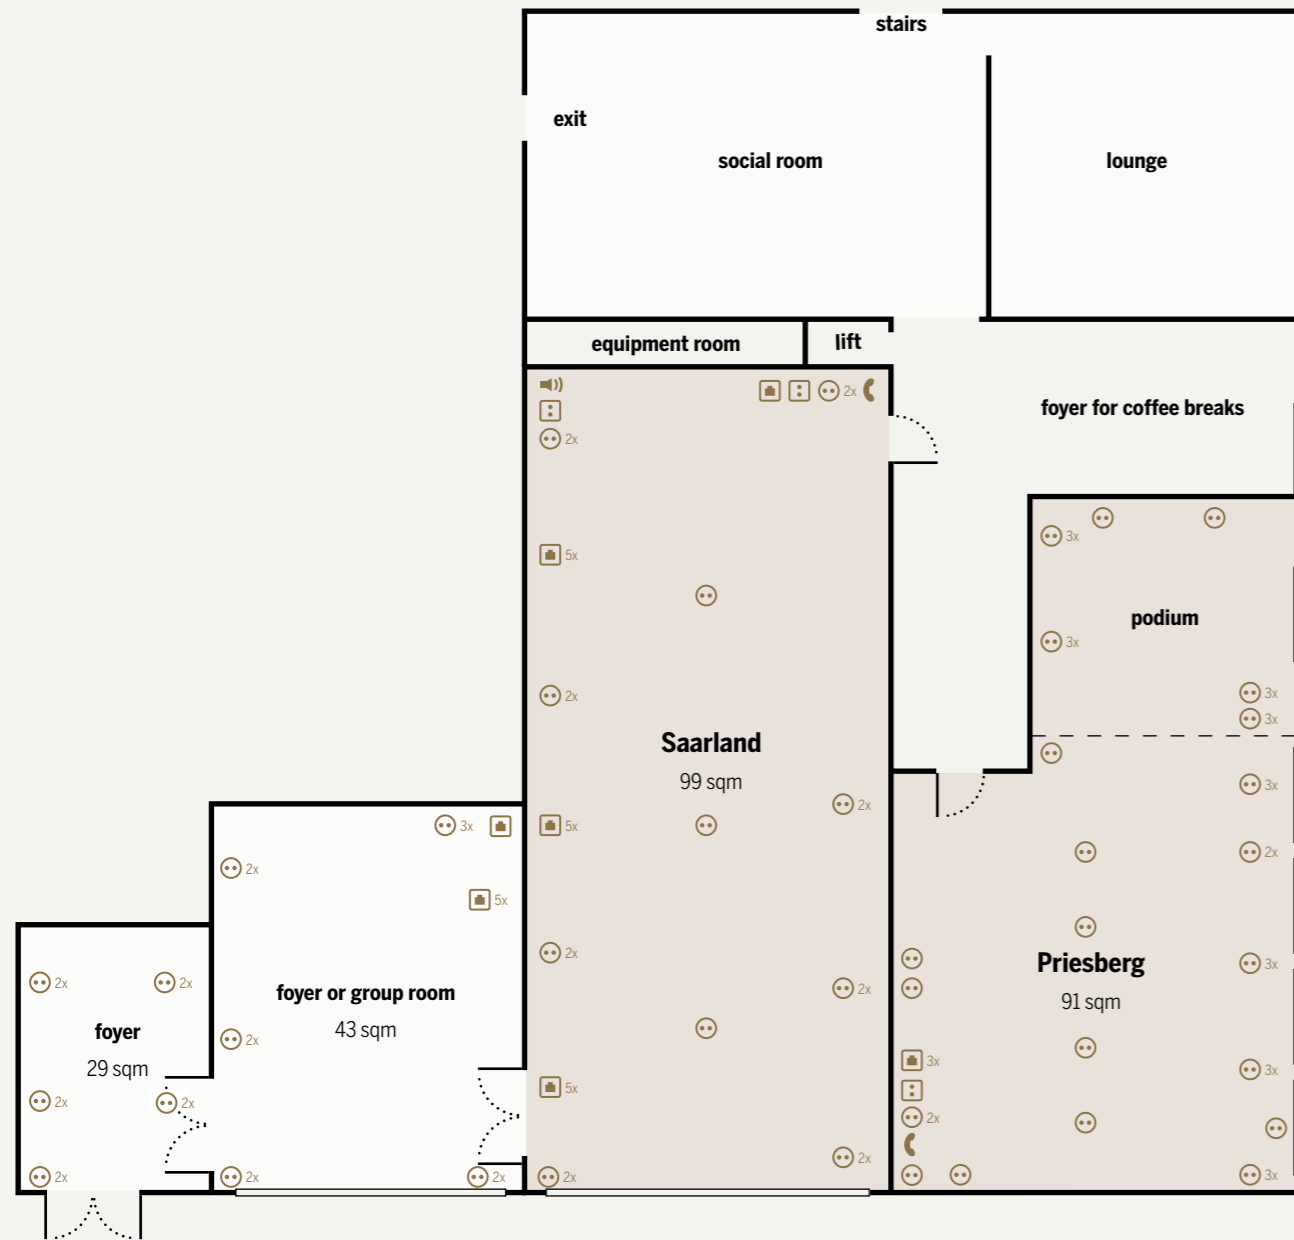

FUNCTION ROOM CAPACITIES

Room	Floor	Length/Width in m	Size in sqm	Height in m					
Enkirch	EG	10,00 x 6,00	60	2,80	50	30	28	30	-
Peterberg*	EG	17,00 x 7,00	119	3,00	150	80	45	30	70
Brühl	2. OG	8,60 x 5,00	43	2,65	35	20	16	16	-
Seeblick	2. OG	10,20 x 4,90	50	2,65	40	25	22	20	-
Bosen	3. OG	11,00 x 5,50	61	2,65	30	20	20	20	-
Priesberg	UG	14,40 x 7,30	91	3,00	50	24	20	20	-
Saarland	UG	15,00 x 6,60	99	3,00	120	50	36	30	60

* separable by a partition wall