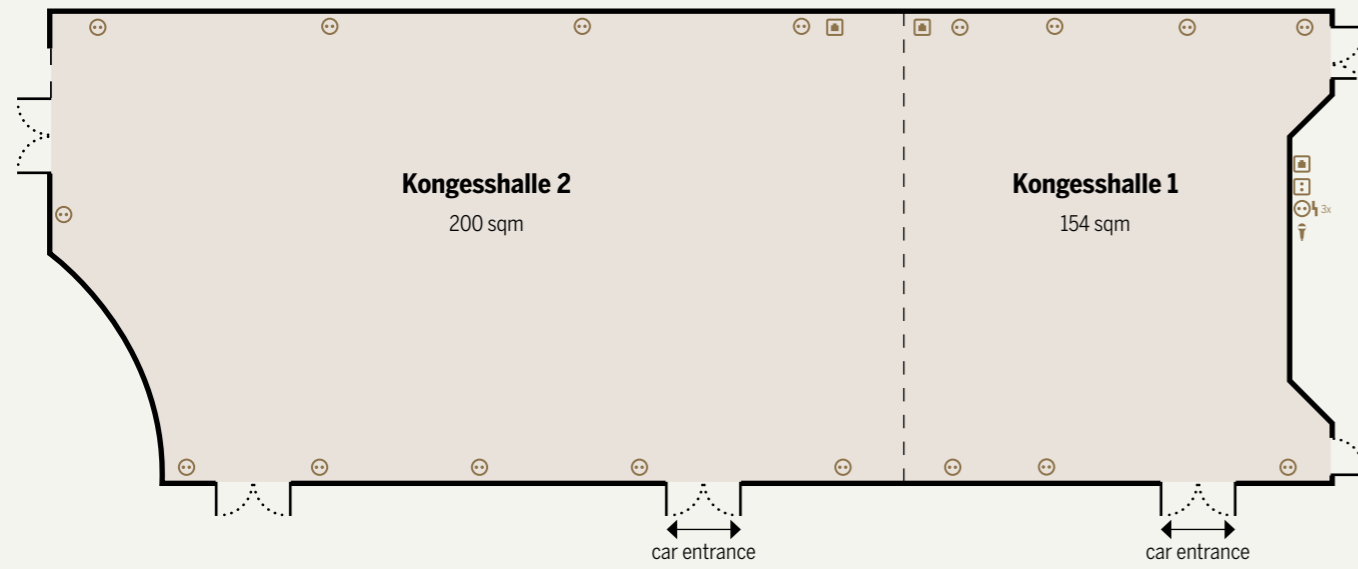

FUNCTION ROOM CAPACITIES

Room	Floor	Length/Width in m	Size in sqm	Height in m					
Dingelstädt	EG	7,00 x 5,50	39	2,70	30	20	14	24	24
Leinefelde	EG	7,00 x 5,50	39	2,70	30	20	14	24	24
Dingelstädt + Leinefelde	EG	14,00 x 5,50	77	2,70	80	24	28	40	48
Duderstadt 1	EG	10,00 x 8,40	84	2,70	70	40	30	40	60
Duderstadt 2	EG	10,90 x 10,00	109	2,70	90	60	30	50	60
Duderstadt 1 + 2	EG	19,30 x 10,00	193	2,70	160	96	60	90	110
Heiligenstadt	EG	11,50 x 5,70	65	2,70	50	30	20	36	30
Worbis	EG	7,00 x 5,50	39	2,70	25	10	19	20	20
Kongresshalle 1	EG	14,00 x 11,00	154	8,00	180	80	45	30	96
Kongresshalle 2	EG	20,00 x 11,00	200	8,00	220	100	55	50	136
Kongresshalle 1 + 2*	EG	34,00 x 11,00	354	8,00	400	180	90	80	260
Kongress 1	UG	7,00 x 5,20	37	2,70	20	12	9	9	12
Kongress 2	UG	7,00 x 5,20	37	2,70	20	12	9	9	12
Kongress 3	UG	5,80 x 3,80	22	2,70	-	-	-	12	-
Kongress 1 + 2	UG	14,00 x 5,20	74	2,70	40	30	20	20	25

* accessible by car (entrance 2,20 m width x 2,37 m height)