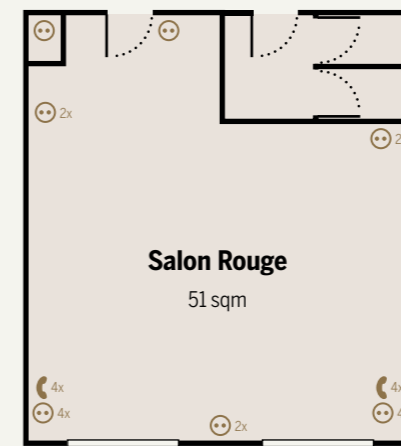

FUNCTION ROOM CAPACITIES