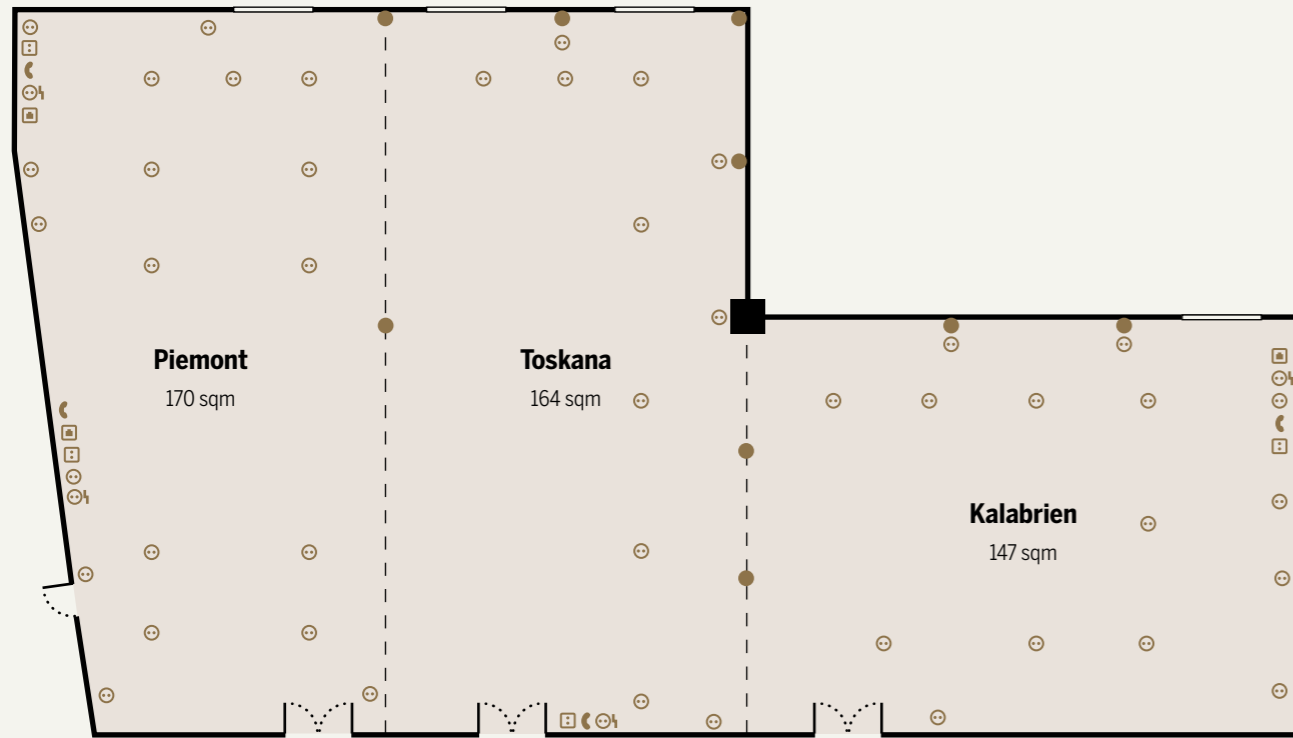

FUNCTION ROOM CAPACITIES

Room	Floor	Length/Width in m	Size in sqm	Height in m					
Ligurien	UG	7,60 x 5,90	45	2,90	25	12	12	12	-
Sardinien 1-3	UG	7,20 x 4,60	je 33	2,90	30	15	10	10	-
Sardinien 1-3 zusammen	UG	7,20 x 13,80	100	2,90	80	40	24	28	32
Sizilien	UG	7,60 x 5,90	43	2,90	25	12	12	12	-
Kalabrien	UG	14,10 x 10,40	147	2,90	100	60	26	32	48
Piemont	UG	18,40 x 9,95	170	2,90	150	80	30	36	64
Toskana	UG	18,40 x 8,90	164	2,90	100	60	30	36	64
Kalabrien + Toskana	UG	23,70 x 18,40	315	2,90	200	130	40	46	112
Piemont + Toskana	UG	18,90 x 18,40	337	2,90	300	150	40	46	160
Italia*	UG	33,00 x 18,40	485	2,90	400	210	-	-	250
Konferenz-Foyer	UG	10,50 x 15,50	220	2,90	-	-	-	-	-

* Room combination Kalabrien + Piemont + Toskana