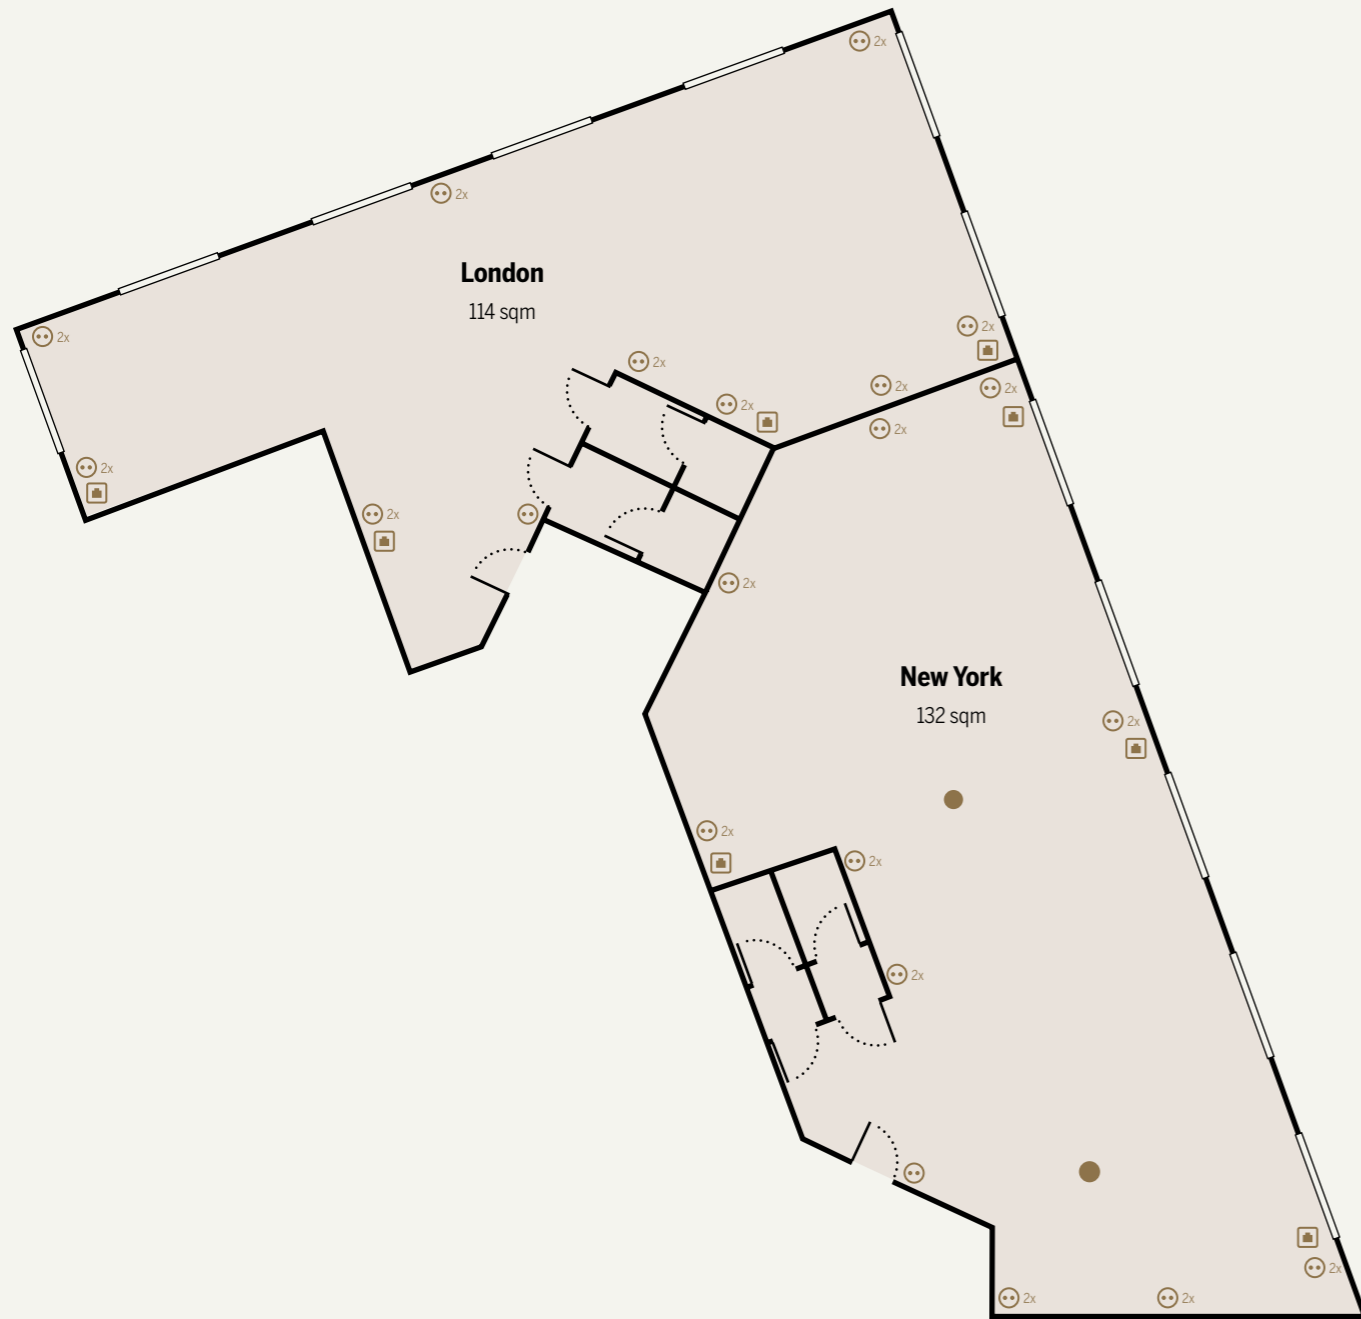

FUNCTION ROOM CAPACITIES