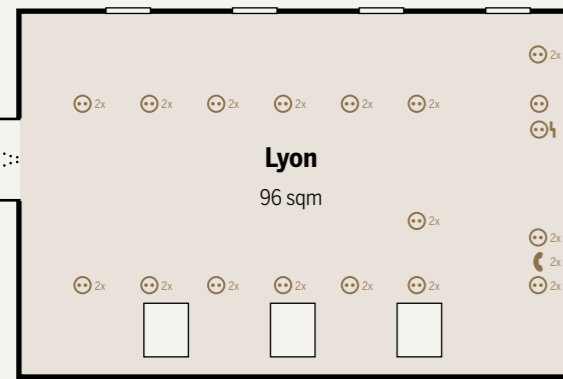

FUNCTION ROOM CAPACITIES

Room	Floor	Length/Width in m	Size in sqm	Height in m					
Marseille	EG	10,00 x 5,40	54 *	3,00	30	10	10	12	10
St. Tropez	EG	10,00 x 9,00	90	3,00	80	35	20	30	40
Marseille + St. Tropez	EG	14,40 x 10,00	144	3,00	140	75	35	40	60
Paris	EG	15,00 x 11,00	163	3,00	180	100	45	50	100
Lyon	6.OG	12,00 x 8,00	96	2,50	100	45	25	30	40
Nizza	7.OG	17,00 x 5,60	95	2,50	80	20	24	30	40

* Actual usable floor space of 28 sqm (due to columns)

Hotel entrance: 2,45 m height x 1,80 m width · Load distribution: max. 700 kg/sqm