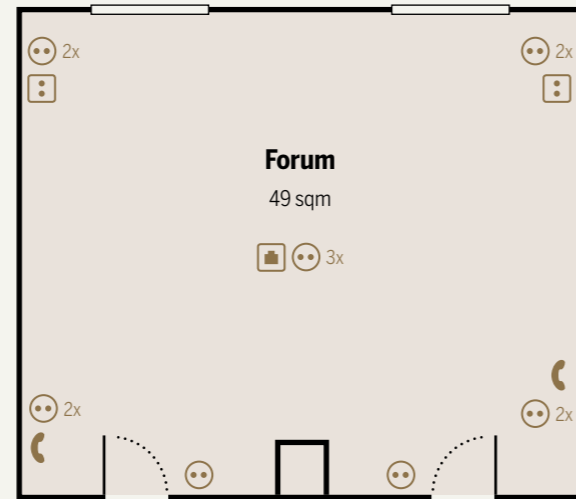

FEATURES

- 220 rooms and suites
- 86 underground garage parking spaces plus outside parking
- 4 function rooms
- Restaurant *THE CLUB*
- Victor's Bar
- Summer terrace

FUNCTION ROOM CAPACITIES

Room	Floor	Length/Width in m	Size in sqm	Height in m					
Business	EG	7,50 x 5,70	42	2,88	25	16	12	10	-
Corporate	EG	7,50 x 6,50	49	2,56	30	26	16	14	-
Forum	EG	7,50 x 6,50	49	2,42	30	26	16	14	-
Superior	EG	7,70 x 6,50	50	2,45	35	30	18	16	-