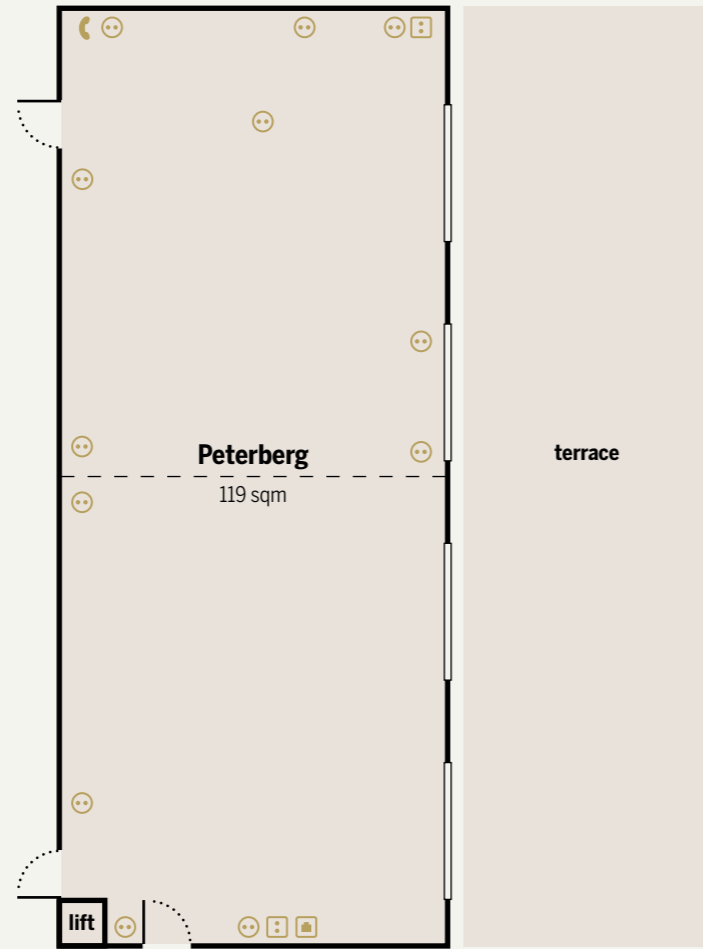

FUNCTION ROOM CAPACITIES