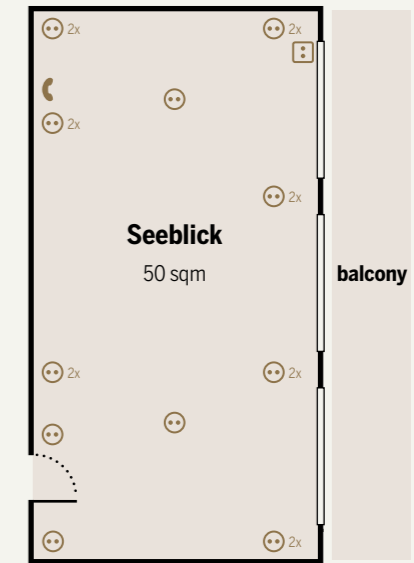

FUNCTION ROOM CAPACITIES