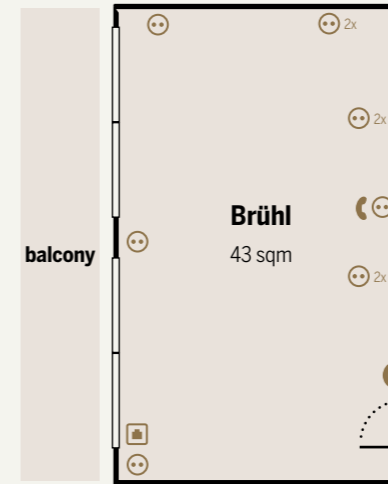

FUNCTION ROOM CAPACITIES