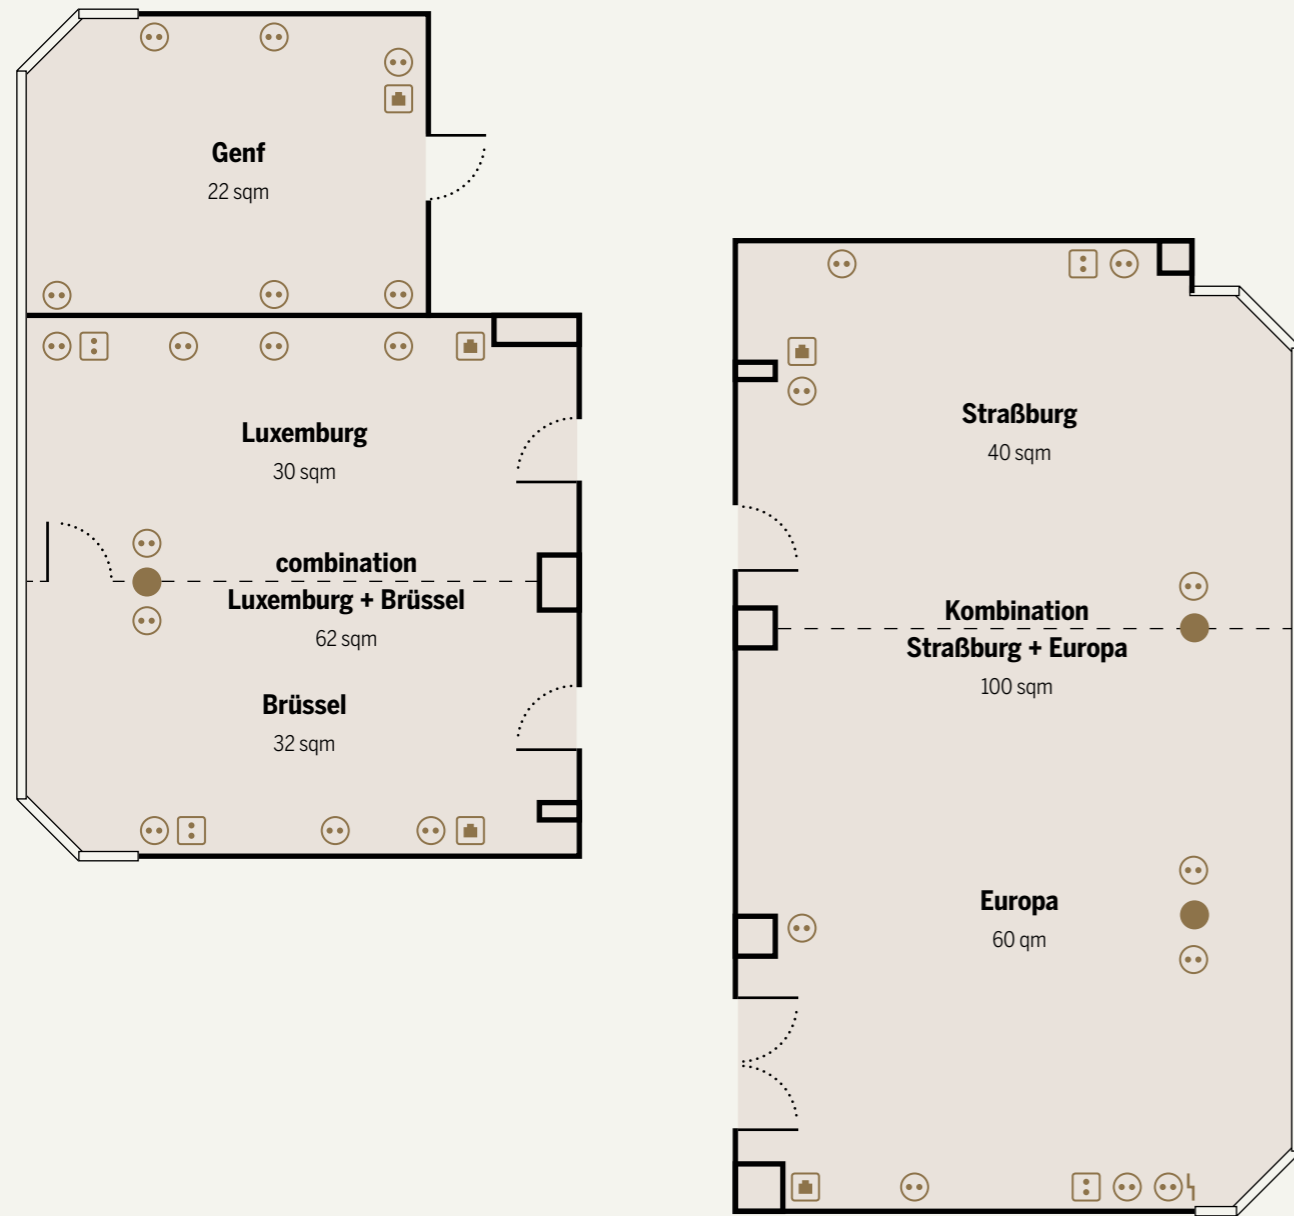

FUNCTION ROOM CAPACITIES

Room	Floor	Length/Width in m	Size in sqm	Height in m	Grid	U-Shape	U-Shape	U-Shape	U-Shape
Genf	EG	5,50 x 4,00	22	2,42	15	-	-	12	-
Luxemburg	EG	7,60 x 3,90	30	2,30	20	15	-	12	-
Brüssel	EG	7,60 x 4,20	32	2,30	30	15	-	12	-
Luxemburg + Brüssel	EG	8,10 x 7,60	62	2,30	50	24	20	24	32
Straßburg	EG	7,75 x 5,15	40	2,30	30	20	-	14	16
Europa	EG	7,75 x 7,75	60	2,30	50	32	20	15	32
Straßburg + Europa	EG	12,90 x 7,75	100	2,30	110	56	35	50	60