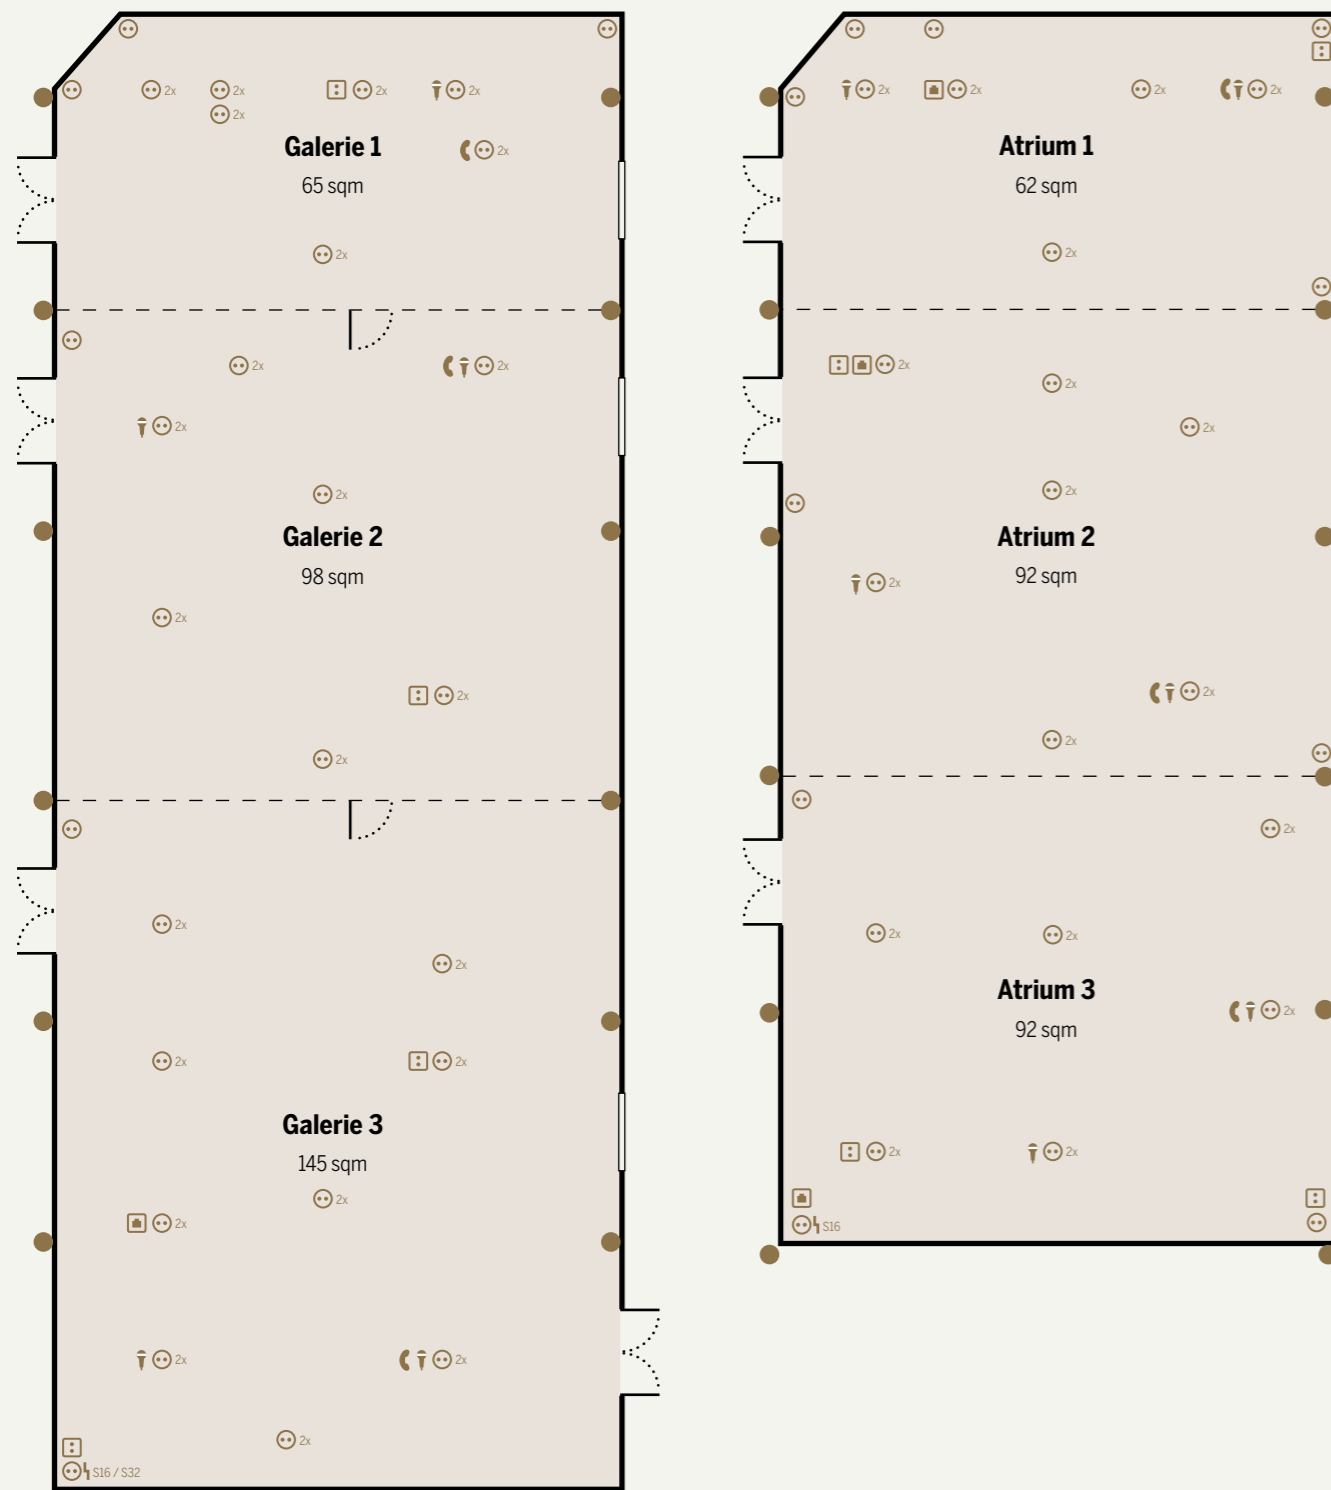

FUNCTION ROOM CAPACITIES

Room	Floor	Length/Width in m	Size in sqm	Height in m					
Galerie 1	EG	11,50 x 5,90	65	2,90	40	20	14	20	40
Galerie 2	EG	11,50 x 8,50	98	2,90	80	40	24	28	48
Galerie 3	EG	11,50 x 12,70	145	2,90	120	80	34	36	72
Galerie 1+2	EG	11,50 x 15,90	170	2,90	120	80	34	36	88
Galerie 2+3	EG	11,50 x 22,00	255	2,90	230	120	44	52	120
Galerie 1+2+3	EG	11,50 x 28,00	320	2,90	290	170	56	64	170
Atrium 1	UG	11,00 x 5,90	62	2,90	40	20	14	20	40
Atrium 2	UG	11,00 x 8,40	92	2,90	70	40	24	28	48
Atrium 3	UG	11,00 x 8,40	92	2,90	70	40	24	28	48
Atrium 1+2	UG	11,00 x 15,00	165	2,90	90	70	30	44	80
Atrium 2+3	UG	11,00 x 17,00	187	2,90	160	96	34	52	96
Atrium 1+2+3	UG	11,00 x 23,00	253	2,90	210	130	56	64	128
3 Break-Out-Rooms	EG		30 - 40	2,90					on request