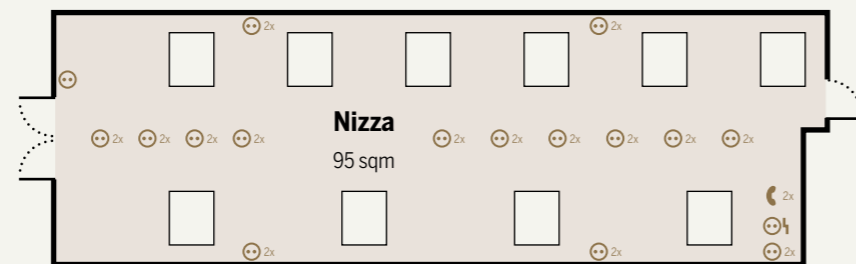

FUNCTION ROOM CAPACITIES

Room	Floor	Length/Width in m	Size in sqm	Height in m					
Marseille	EG	10,00 x 5,40	54 *	3,00	30	10	10	12	10
St. Tropez	EG	10,00 x 9,00	90	3,00	80	35	20	30	40
Marseille + St. Tropez	EG	14,40 x 10,00	144	3,00	140	75	35	40	60
Paris	EG	15,00 x 11,00	163	3,00	180	100	45	50	100
Lyon	6.OG	12,00 x 8,00	96	2,50	100	45	25	30	40
Nizza	7.OG	17,00 x 5,60	95	2,50	80	20	24	30	40

* Actual usable floor space of 28 sqm (due to columns)

Hotel entrance: 2,45 m height x 1,80 m width · Load distribution: max. 700 kg/sqm