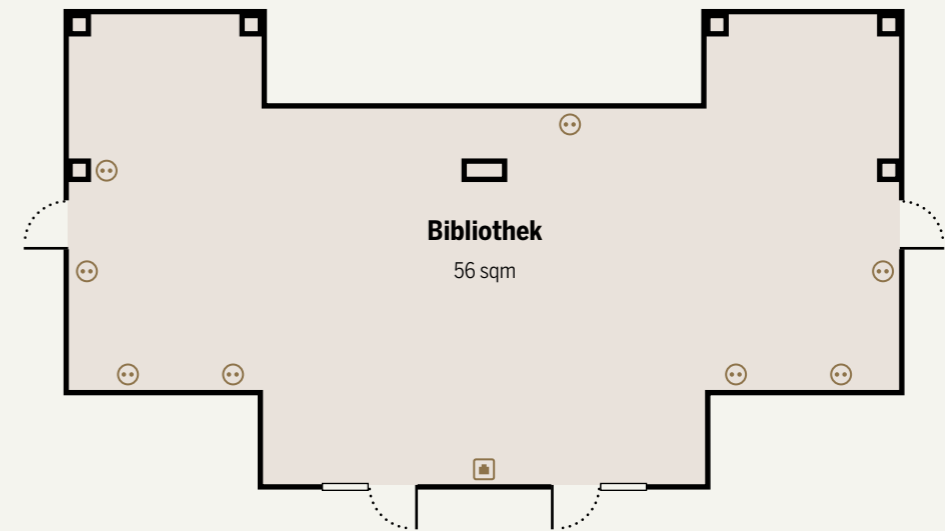

FUNCTION ROOM CAPACITIES