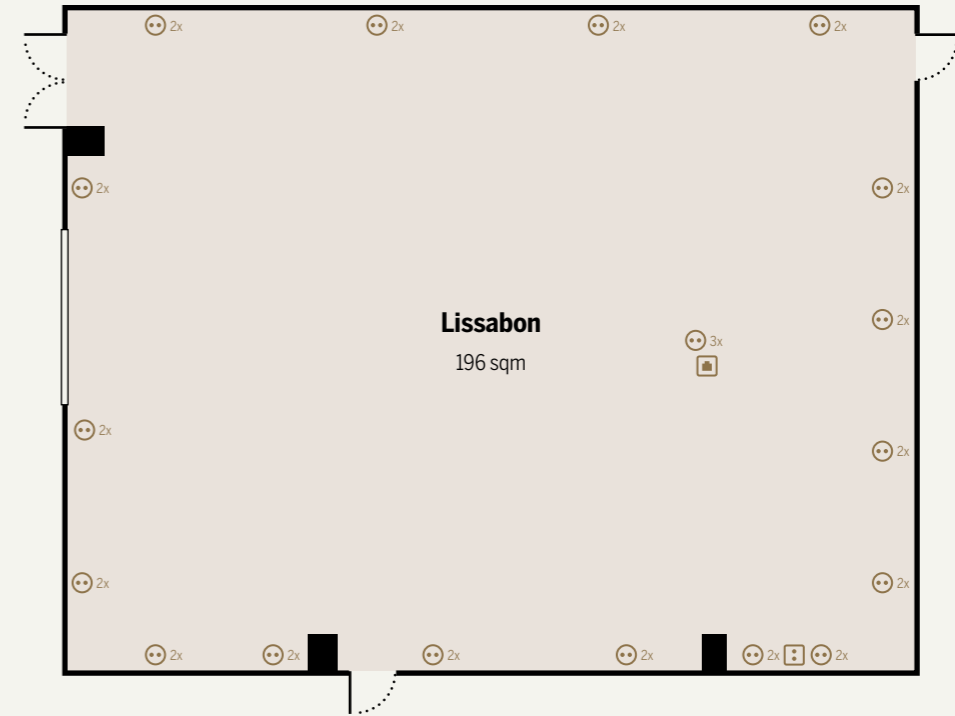

FUNCTION ROOM CAPACITIES