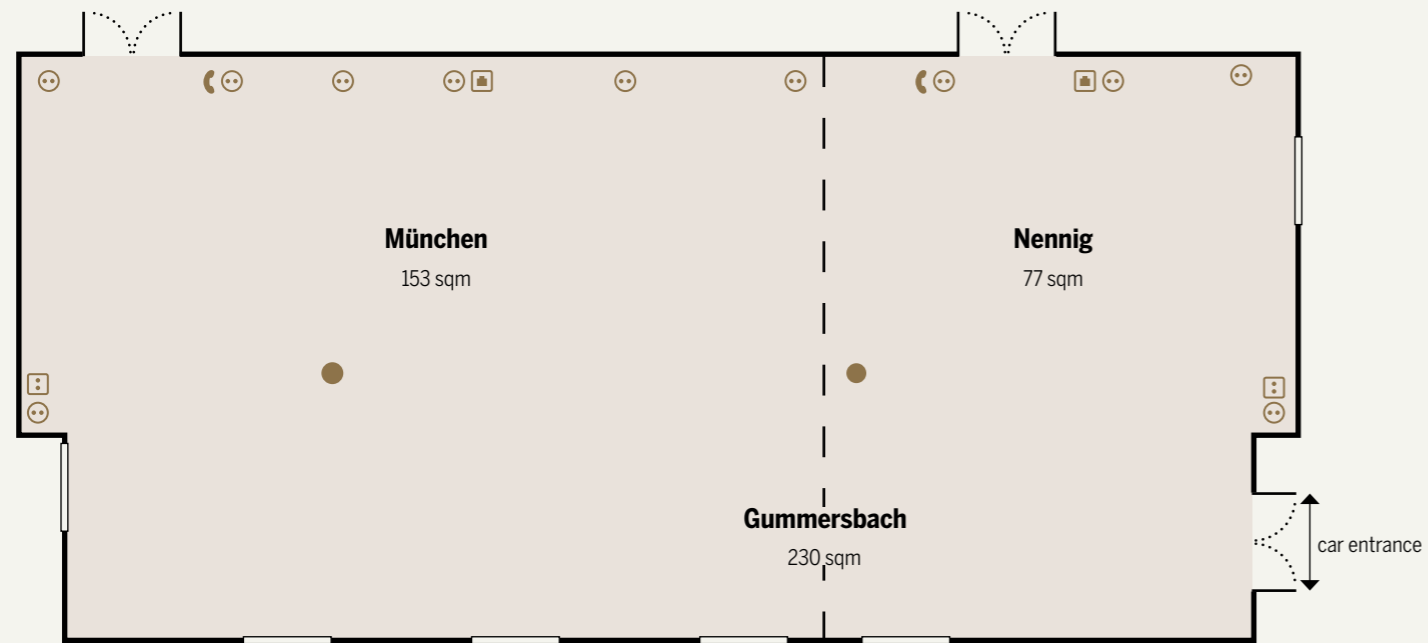

FUNCTION ROOM CAPACITIES