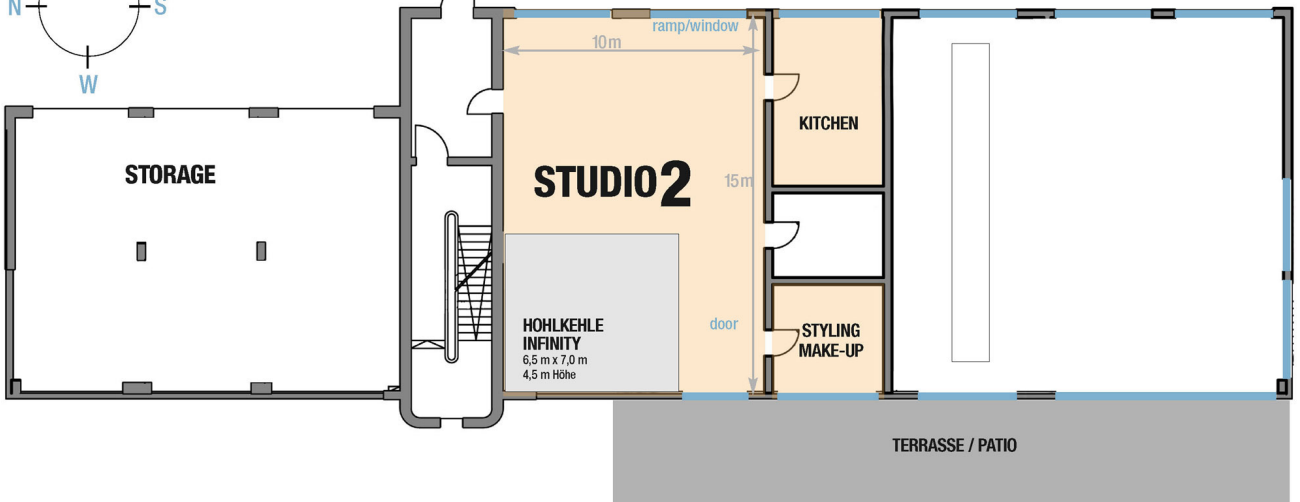

BRIDGE STUDIOS BERLIN

GROUND FLOOR

5 x free of charge parking in front of the studios

— = all windows height 4 m

WATERFRONT

BRIDGE STUDIOS BERLIN

GROUND FLOOR

5 x free of charge parking in front of the studios

— = all windows height 4 m

WATERFRONT

BRIDGE STUDIOS BERLIN

BASEMENT / WATERFRONT

WATERFRONT