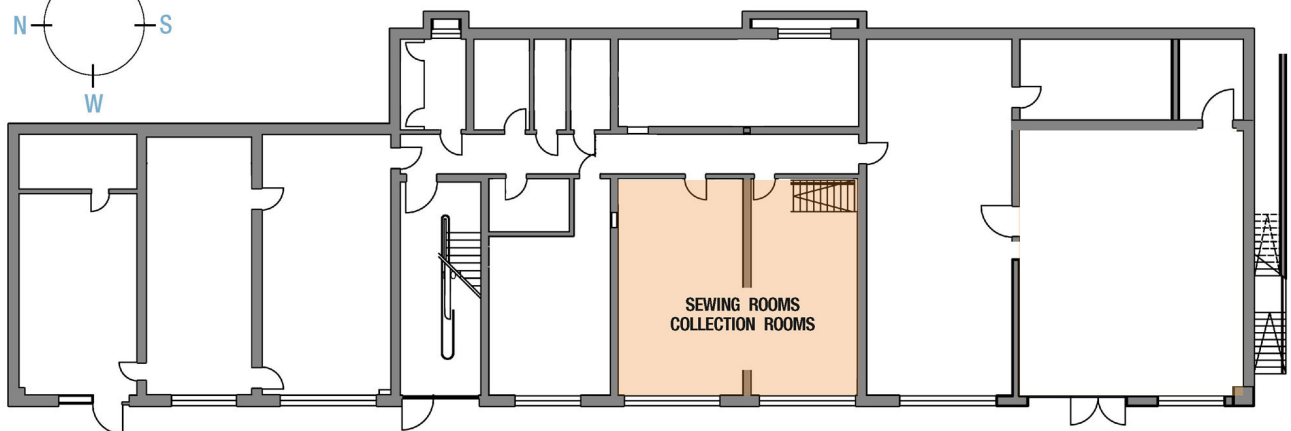

BRIDGE STUDIOS BERLIN

GROUND FLOOR

5 x free of charge parking in front of the studios

— = all windows height 4 m

WATERFRONT

BRIDGE STUDIOS BERLIN

GROUND FLOOR

5 x free of charge parking in front of the studios

— = all windows height 4 m

WATERFRONT

BRIDGE STUDIOS BERLIN

BASEMENT / WATERFRONT

WATERFRONT