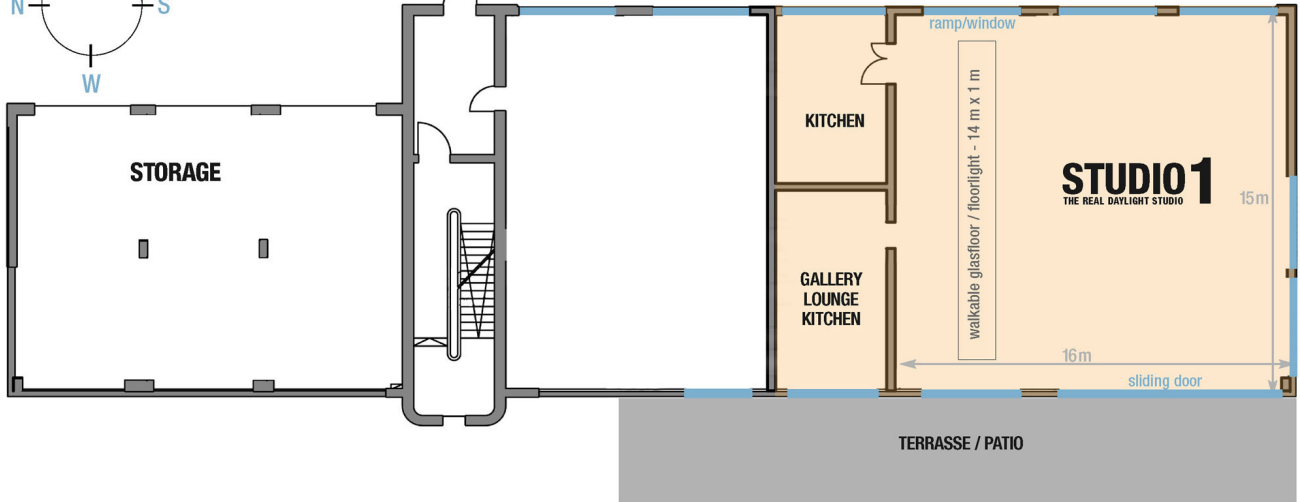

BRIDGE STUDIOS BERLIN

GROUND FLOOR

5 x free of charge parking in front of the studios

— = all windows height 4 m

WATERFRONT

BRIDGE STUDIOS BERLIN

GROUND FLOOR

5 x free of charge parking in front of the studios

— = all windows height 4 m

WATERFRONT

BRIDGE STUDIOS BERLIN

BASEMENT / WATERFRONT

WATERFRONT