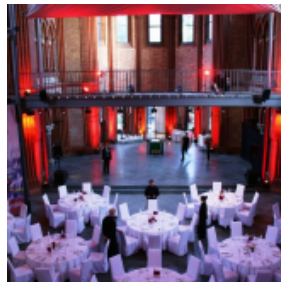

© wave incentive GmbH