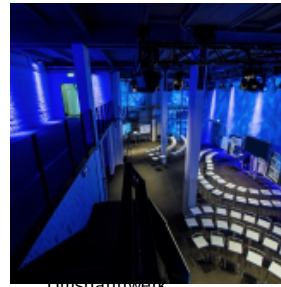

Wahre Werte
Umspannwerk
Alexanderplatz
© Betriebsgesellschaft mbH