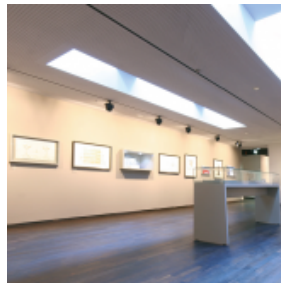

© DalíBerlin.de