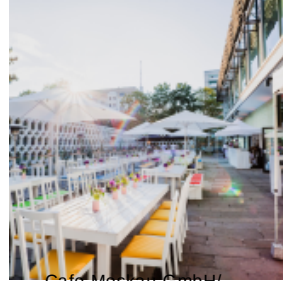

© Cafe Moskau GmbH

Cafe Moskau GmbH/
Reno Kujanek
© Photography