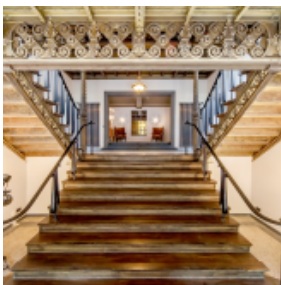

© BOLLE Festsäle