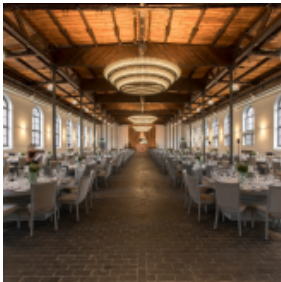

GALLERY

© BOLLE Festsäle