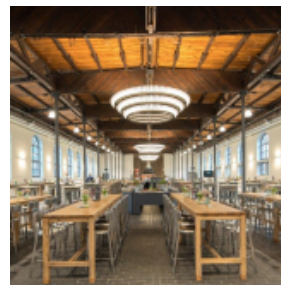

visitBerlin, Foto: Bolle
© Festsäle