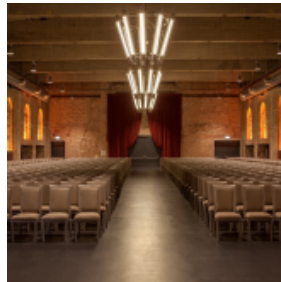

© BOLLE Festsäle