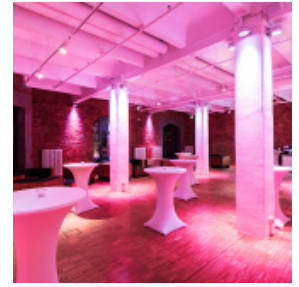

Spreespeicher Event
© GmbH