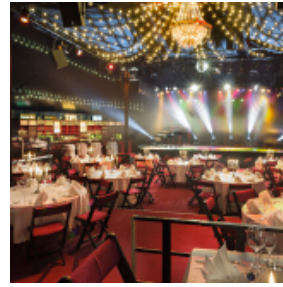

© Stephan Klonk