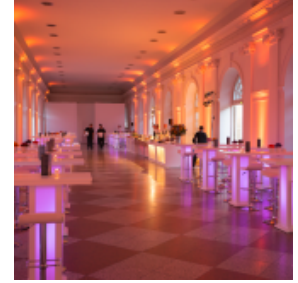

© Orangerie Berlin GmbH