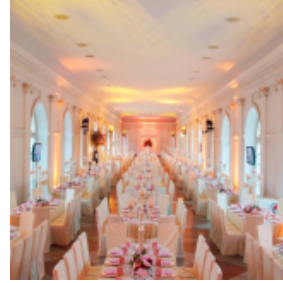

© Orangerie Berlin GmbH