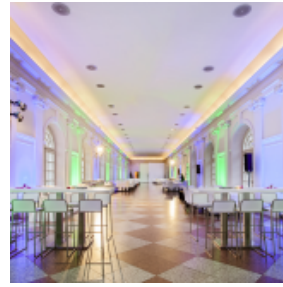

© Orangerie Berlin GmbH