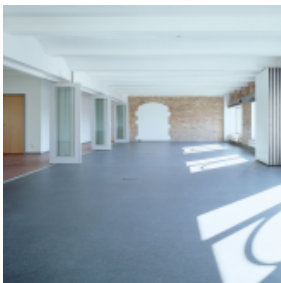

© Besondere Orte