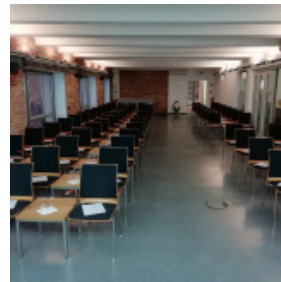

© Besondere Orte