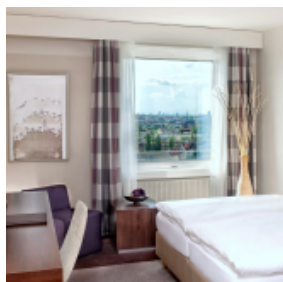

CONTACT

Estrel Congress Center
Sonnenallee 225
D-12057 Berlin - Neukölln
<http://www.estrel.com>

GALLERY

© Axel Kull