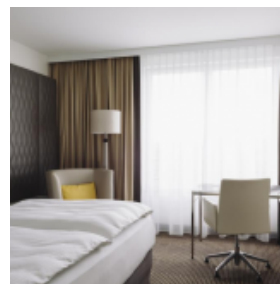

Business Playground by
© PULLMAN