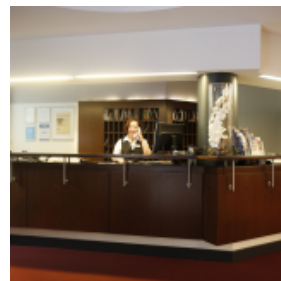

Franka Bruns
© Photography