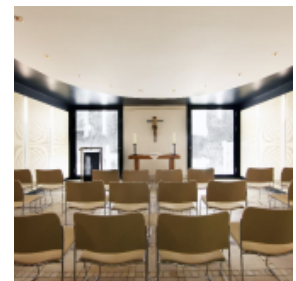

© Hoteleigentum