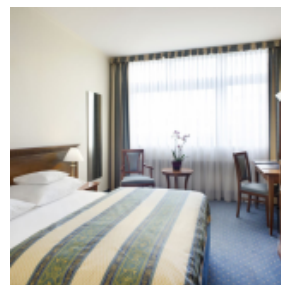

Hollywood Media Hotel,
© Fotograf DieLichtisten