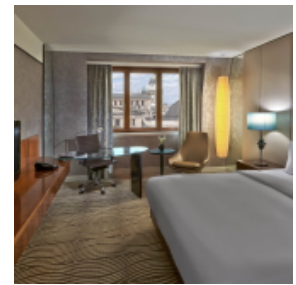

© Hilton Berlin