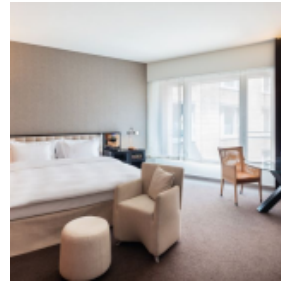

Hyatt International
© Corporation