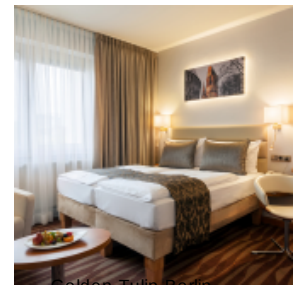

Golden Tulip Berlin -
Hotel Hamburg Fotograf:
© Lässig