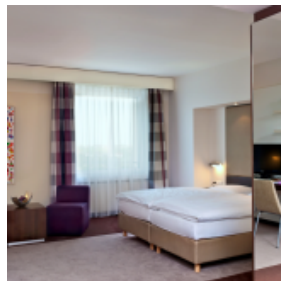

LOCATION & ANBINDUNG

8,2 KM
Hauptbahnhof

12,6 KM
Messegelände

15,0 KM
Flughafen Tegel (TXL)

10,7 KM
Flughafen Schönefeld (SXF)

KONTAKT

Estrel Berlin ★ ★ ★ ★ +

Sonnenallee 225

D-12057 Berlin - Neukölln

<http://www.estrel.com>

BILDERGALERIE

© Axel Kull