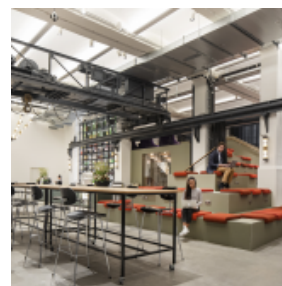

© Sichtkreis, Felix Löchner