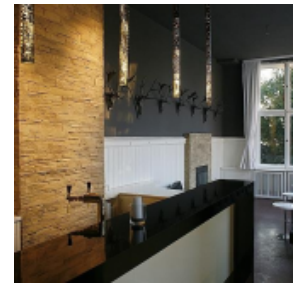

© VIA Blumenfisch gGmbH