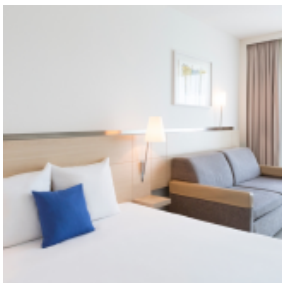

Abaca Corporate/Maurice
© Ressel