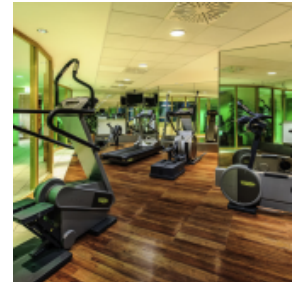

© Christoph Weiss