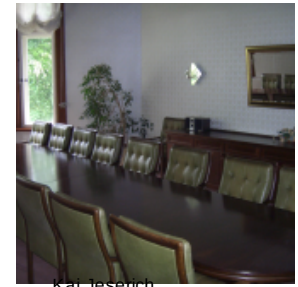

Kai Jeserich,
Johannisches Sozialwerk
© e.V.