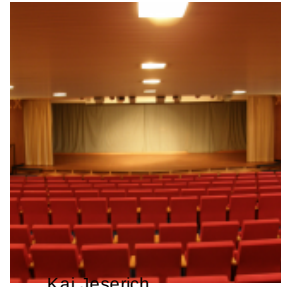

Kai Jeserich,
Johannisches Sozialwerk
© e.V.