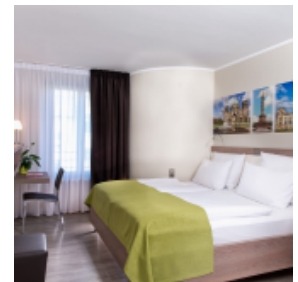

Best Western Hotel
© Kantstrasse Berlin