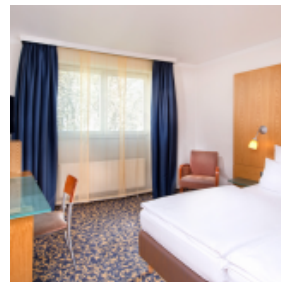

Best Western Hotel
© Kantstrasse Berlin