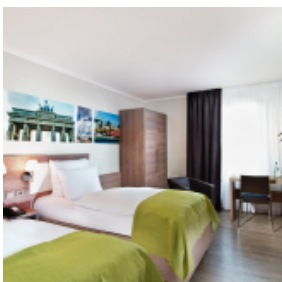

Best Western Hotel
© Kantstrasse Berlin