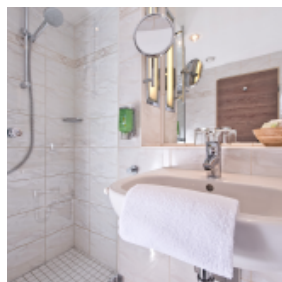

Best Western Hotel
© Kantstrasse Berlin