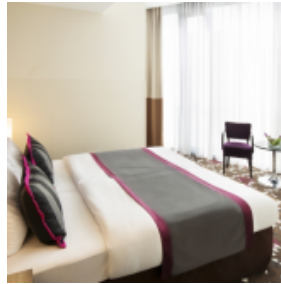

Hotel MOA Betriebs
© GmbH & Co. KG