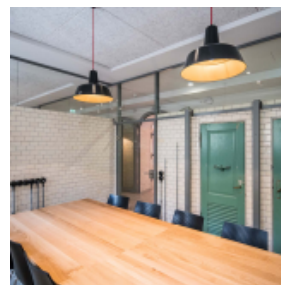

© GLS Campus Berlin