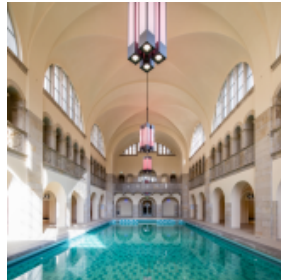

© GLS Campus Berlin