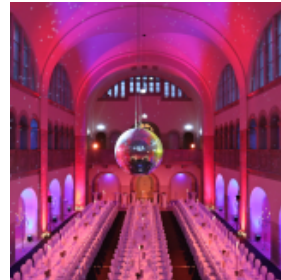

© Hotel Oderberger