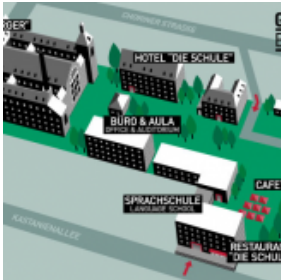

GALLERY

© GLS Campus Berlin