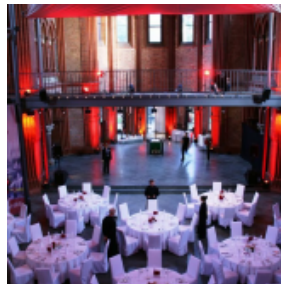

© wave incentive GmbH