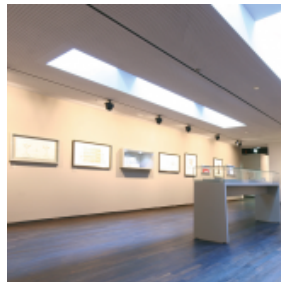

© DaliBerlin.de