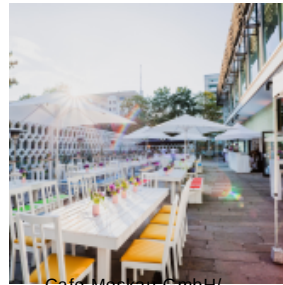

© Cafe Moskau GmbH

Cafe Moskau GmbH/
Reno Kujanek
© Photography