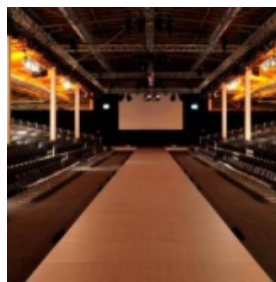

© BEEFTEA local GmbH