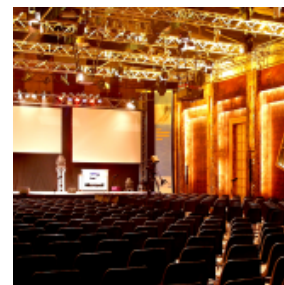

© BEEFTEA local GmbH