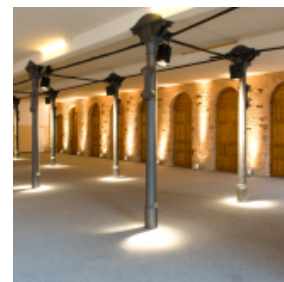

© BEEFTEA local GmbH