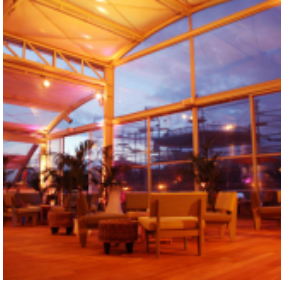

© BeachBerlin Events