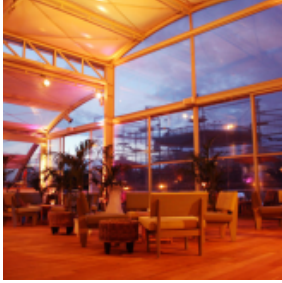

© BeachBerlin Events