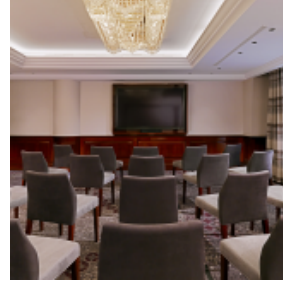

© Matthias Hamel