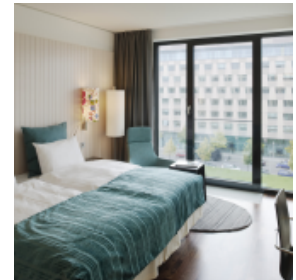

Scandic Hotels
© Deutschland