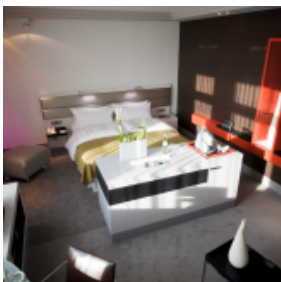

© InterContinental Berlin