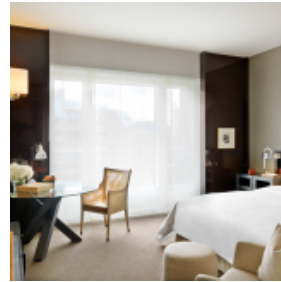

© Grand Hyatt Berlin