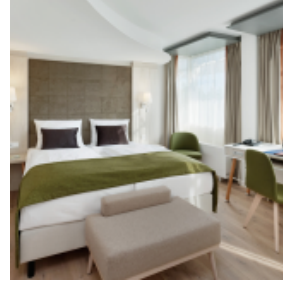

visitBerlin, Foto:
© Kongresshotel Potsdam