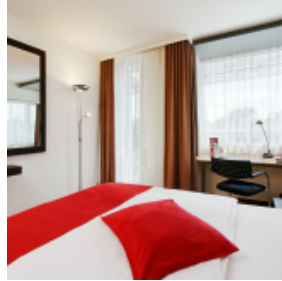

visitBerlin, Foto:
© Kongresshotel Potsdam