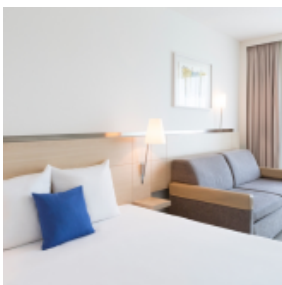

Abaca Corporate/Maurice
© Ressel