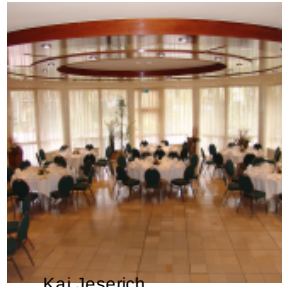

Kai Jeserich,
Johannisches Sozialwerk
© e.V.