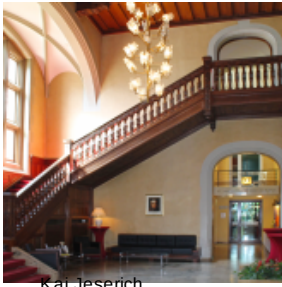

GALLERY

Kai Jeserich,
Johannisches Sozialwerk
© e.V.