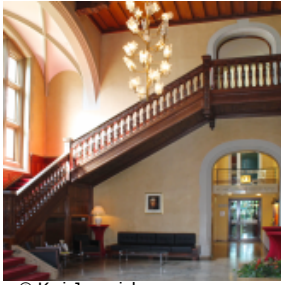

GALLERY

© Kai Jeserich,
Johannisches Sozialwerk
e.V.