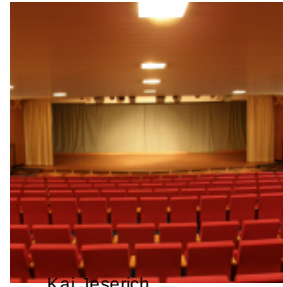

Kai Jeserich,
Johannisches Sozialwerk
© e.V.